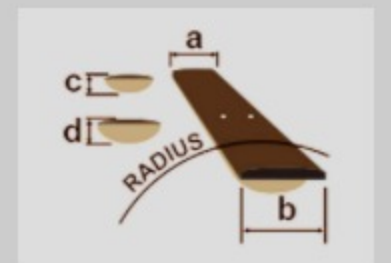

UV70P

COLOR VARIATION :

BK : Black

SHARE :  

ARTIST DETAIL >

SPEC

SPECS

neck type	Wizard-7 / 5pc Maple/Walnut neck w/KTS™ TITANIUM rods
top/back/body	American Basswood body
fretboard	Rosewood fretboard / Green dot inlay
fret	Jumbo frets / Premium fret edge treatment
number of frets	24
bridge	Edge-Zero II-7 bridge
string space	10.8mm
neck pickup	DiMarzio® Blaze™ (H) neck pickup (Passive/Ceramic)
middle pickup	DiMarzio® Blaze™ (S) middle pickup (Passive/Ceramic)
bridge pickup	DiMarzio® Blaze™ (H) bridge pickup (Passive/Ceramic)
factory tuning	1E,2B,3G,4D,5A,6E,7B
strings	D'Addario® EXL120-7
string gauge	.009/.011/.016/.024/.032/.042/.054
nut	Locking nut
hardware color	Cosmo black

NECK DIMENSIONS

Scale :	648mm
a : Width	48mm at NUT
b : Width	68mm at 24F
c : Thickness	19mm at 1F
d : Thickness	21mm at 12F
Radius :	400mmR

DESCRIPTION +

SWITCHING SYSTEM

DESCRIPTION

+

CONTROLS

DESCRIPTION