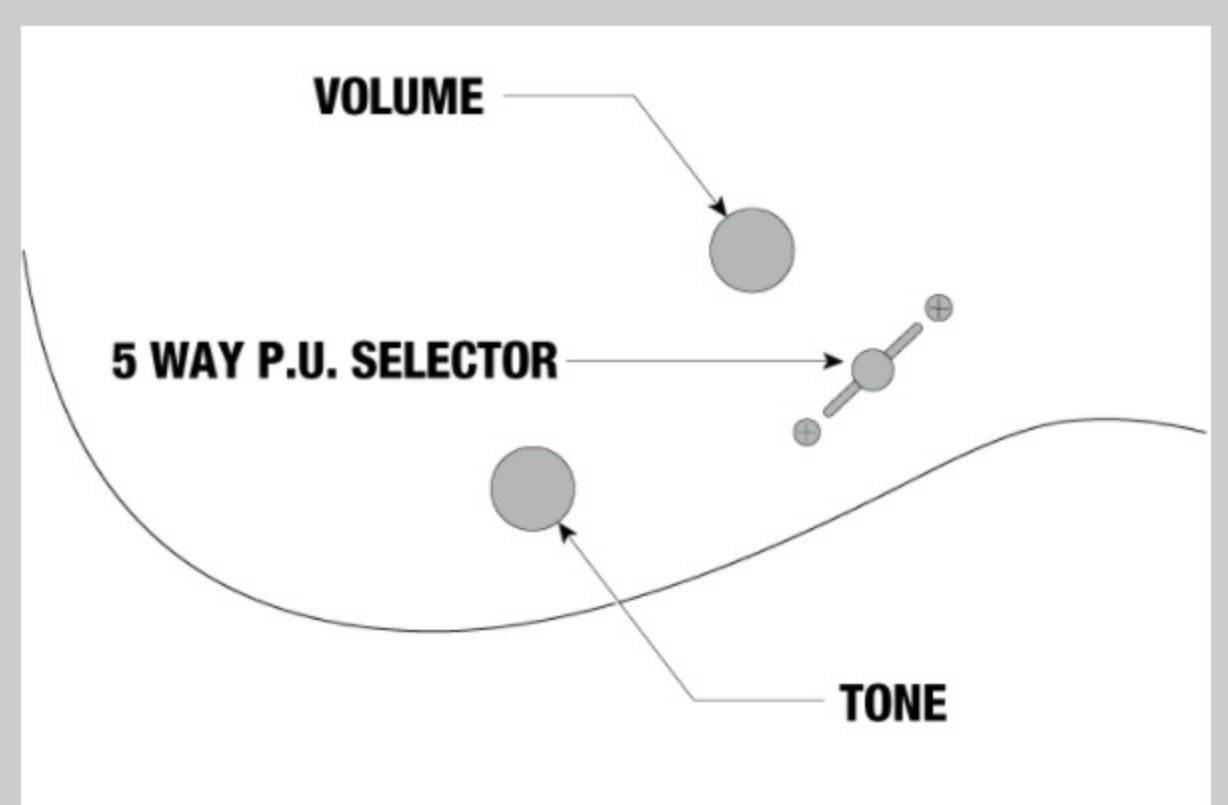

NECK DIMENSIONS

Scale :	648mm
a : Width	48mm at NUT
b : Width	68mm at 24F
c : Thickness	19mm at 1F
d : Thickness	21mm at 12F
Radius :	400mmR

DESCRIPTION +

SWITCHING SYSTEM

DESCRIPTION

+

CONTROLS

DESCRIPTION