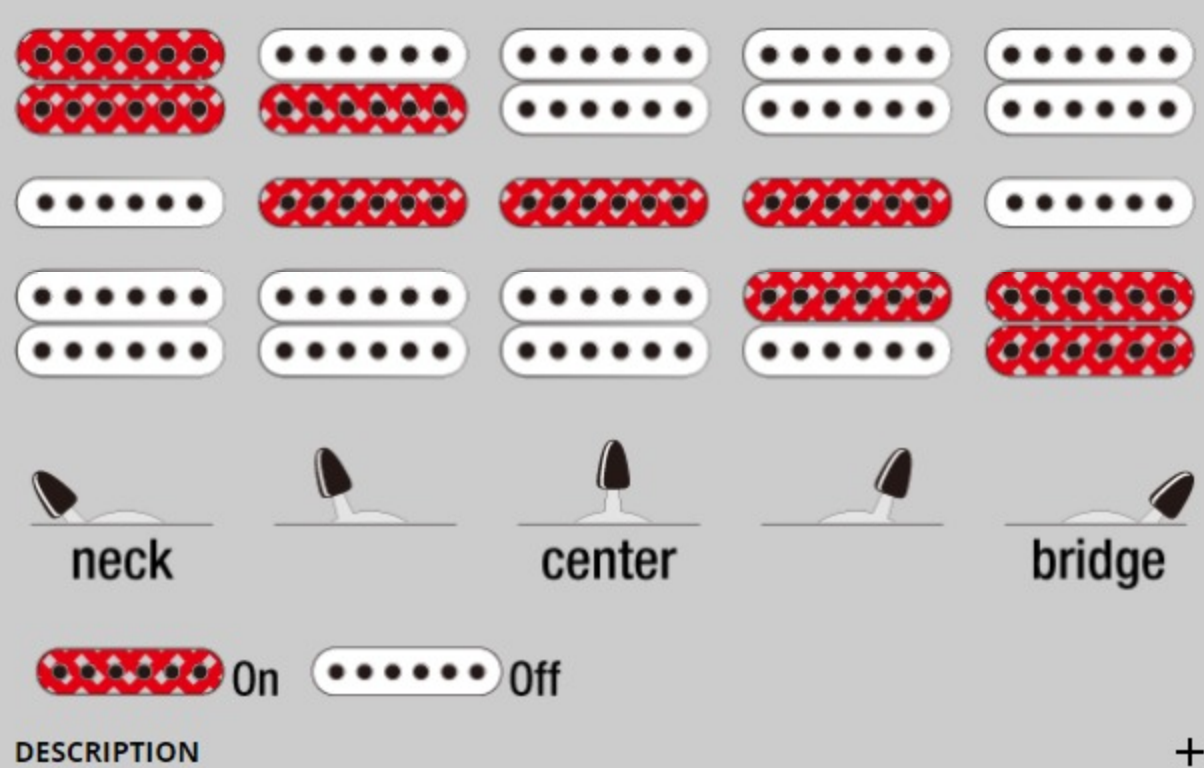

UV70P

COLOR VARIATION :

BK : Black

SHARE :  

ARTIST DETAIL >

SPEC

SPECS

neck type	Wizard-7 / 5pc Maple/Walnut neck w/KTS™ TITANIUM rods
top/back/body	American Basswood body
fretboard	Rosewood fretboard / Green dot inlay
fret	Jumbo frets / Premium fret edge treatment
number of frets	24
bridge	Edge-Zero II-7 bridge
string space	10.8mm
neck pickup	DiMarzio® Blaze™ (H) neck pickup (Passive/Ceramic)
middle pickup	DiMarzio® Blaze™ (S) middle pickup (Passive/Ceramic)
bridge pickup	DiMarzio® Blaze™ (H) bridge pickup (Passive/Ceramic)
factory tuning	1E,2B,3G,4D,5A,6E,7B
strings	D'Addario® EXL120-7
string gauge	.009/.011/.016/.024/.032/.042/.054
nut	Locking nut
hardware color	Cosmo black

NECK DIMENSIONS

Scale :	648mm
a : Width	48mm at NUT
b : Width	68mm at 24F
c : Thickness	19mm at 1F
d : Thickness	21mm at 12F
Radius :	400mmR

DESCRIPTION +

SWITCHING SYSTEM

DESCRIPTION

+

CONTROLS

DESCRIPTION