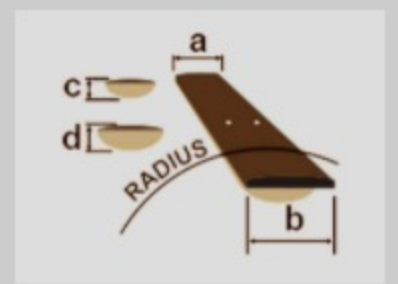

# XPTB720

COLOR VARIATION :

BKF : Black Flat

SHARE :  

### SPECS

neck type	Wizard II-7 / 5pc Maple/Walnut / Neck-through
top/back/body	Okoume body
fretboard	Ebony fretboard
fret	Jumbo frets
number of frets	24
bridge	Edge-Zero II-7 bridge
string space	10.8mm
neck pickup	DiMarzio® D-Activator-7(H) neck pickup (Passive/Ceramic)
bridge pickup	DiMarzio® D-Activator-7(H) bridge pickup (Passive/Ceramic)
factory tuning	1D,2A,3F,4C,5G,6D,7A
strings	D'Addario® XL-140+ .064
string gauge	.010/.013/.017/.030/.042/.052/.064
nut	Locking nut
hardware color	Black

### NECK DIMENSIONS

Scale :	648mm/25.5"
a : Width	48mm at NUT
b : Width	68mm at 24F
c : Thickness	19mm at 1F
d : Thickness	21mm at 12F
Radius :	400mmR

DESCRIPTION +