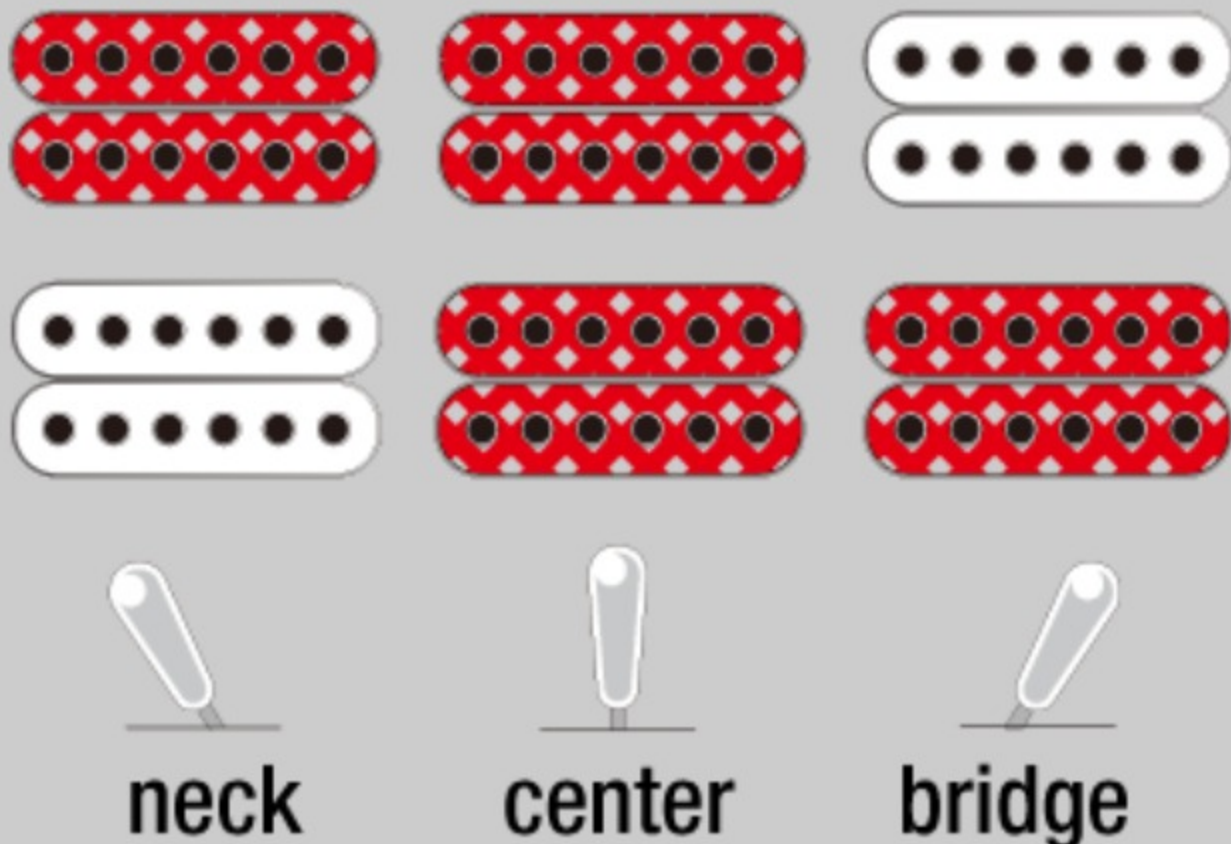

### SPECS

neck type	Wizard II-7 / 5pc Maple/Walnut / Neck-through
top/back/body	Okoume body
fretboard	Ebony fretboard
fret	Jumbo frets
number of frets	24
bridge	Edge-Zero II-7 bridge
string space	10.8mm
neck pickup	DiMarzio® D-Activator-7(H) neck pickup (Passive/Ceramic)
bridge pickup	DiMarzio® D-Activator-7(H) bridge pickup (Passive/Ceramic)
factory tuning	1D,2A,3F,4C,5G,6D,7A
strings	D'Addario® XL-140+ .064
string gauge	.010/.013/.017/.030/.042/.052/.064
nut	Locking nut
hardware color	Black

### NECK DIMENSIONS

Scale :	648mm/25.5"
a : Width	48mm at NUT
b : Width	68mm at 24F
c : Thickness	19mm at 1F
d : Thickness	21mm at 12F
Radius :	400mmR

DESCRIPTION +

### SWITCHING SYSTEM

DESCRIPTION

+