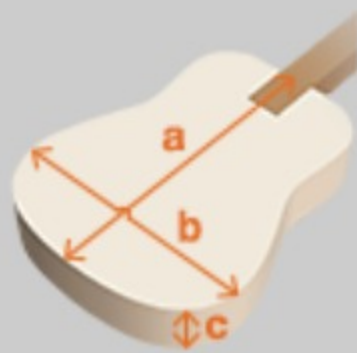

AF2000 ARTSTAR

MADE IN JAPAN

COLOR VARIATION :

BS : Brown Sunburst

SHARE :

SPEC

SPECS

| | |
|-----------------|--|
| neck type | AF Artstar / 3pc African Mahogany/S-TECH WOOD Roasted Maple / Set-in neck |
| top/back/side | Spruce top / Figured Anigre back / Figured Anigre sides |
| fretboard | Bound Ebony fretboard / Acrylic & Abalone block inlay |
| fret | Medium frets / Prestige fret edge treatment |
| number of frets | 20 |
| bridge | Ebony bridge |
| string space | 10.4mm |
| tailpiece | AF Special tailpiece |
| neck pickup | Super 58 (H) neck pickup (Passive/Alnico) |
| bridge pickup | Super 58 (H) bridge pickup (Passive/Alnico) |
| factory tuning | 1E,2B,3G,4D,5A,6E |
| string gauge | .011/.015/.022w/.030/.040/.050 |
| nut | Bone nut |
| hardware color | Gold |

NECK DIMENSIONS

Scale : 628mm/24.7"

a : Width 43mm at NUT

b : Width 56.5mm at 20F

c : Thickness 20mm at 1F

d : Thickness 22mm at 12F

Radius : 305mmR

DESCRIPTION +

BODY DIMENSIONS

a : Length 20"

b : Width 16 1/2"

c : Max Depth 3 3/4"

DESCRIPTION +

SWITCHING SYSTEM

neck

center