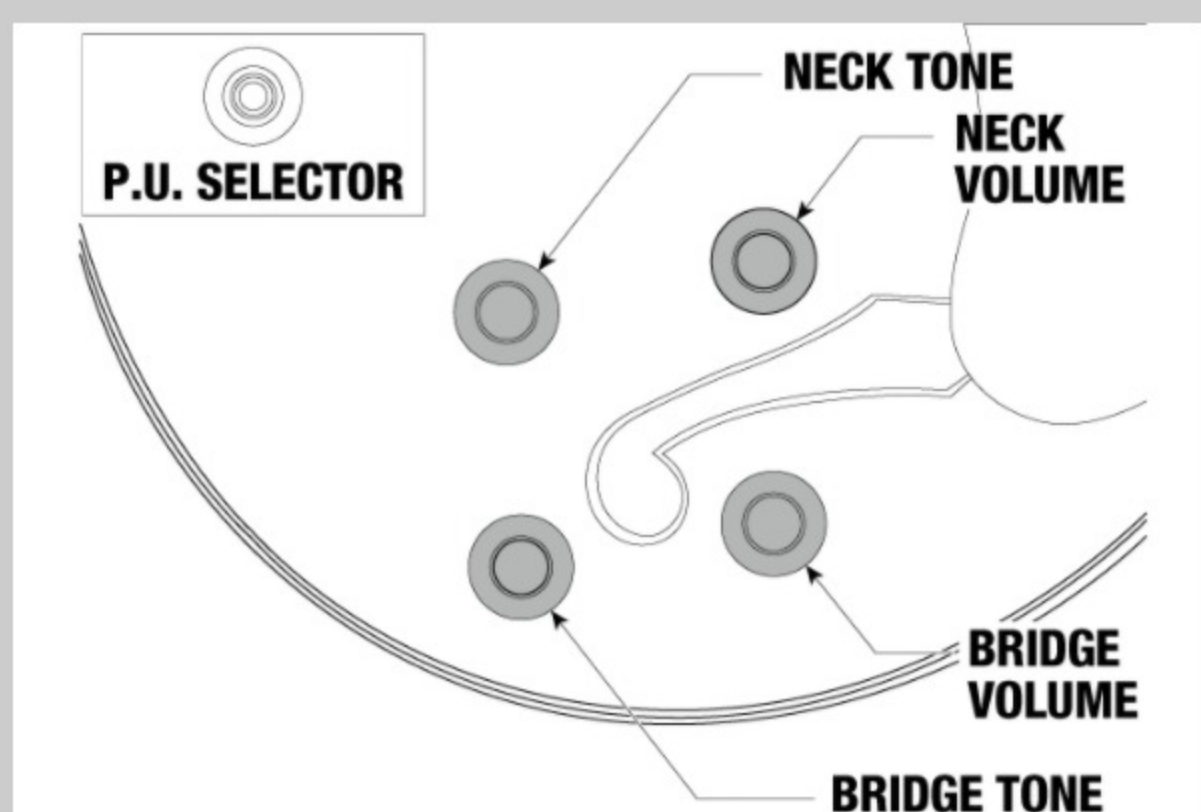

BODY DIMENSIONS

a : Length 20"

b : Width 16 1/2"

c : Max Depth 3 3/4"

DESCRIPTION +

SWITCHING SYSTEM

neck

center

bridge

On Off

DESCRIPTION +

CONTROLS

DESCRIPTION +

OTHER FEATURES

Recommended Bag IHB541-BK

Hardshell case included