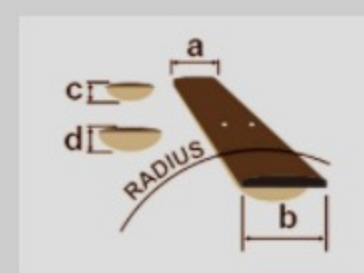

AF2000 ARTSTAR

MADE IN JAPAN

COLOR VARIATION :

BS : Brown Sunburst

SHARE :

SPEC

SPECS

| | |
|-----------------|--|
| neck type | AF Artstar / 3pc African Mahogany/S-TECH WOOD Roasted Maple / Set-in neck |
| top/back/side | Spruce top / Figured Anigre back / Figured Anigre sides |
| fretboard | Bound Ebony fretboard / Acrylic & Abalone block inlay |
| fret | Medium frets / Prestige fret edge treatment |
| number of frets | 20 |
| bridge | Ebony bridge |
| string space | 10.4mm |
| tailpiece | AF Special tailpiece |
| neck pickup | Super 58 (H) neck pickup (Passive/Alnico) |
| bridge pickup | Super 58 (H) bridge pickup (Passive/Alnico) |
| factory tuning | 1E,2B,3G,4D,5A,6E |
| string gauge | .011/.015/.022w/.030/.040/.050 |
| nut | Bone nut |
| hardware color | Gold |

NECK DIMENSIONS

Scale : 628mm/24.7"

a : Width 43mm at NUT

b : Width 56.5mm at 20F

c : Thickness 20mm at 1F

d : Thickness 22mm at 12F

Radius : 305mmR

DESCRIPTION +

BODY DIMENSIONS

a : Length 20"

b : Width 16 1/2"

c : Max Depth 3 3/4"

DESCRIPTION +

SWITCHING SYSTEM

neck

center