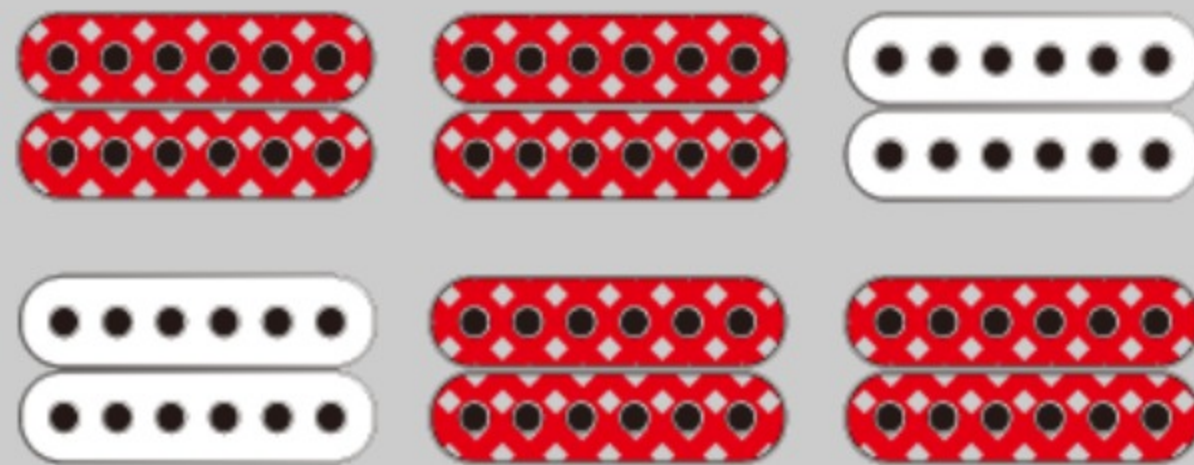

AF2000 ARTSTAR

MADE IN JAPAN

COLOR VARIATION :

BS : Brown Sunburst

SHARE :

SPEC

SPECS

| | |
|-----------------|--|
| neck type | AF Artstar / 3pc African Mahogany/S-TECH WOOD Roasted Maple / Set-in neck |
| top/back/side | Spruce top / Figured Anigre back / Figured Anigre sides |
| fretboard | Bound Ebony fretboard / Acrylic & Abalone block inlay |
| fret | Medium frets / Prestige fret edge treatment |
| number of frets | 20 |
| bridge | Ebony bridge |
| string space | 10.4mm |
| tailpiece | AF Special tailpiece |
| neck pickup | Super 58 (H) neck pickup (Passive/Alnico) |
| bridge pickup | Super 58 (H) bridge pickup (Passive/Alnico) |
| factory tuning | 1E,2B,3G,4D,5A,6E |
| string gauge | .011/.015/.022w/.030/.040/.050 |
| nut | Bone nut |
| hardware color | Gold |

BODY DIMENSIONS

a : Length 20"

b : Width 16 1/2"

c : Max Depth 3 3/4"

DESCRIPTION +

SWITCHING SYSTEM

neck

center

bridge

On Off

DESCRIPTION +

CONTROLS

DESCRIPTION +

OTHER FEATURES

Recommended Bag IHB541-BK

Hardshell case included