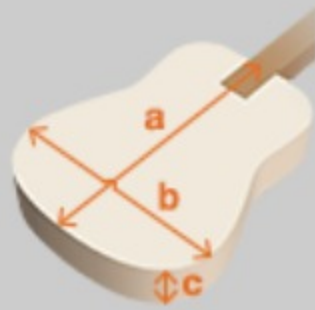

AF200 ARTSTAR

MADE IN JAPAN

BS : Brown Sunburst

COLOR VARIATION :

SHARE :

SPEC

SPEC

neck type	AF Artstar / 3pc African Mahogany/Maple / set-in neck
top/back/side	Spruce top / Figured Anigre back / Figured Anigre sides
fretboard	Bound Ebony fretboard / Acrylic & Abalone block inlay
fret	Medium frets / Prestige fret edge treatment
number of frets	20
bridge	Ebony bridge
string space	10.4mm
tailpiece	AF Special tailpiece
neck pickup	Super 58 (H) neck pickup (Passive/Alnico)
bridge pickup	Super 58 (H) bridge pickup (Passive/Alnico)
factory tuning	1E,2B,3G,4D,5A,6E
string gauge	.011/.015/.022w/.030/.040/.050
nut	Bone nut
hardware color	Gold

NECK DIMENSIONS

Scale :	628mm/24.7"
a : Width	43mm at NUT
b : Width	58mm at 20F
c : Thickness	20mm at 1F
d : Thickness	22mm at 9F
Radius :	305mmR

BODY DIMENSIONS

a : Length	20"
b : Width	16 1/2"
c : Max Depth	3 3/4"

SWITCHING SYSTEM

CONTROLS

OTHERS

- Hardshell case included
- Gotoh® machine heads