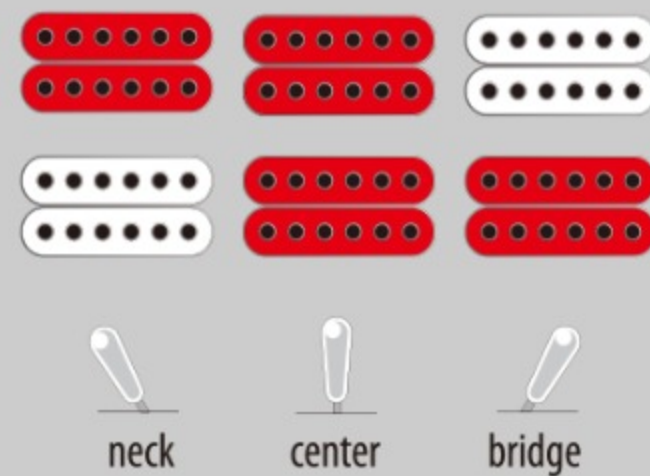

AF200 ARTSTAR

MADE IN JAPAN

BS : Brown Sunburst

COLOR VARIATION :

SHARE :

SPEC

SPEC

neck type	AF Artstar / 3pc African Mahogany/Maple / set-in neck
top/back/side	Spruce top / Figured Anigre back / Figured Anigre sides
fretboard	Bound Ebony fretboard / Acrylic & Abalone block inlay
fret	Medium frets / Prestige fret edge treatment
number of frets	20
bridge	Ebony bridge
string space	10.4mm
tailpiece	AF Special tailpiece
neck pickup	Super 58 (H) neck pickup (Passive/Alnico)
bridge pickup	Super 58 (H) bridge pickup (Passive/Alnico)
factory tuning	1E,2B,3G,4D,5A,6E
string gauge	.011/.015/.022w/.030/.040/.050
nut	Bone nut
hardware color	Gold

NECK DIMENSIONS

Scale :	628mm/24.7"
a : Width	43mm at NUT
b : Width	58mm at 20F
c : Thickness	20mm at 1F
d : Thickness	22mm at 9F
Radius :	305mmR

BODY DIMENSIONS

a : Length	20"
b : Width	16 1/2"
c : Max Depth	3 3/4"

SWITCHING SYSTEM

CONTROLS

OTHERS

- Hardshell case included
- Gotoh® machine heads