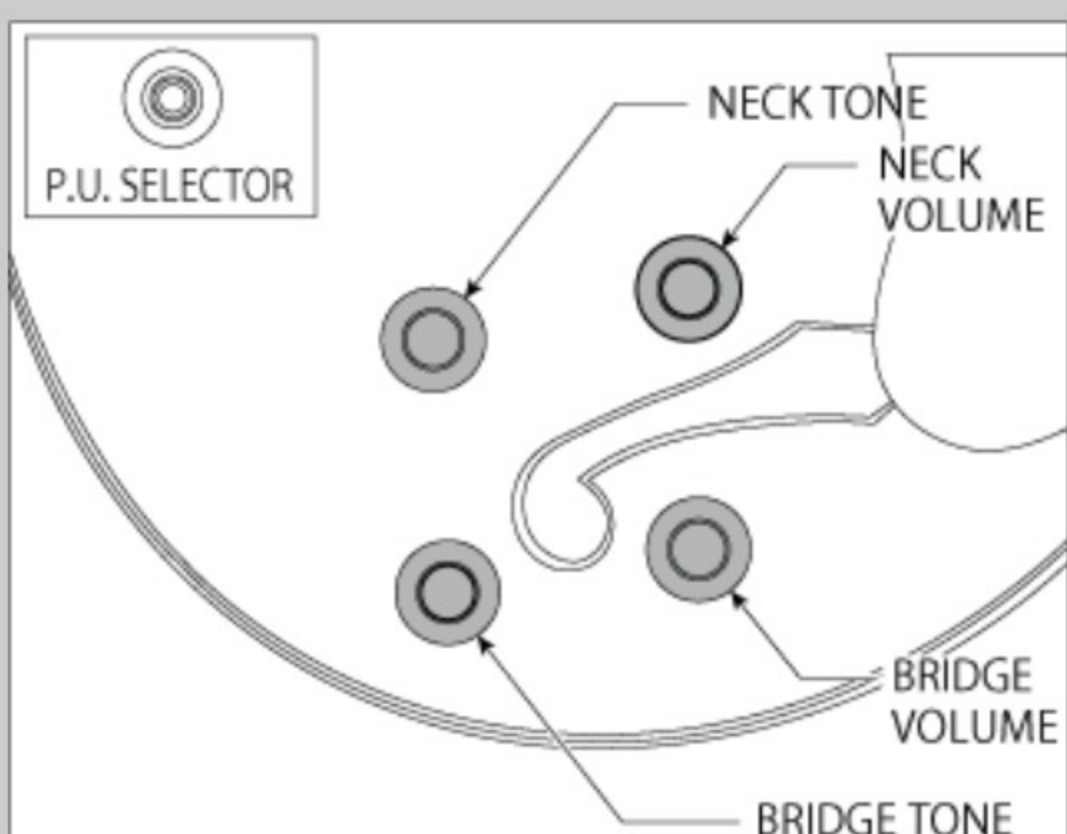

AF200 ARTSTAR

MADE IN JAPAN

BS : Brown Sunburst

COLOR VARIATION :

SHARE :

SPEC

SPEC

neck type	AF Artstar / 3pc African Mahogany/Maple / set-in neck
top/back/side	Spruce top / Figured Anigre back / Figured Anigre sides
fretboard	Bound Ebony fretboard / Acrylic & Abalone block inlay
fret	Medium frets / Prestige fret edge treatment
number of frets	20
bridge	Ebony bridge
string space	10.4mm
tailpiece	AF Special tailpiece
neck pickup	Super 58 (H) neck pickup (Passive/Alnico)
bridge pickup	Super 58 (H) bridge pickup (Passive/Alnico)
factory tuning	1E,2B,3G,4D,5A,6E
string gauge	.011/.015/.022w/.030/.040/.050
nut	Bone nut
hardware color	Gold

NECK DIMENSIONS

Scale :	628mm/24.7"
a : Width	43mm at NUT
b : Width	58mm at 20F
c : Thickness	20mm at 1F
d : Thickness	22mm at 9F
Radius :	305mmR

BODY DIMENSIONS

a : Length	20"
b : Width	16 1/2"
c : Max Depth	3 3/4"

SWITCHING SYSTEM

CONTROLS

OTHERS

- Hardshell case included
- Gotoh® machine heads