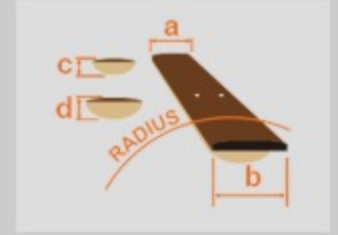

AF200 ARTSTAR

MADE IN JAPAN

BS : Brown Sunburst

COLOR VARIATION :

SHARE :

SPEC

SPEC

neck type	AF Artstar / 3pc African Mahogany/Maple / set-in neck
top/back/side	Spruce top / Figured Anigre back / Figured Anigre sides
fretboard	Bound Ebony fretboard / Acrylic & Abalone block inlay
fret	Medium frets / Prestige fret edge treatment
number of frets	20
bridge	Ebony bridge
string space	10.4mm
tailpiece	AF Special tailpiece
neck pickup	Super 58 (H) neck pickup (Passive/Alnico)
bridge pickup	Super 58 (H) bridge pickup (Passive/Alnico)
factory tuning	1E,2B,3G,4D,5A,6E
string gauge	.011/.015/.022w/.030/.040/.050
nut	Bone nut
hardware color	Gold

NECK DIMENSIONS

Scale :	628mm/24.7"
a : Width	43mm at NUT
b : Width	58mm at 20F
c : Thickness	20mm at 1F
d : Thickness	22mm at 9F
Radius :	305mmR

BODY DIMENSIONS

a : Length	20"
b : Width	16 1/2"
c : Max Depth	3 3/4"

SWITCHING SYSTEM

CONTROLS

OTHERS

- Hardshell case included
- Gotoh® machine heads