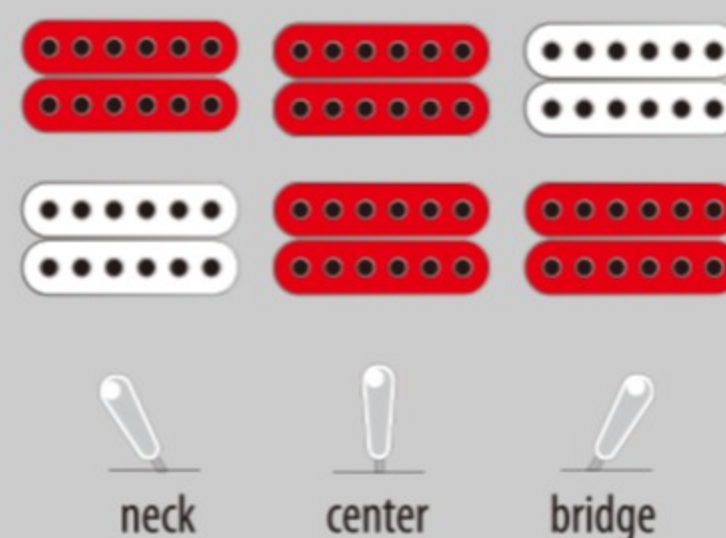

AF200 01 ARTSTAR

MADE IN JAPAN

BS : Brown Sunburst

COLOR VARIATION :

SHARE :  

SPEC

SPEC

neck type	Artstar AF / African Mahogany/Maple / set-in neck
top/back/side	Spruce top / Flamed Maple back / Flamed Maple sides
fretboard	Bound Ebony / Acrylic & Abalone block inlay
fret	Medium frets / Prestige fret edge treatment
number of frets	20
bridge	Ebony bridge
string space	10.4mm
tailpiece	AF Special tailpiece
neck pickup	Super 58 (H) neck pickup (Passive/Alnico)
bridge pickup	Super 58 (H) bridge pickup (Passive/Alnico)
factory tuning	1E, 2B, 3G, 4D, 5A, 6E
string gauge	.011/.015/.022w/.030/.040/.050
nut	Bone nut
hardware color	Gold

NECK DIMENSIONS

Scale :	628mm/24.7"
a : Width	43mm at NUT
b : Width	56mm at 20F
c : Thickness	20mm at 1F
d : Thickness	22mm at 12F
Radius :	305mmR

BODY DIMENSIONS

a : Length	20"
b : Width	16 1/2"
c : Max Depth	4 1/4"

SWITCHING SYSTEM

CONTROLS

OTHERS

Hardshell case included