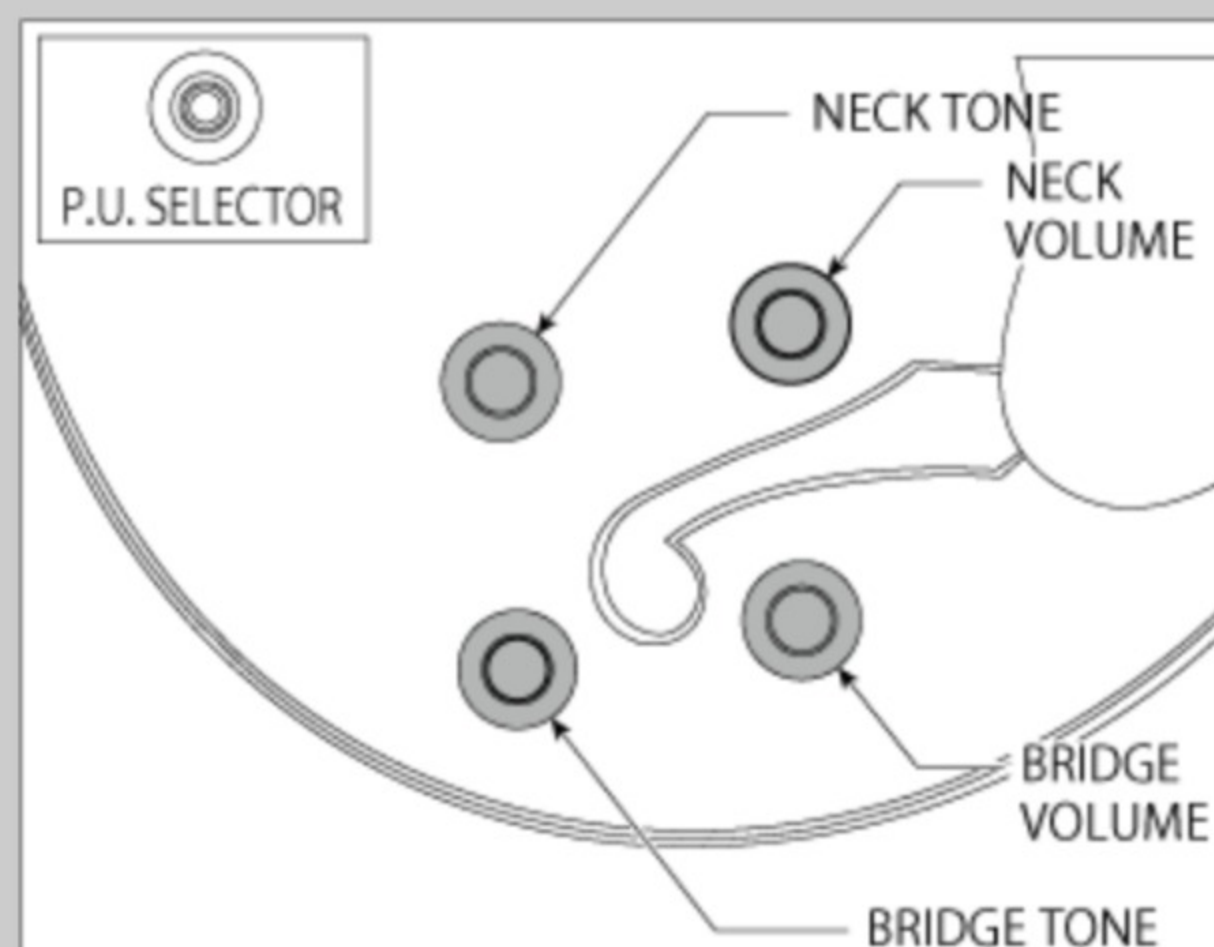

AF200 01 ARTSTAR

MADE IN JAPAN

BS : Brown Sunburst

COLOR VARIATION :

SHARE :  

SPEC

SPEC

neck type	Artstar AF / African Mahogany/Maple / set-in neck
top/back/side	Spruce top / Flamed Maple back / Flamed Maple sides
fretboard	Bound Ebony / Acrylic & Abalone block inlay
fret	Medium frets / Prestige fret edge treatment
number of frets	20
bridge	Ebony bridge
string space	10.4mm
tailpiece	AF Special tailpiece
neck pickup	Super 58 (H) neck pickup (Passive/Alnico)
bridge pickup	Super 58 (H) bridge pickup (Passive/Alnico)
factory tuning	1E, 2B, 3G, 4D, 5A, 6E
string gauge	.011/.015/.022w/.030/.040/.050
nut	Bone nut
hardware color	Gold

NECK DIMENSIONS

Scale :	628mm/24.7"
a : Width	43mm at NUT
b : Width	56mm at 20F
c : Thickness	20mm at 1F
d : Thickness	22mm at 12F
Radius :	305mmR

BODY DIMENSIONS

a : Length	20"
b : Width	16 1/2"
c : Max Depth	4 1/4"

SWITCHING SYSTEM

CONTROLS

OTHERS

Hardshell case included