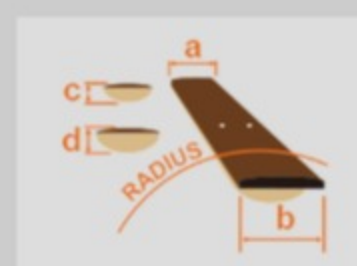

AF200 01 ARTSTAR

MADE IN JAPAN

BS : Brown Sunburst

COLOR VARIATION :

SHARE :  

SPEC

SPEC

neck type	Artstar AF / African Mahogany/Maple / set-in neck
top/back/side	Spruce top / Flamed Maple back / Flamed Maple sides
fretboard	Bound Ebony / Acrylic & Abalone block inlay
fret	Medium frets / Prestige fret edge treatment
number of frets	20
bridge	Ebony bridge
string space	10.4mm
tailpiece	AF Special tailpiece
neck pickup	Super 58 (H) neck pickup (Passive/Alnico)
bridge pickup	Super 58 (H) bridge pickup (Passive/Alnico)
factory tuning	1E, 2B, 3G, 4D, 5A, 6E
string gauge	.011/.015/.022w/.030/.040/.050
nut	Bone nut
hardware color	Gold

NECK DIMENSIONS

Scale :	628mm/24.7"
a : Width	43mm at NUT
b : Width	56mm at 20F
c : Thickness	20mm at 1F
d : Thickness	22mm at 12F
Radius :	305mmR

BODY DIMENSIONS

a : Length	20"
b : Width	16 1/2"
c : Max Depth	4 1/4"

SWITCHING SYSTEM

CONTROLS

OTHERS

Hardshell case included