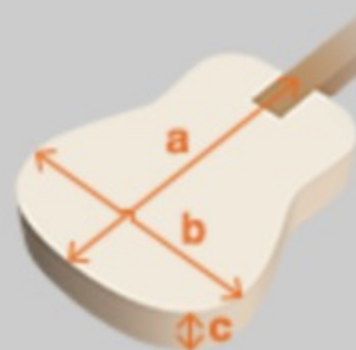

AF200 01 ARTSTAR

MADE IN JAPAN

BS : Brown Sunburst

COLOR VARIATION :

SHARE :  

SPEC

SPEC

neck type	Artstar AF / African Mahogany/Maple / set-in neck
top/back/side	Spruce top / Flamed Maple back / Flamed Maple sides
fretboard	Bound Ebony / Acrylic & Abalone block inlay
fret	Medium frets / Prestige fret edge treatment
number of frets	20
bridge	Ebony bridge
string space	10.4mm
tailpiece	AF Special tailpiece
neck pickup	Super 58 (H) neck pickup (Passive/Alnico)
bridge pickup	Super 58 (H) bridge pickup (Passive/Alnico)
factory tuning	1E, 2B, 3G, 4D, 5A, 6E
string gauge	.011/.015/.022w/.030/.040/.050
nut	Bone nut
hardware color	Gold

NECK DIMENSIONS

Scale :	628mm/24.7"
a : Width	43mm at NUT
b : Width	56mm at 20F
c : Thickness	20mm at 1F
d : Thickness	22mm at 12F
Radius :	305mmR

BODY DIMENSIONS

a : Length	20"
b : Width	16 1/2"
c : Max Depth	4 1/4"

SWITCHING SYSTEM

CONTROLS

OTHERS

Hardshell case included