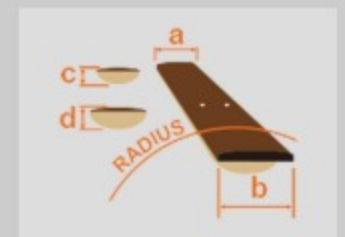

AF55

TF : Tobacco Flat

COLOR VARIATION :

SHARE : [f](#) [t](#)

SPEC

SPEC

neck type	Artcore AF / Mahogany / set-in neck
top/back/side	Maple top / Maple back / Maple sides
fretboard	Bound Laurel / White dot inlay
fret	Medium frets
number of frets	20
bridge	ART-ST bridge
tailpiece	VT06 tailpiece
neck pickup	Infinity R (H) neck pickup (Passive/Ceramic)
bridge pickup	Infinity R (H) bridge pickup (Passive/Ceramic)
factory tuning	1E, 2B, 3G, 4D, 5A, 6E
string gauge	.010/.013/.017/.026/.036/.046
hardware color	Chrome

NECK DIMENSIONS

Scale :	628mm/24.7"
a : Width	43mm at NUT
b : Width	56mm at 20F
c : Thickness	21mm1
d : Thickness	24mm at 9F
Radius :	305mm

BODY DIMENSIONS

a : Length	19 1/2"
b : Width	15 3/4"
c : Max Depth	3 5/8"