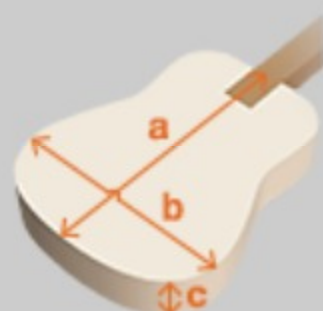

AF55

TF : Tobacco Flat

COLOR VARIATION :

SHARE : [f](#) [t](#)

SPEC

SPEC

neck type	Artcore AF / Mahogany / set-in neck
top/back/side	Maple top / Maple back / Maple sides
fretboard	Bound Laurel / White dot inlay
fret	Medium frets
number of frets	20
bridge	ART-ST bridge
tailpiece	VT06 tailpiece
neck pickup	Infinity R (H) neck pickup (Passive/Ceramic)
bridge pickup	Infinity R (H) bridge pickup (Passive/Ceramic)
factory tuning	1E, 2B, 3G, 4D, 5A, 6E
string gauge	.010/.013/.017/.026/.036/.046
hardware color	Chrome

NECK DIMENSIONS

Scale :	628mm/24.7"
a : Width	43mm at NUT
b : Width	56mm at 20F
c : Thickness	21mm1
d : Thickness	24mm at 9F
Radius :	305mm

BODY DIMENSIONS

a : Length	19 1/2"
b : Width	15 3/4"
c : Max Depth	3 5/8"