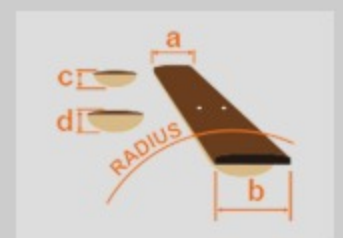

AF55

TF : Tobacco Flat

COLOR VARIATION :

SHARE :  

SPEC

SPEC

neck type	Artcore AF / Mahogany / set-in neck
top/back/side	Maple top / Maple back / Maple sides
fretboard	Bound Treated New Zealand Pine / White dot inlay
fret	Medium frets
bridge	ART-ST bridge
tailpiece	VT06 tailpiece
neck pickup	Infinity R (H) neck pickup (Passive/Ceramic)
bridge pickup	Infinity R (H) bridge pickup (Passive/Ceramic)
hardware color	Chrome

NECK DIMENSIONS

Scale :	628mm/24.7"
a : Width	43mm at NUT
b : Width	56.3mm at 20F
c : Thickness	21mm1
d : Thickness	24mm at 9F
Radius :	305mm

BODY DIMENSIONS

a : Length	19 1/2"
b : Width	15 3/4"
c : Max Depth	3 5/8"