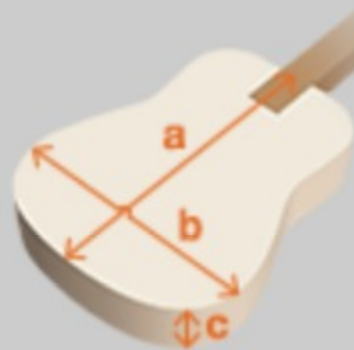

BODY DIMENSIONS

a : Length	19 1/2"
b : Width	15 3/4"
c : Max Depth	3 5/8"