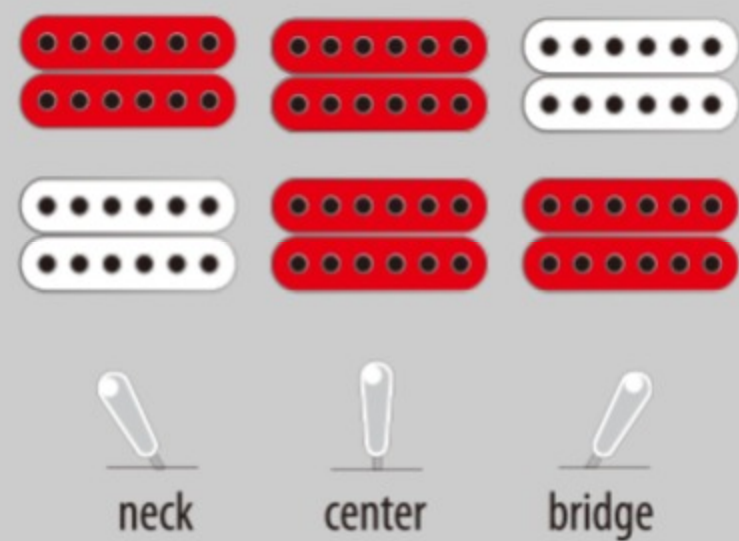

### SPEC

neck type	AF Artcore / Nyatoh / Set-in neck
top/back/side	Linden top / Linden back / Linden sides
fretboard	Bound Laurel fretboard / White dot inlay
fret	Medium frets
number of frets	20
bridge	ART-ST bridge
string space	10.4mm
tailpiece	VT06
neck pickup	Infinity R (H) neck pickup (Passive/Ceramic)
bridge pickup	Infinity R (H) bridge pickup (Passive/Ceramic)
factory tuning	1E,2B,3G,4D,5A,6E
string gauge	.010/.013/.017/.030/.042/.052
nut	Plastic
hardware color	Chrome

### NECK DIMENSIONS

Scale :	628mm/24.7"
a : Width	43mm at NUT
b : Width	56.3mm at 20F
c : Thickness	21mm at 1F
d : Thickness	24mm at 9F
Radius :	305mmR

### BODY DIMENSIONS

a : Length	19 1/2"
b : Width	15 3/4"
c : Max Depth	3 5/8"

### SWITCHING SYSTEM