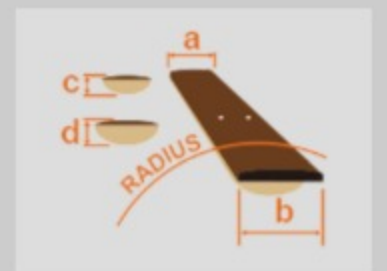

# AF55 03

TF : Tobacco Flat

COLOR VARIATION :

SHARE :  

### SPEC

neck type	AF Artcore / Nyatoh / Set-in neck
top/back/side	Linden top / Linden back / Linden sides
fretboard	Bound Laurel fretboard / White dot inlay
fret	Medium frets
number of frets	20
bridge	ART-ST bridge
string space	10.4mm
tailpiece	VT06
neck pickup	Infinity R (H) neck pickup (Passive/Ceramic)
bridge pickup	Infinity R (H) bridge pickup (Passive/Ceramic)
factory tuning	1E,2B,3G,4D,5A,6E
string gauge	.010/.013/.017/.030/.042/.052
nut	Plastic
hardware color	Chrome

### NECK DIMENSIONS

Scale :	628mm/24.7"
a : Width	43mm at NUT
b : Width	56.3mm at 20F
c : Thickness	21mm at 1F
d : Thickness	24mm at 9F
Radius :	305mmR

### BODY DIMENSIONS

a : Length	19 1/2"
b : Width	15 3/4"
c : Max Depth	3 5/8"