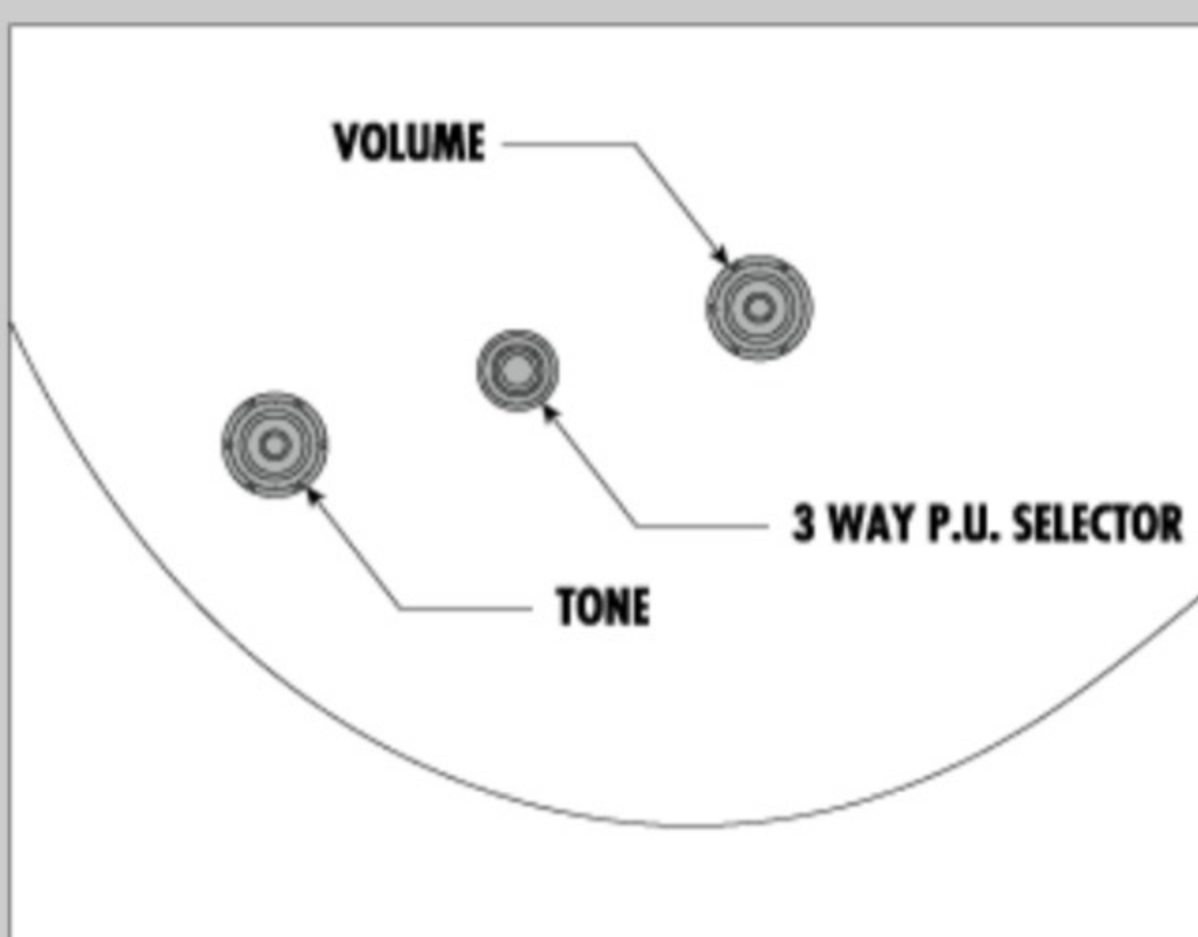

CONTROLS

OTHERS

Recommended Case	AF100C