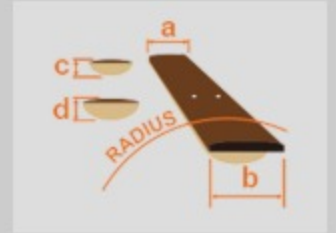

AF55

TF : Tobacco Flat

COLOR VARIATION :

SHARE :

SPEC

SPEC

neck type	AF Artcore / Nyatoh / set-in neck
top/back/side	Linden top / Linden back / Linden sides
fretboard	Bound Walnut fretboard / White dot inlay
fret	Medium frets
number of frets	20
bridge	Gibraltar Performer bridge
string space	10.5mm
tailpiece	VT06 tailpiece
neck pickup	Infinity R (H) neck pickup (Passive/Ceramic)
bridge pickup	Infinity R (H) bridge pickup (Passive/Ceramic)
factory tuning	1E,2B,3G,4D,5A,6E
string gauge	.010/.013/.017/.030/.042/.052
hardware color	Chrome

NECK DIMENSIONS

Scale :	628mm/24.7"
a : Width	43mm at NUT
b : Width	56.3mm at 20F
c : Thickness	21mm at 1F
d : Thickness	24mm at 9F
Radius :	305mmR

BODY DIMENSIONS

a : Length	19 1/2"
b : Width	15 3/4"
c : Max Depth	3 5/8"

SWITCHING SYSTEM

CONTROLS

OTHERS

Recommended Case	AF100C