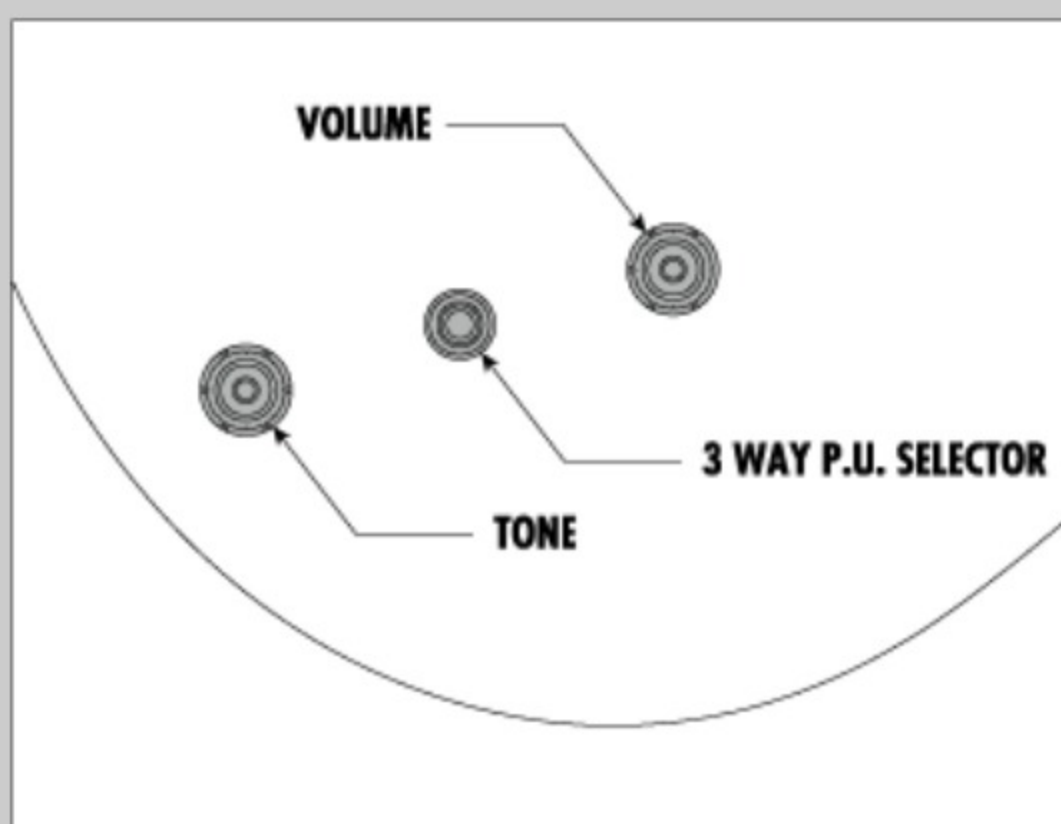

CONTROLS

OTHERS

Recommended Case	AF100C