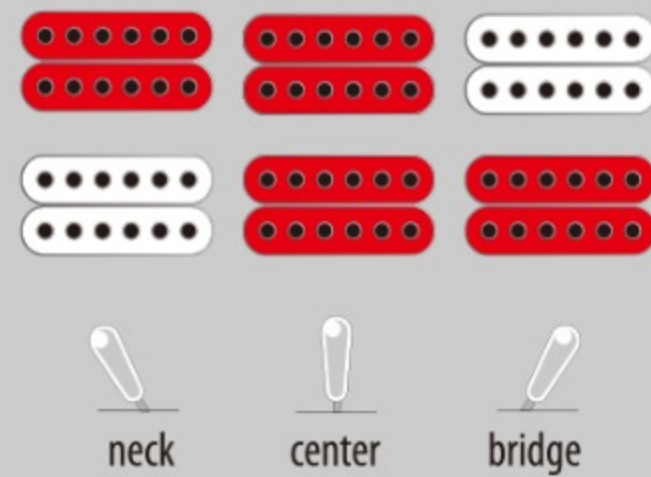

### SPEC

neck type	AF Artcore / Nyatoh / set-in neck
top/back/side	Linden top / Linden back / Linden sides
fretboard	Bound Walnut fretboard / White dot inlay
fret	Medium frets
number of frets	20
bridge	Gibraltar Performer bridge
string space	10.5mm
tailpiece	VT06 tailpiece
neck pickup	Infinity R (H) neck pickup (Passive/Ceramic)
bridge pickup	Infinity R (H) bridge pickup (Passive/Ceramic)
factory tuning	1E,2B,3G,4D,5A,6E
string gauge	.010/.013/.017/.030/.042/.052
hardware color	Chrome

### NECK DIMENSIONS

Scale :	628mm/24.7"
a : Width	43mm at NUT
b : Width	56.3mm at 20F
c : Thickness	21mm at 1F
d : Thickness	24mm at 9F
Radius :	305mmR

### BODY DIMENSIONS

a : Length	19 1/2"
b : Width	15 3/4"
c : Max Depth	3 5/8"

### SWITCHING SYSTEM