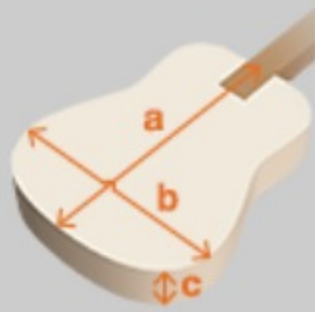

BODY DIMENSIONS

a : Length	19 1/2"
b : Width	15 3/4"
c : Max Depth	3 5/8"