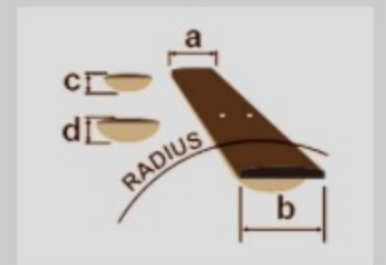

AF55

COLOR VARIATION :  
TF : Tobacco Flat

SHARE :  

SPEC

SPECS

neck type	AF Artcore / Nyatoh / Set-in neck
top/back/side	Linden top / Linden back / Linden sides
fretboard	Bound Walnut fretboard / White dot inlay
fret	Medium frets
number of frets	20
bridge	Gibraltar Performer bridge
string space	10.5mm
tailpiece	VT06 tailpiece
neck pickup	Infinity R (H) neck pickup (Passive/Ceramic)
bridge pickup	Infinity R (H) bridge pickup (Passive/Ceramic)
factory tuning	1E,2B,3G,4D,5A,6E
string gauge	.010/.013/.017/.030/.042/.052
nut	Plastic nut
hardware color	Chrome

NECK DIMENSIONS

Scale :	628mm
a : Width	43mm at NUT
b : Width	56.3mm at 20F
c : Thickness	21mm at 1F
d : Thickness	24mm at 9F
Radius :	305mmR

DESCRIPTION +

BODY DIMENSIONS

a : Length	19 1/2"
b : Width	15 3/4"
c : Max Depth	3 5/8"

DESCRIPTION +

SWITCHING SYSTEM

neck center bridge

 On  Off

DESCRIPTION +

CONTROLS

DESCRIPTION +

OTHER FEATURES