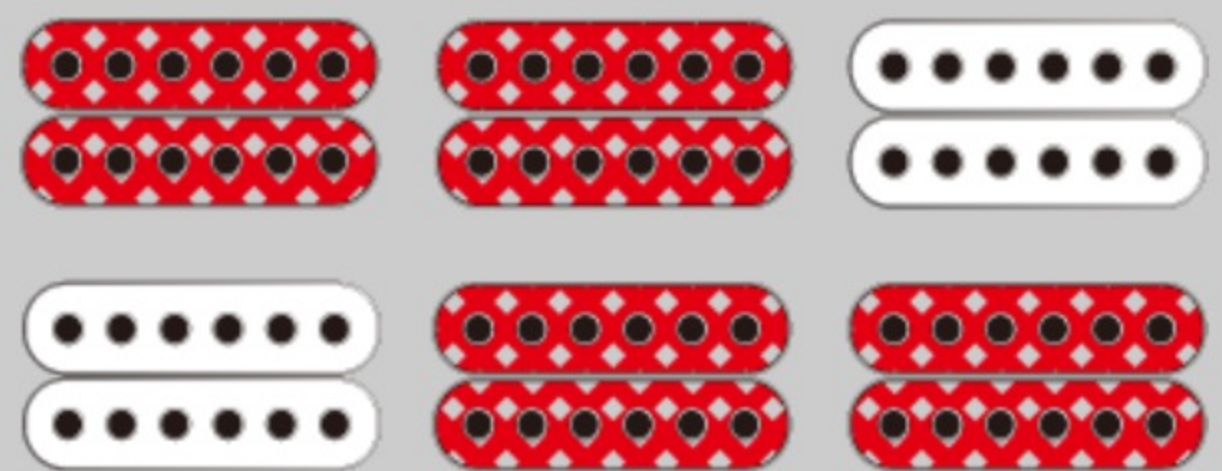

AF55

COLOR VARIATION :  
TF : Tobacco Flat

SHARE :  

SPEC

SPECS

neck type	AF Artcore / Nyatoh / Set-in neck
top/back/side	Linden top / Linden back / Linden sides
fretboard	Bound Walnut fretboard / White dot inlay
fret	Medium frets
number of frets	20
bridge	Gibraltar Performer bridge
string space	10.5mm
tailpiece	VT06 tailpiece
neck pickup	Infinity R (H) neck pickup (Passive/Ceramic)
bridge pickup	Infinity R (H) bridge pickup (Passive/Ceramic)
factory tuning	1E,2B,3G,4D,5A,6E
string gauge	.010/.013/.017/.030/.042/.052
nut	Plastic nut
hardware color	Chrome

NECK DIMENSIONS

Scale :	628mm
a : Width	43mm at NUT
b : Width	56.3mm at 20F
c : Thickness	21mm at 1F
d : Thickness	24mm at 9F
Radius :	305mmR

DESCRIPTION +

BODY DIMENSIONS

a : Length	19 1/2"
b : Width	15 3/4"
c : Max Depth	3 5/8"

DESCRIPTION +

SWITCHING SYSTEM

neck center bridge

 On  Off

DESCRIPTION +

CONTROLS

DESCRIPTION +

OTHER FEATURES