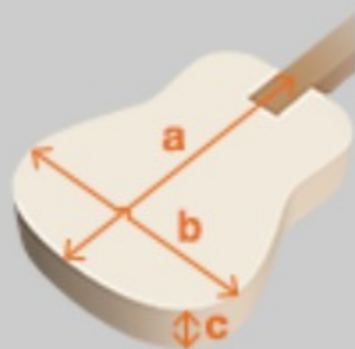

AF55

COLOR VARIATION :  
TF : Tobacco Flat

SHARE :  

SPEC

SPECS

neck type	AF Artcore / Nyatoh / Set-in neck
top/back/side	Linden top / Linden back / Linden sides
fretboard	Bound Walnut fretboard / White dot inlay
fret	Medium frets
number of frets	20
bridge	Gibraltar Performer bridge
string space	10.5mm
tailpiece	VT06 tailpiece
neck pickup	Infinity R (H) neck pickup (Passive/Ceramic)
bridge pickup	Infinity R (H) bridge pickup (Passive/Ceramic)
factory tuning	1E,2B,3G,4D,5A,6E
string gauge	.010/.013/.017/.030/.042/.052
nut	Plastic nut
hardware color	Chrome

NECK DIMENSIONS

Scale :	628mm
a : Width	43mm at NUT
b : Width	56.3mm at 20F
c : Thickness	21mm at 1F
d : Thickness	24mm at 9F
Radius :	305mmR

DESCRIPTION +

BODY DIMENSIONS

a : Length	19 1/2"
b : Width	15 3/4"
c : Max Depth	3 5/8"

DESCRIPTION +

SWITCHING SYSTEM

neck center bridge

 On  Off

DESCRIPTION +

CONTROLS

DESCRIPTION +

OTHER FEATURES