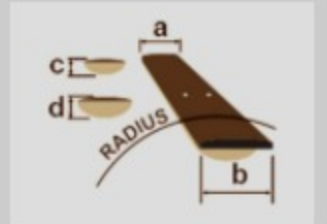

# AF55

COLOR VARIATION :

TF : Tobacco Flat

SHARE :

### SPECS

neck type	AF Artcore / Nyatoh / Set-in neck
top/back/side	Linden top / Linden back / Linden sides
fretboard	Bound Walnut fretboard / White dot inlay
fret	Medium frets
number of frets	20
bridge	Gibraltar Performer bridge
string space	10.5mm
tailpiece	VT06 tailpiece
neck pickup	Infinity R (H) neck pickup (Passive/Ceramic)
bridge pickup	Infinity R (H) bridge pickup (Passive/Ceramic)
factory tuning	1E,2B,3G,4D,5A,6E
string gauge	.010/.013/.017/.030/.042/.052
hardware color	Chrome

### NECK DIMENSIONS

Scale :	628mm
a : Width	43mm at NUT
b : Width	56.3mm at 20F
c : Thickness	21mm at 1F
d : Thickness	24mm at 9F
Radius :	305mmR

DESCRIPTION +

### BODY DIMENSIONS

a : Length	19 1/2"
b : Width	15 3/4"
c : Max Depth	3 5/8"

DESCRIPTION +