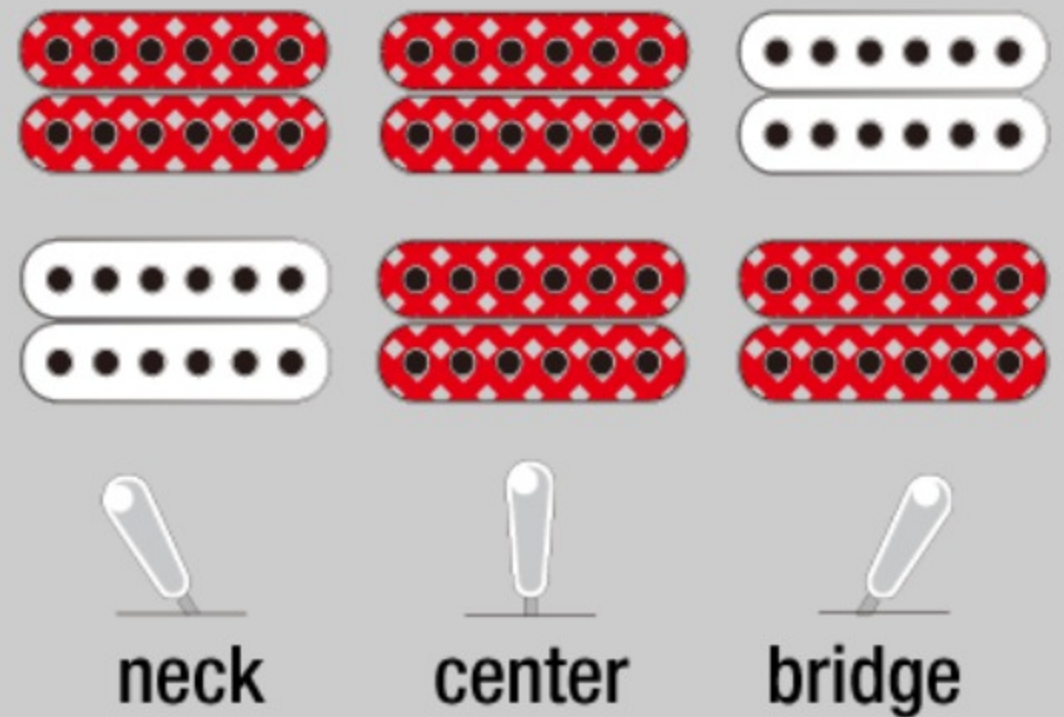

### SPECS

neck type	AF Artcore / Nyatoh / Set-in neck
top/back/side	Linden top / Linden back / Linden sides
fretboard	Bound Walnut fretboard / White dot inlay
fret	Medium frets
number of frets	20
bridge	Gibraltar Performer bridge
string space	10.5mm
tailpiece	VT06 tailpiece
neck pickup	Infinity R (H) neck pickup (Passive/Ceramic)
bridge pickup	Infinity R (H) bridge pickup (Passive/Ceramic)
factory tuning	1E,2B,3G,4D,5A,6E
string gauge	.010/.013/.017/.030/.042/.052
hardware color	Chrome

### NECK DIMENSIONS

Scale :	628mm
a : Width	43mm at NUT
b : Width	56.3mm at 20F
c : Thickness	21mm at 1F
d : Thickness	24mm at 9F
Radius :	305mmR

DESCRIPTION +

### BODY DIMENSIONS

a : Length	19 1/2"
b : Width	15 3/4"
c : Max Depth	3 5/8"

DESCRIPTION +

### SWITCHING SYSTEM

DESCRIPTION +