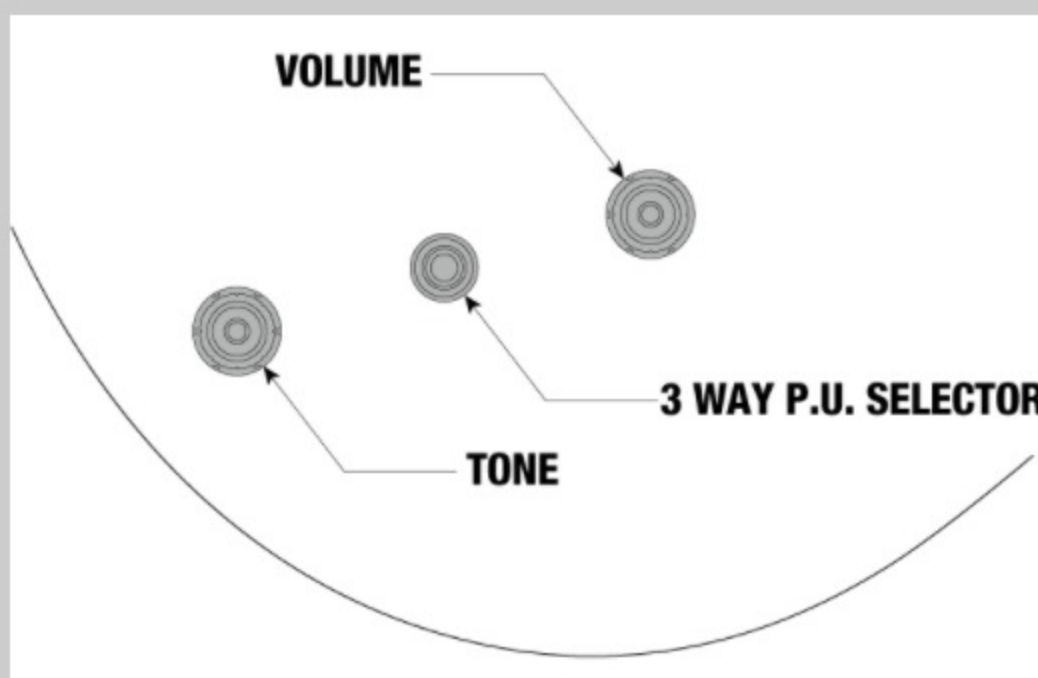

### BODY DIMENSIONS

a : Length	19 1/2"
b : Width	15 3/4"
c : Max Depth	3 5/8"

DESCRIPTION +

### SWITCHING SYSTEM

DESCRIPTION +

### CONTROLS

DESCRIPTION +