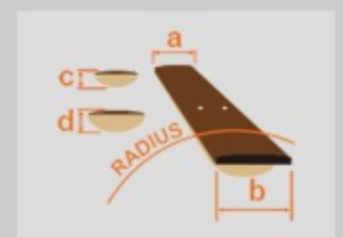

# AF55L

TF : Tobacco Flat

COLOR VARIATION :

SHARE :  

### SPEC

neck type	Artcore AF / Mahogany / set-in neck
top/back/side	Maple top / Maple back / Maple sides
fretboard	Bound Laurel / White dot inlay
fret	Medium frets
number of frets	20
bridge	ART-ST bridge
tailpiece	VT06 tailpiece
neck pickup	Infinity R (H) neck pickup (Passive/Ceramic)
bridge pickup	Infinity R (H) bridge pickup (Passive/Ceramic)
factory tuning	1E, 2B, 3G, 4D, 5A, 6E
string gauge	.010/.013/.017/.026/.036/.046
hardware color	Chrome

### NECK DIMENSIONS

Scale :	628mm/24.7"
a : Width	43mm at NUT
b : Width	56mm at 20F
c : Thickness	21mm1
d : Thickness	24mm at 9F
Radius :	305mm

### BODY DIMENSIONS

a : Length	19 1/2"
b : Width	15 3/4"
c : Max Depth	3 5/8"