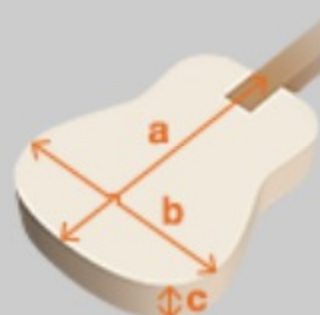

## SPEC

### SPEC

neck type	Artcore AF / Mahogany / set-in neck
top/back/side	Maple top / Maple back / Maple sides
fretboard	Bound Laurel / White dot inlay
fret	Medium frets
number of frets	20
bridge	ART-ST bridge
tailpiece	VT06 tailpiece
neck pickup	Infinity R (H) neck pickup (Passive/Ceramic)
bridge pickup	Infinity R (H) bridge pickup (Passive/Ceramic)
factory tuning	1E, 2B, 3G, 4D, 5A, 6E
string gauge	.010/.013/.017/.026/.036/.046
hardware color	Chrome

### NECK DIMENSIONS

Scale :	628mm/24.7"
a : Width	43mm at NUT
b : Width	56mm at 20F
c : Thickness	21mm1
d : Thickness	24mm at 9F
Radius :	305mm

### BODY DIMENSIONS

a : Length	19 1/2"
b : Width	15 3/4"
c : Max Depth	3 5/8"