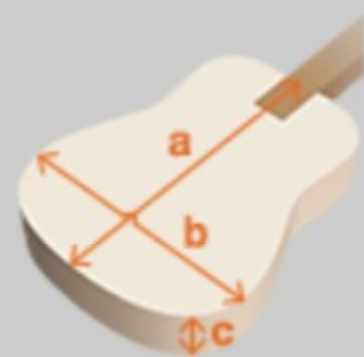

BODY DIMENSIONS

a : Length	19 1/2"
b : Width	15 3/4"
c : Max Depth	3 5/8"