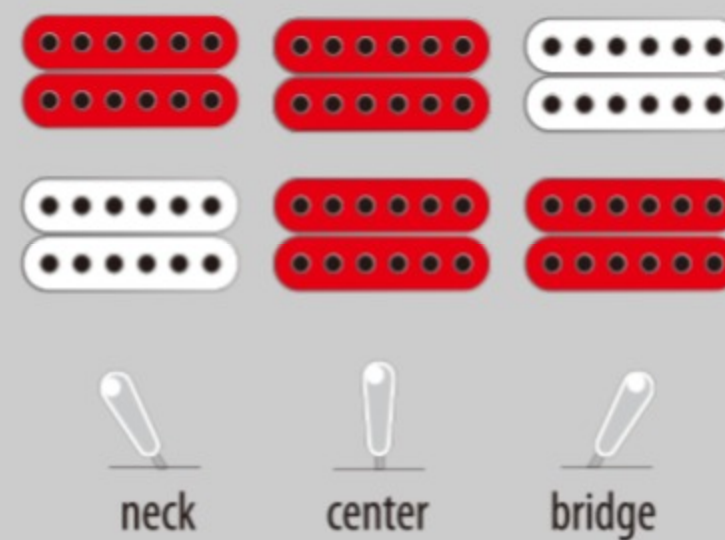

### SPEC

neck type	AF Artcore / Nyatoh / Set-in neck
top/back/side	Linden top / Linden back / Linden sides
fretboard	Bound Laurel fretboard / White dot inlay
fret	Medium frets
number of frets	20
bridge	ART-ST bridge
string space	10.4mm
tailpiece	VT06
neck pickup	Infinity R (H) neck pickup (Passive/Ceramic)
bridge pickup	Infinity R (H) bridge pickup (Passive/Ceramic)
factory tuning	1E,2B,3G,4D,5A,6E
string gauge	.010/.013/.017/.030/.042/.052
nut	Plastic
hardware color	Chrome

### NECK DIMENSIONS

Scale :	628mm/24.7"
a : Width	43mm at NUT
b : Width	56.3mm at 20F
c : Thickness	21mm at 1F
d : Thickness	24mm at 9F
Radius :	305mmR

### BODY DIMENSIONS

a : Length	19 1/2"
b : Width	15 3/4"
c : Max Depth	3 5/8"

### SWITCHING SYSTEM