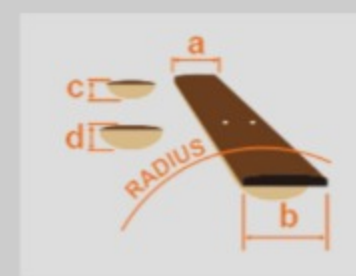

# AF55L 02

TF : Tobacco Flat

COLOR VARIATION :

SHARE :  

### SPEC

neck type	AF Artcore / Nyatoh / Set-in neck
top/back/side	Linden top / Linden back / Linden sides
fretboard	Bound Laurel fretboard / White dot inlay
fret	Medium frets
number of frets	20
bridge	ART-ST bridge
string space	10.4mm
tailpiece	VT06
neck pickup	Infinity R (H) neck pickup (Passive/Ceramic)
bridge pickup	Infinity R (H) bridge pickup (Passive/Ceramic)
factory tuning	1E,2B,3G,4D,5A,6E
string gauge	.010/.013/.017/.030/.042/.052
nut	Plastic
hardware color	Chrome

### NECK DIMENSIONS

Scale :	628mm/24.7"
a : Width	43mm at NUT
b : Width	56.3mm at 20F
c : Thickness	21mm at 1F
d : Thickness	24mm at 9F
Radius :	305mmR

### BODY DIMENSIONS

a : Length	19 1/2"
b : Width	15 3/4"
c : Max Depth	3 5/8"