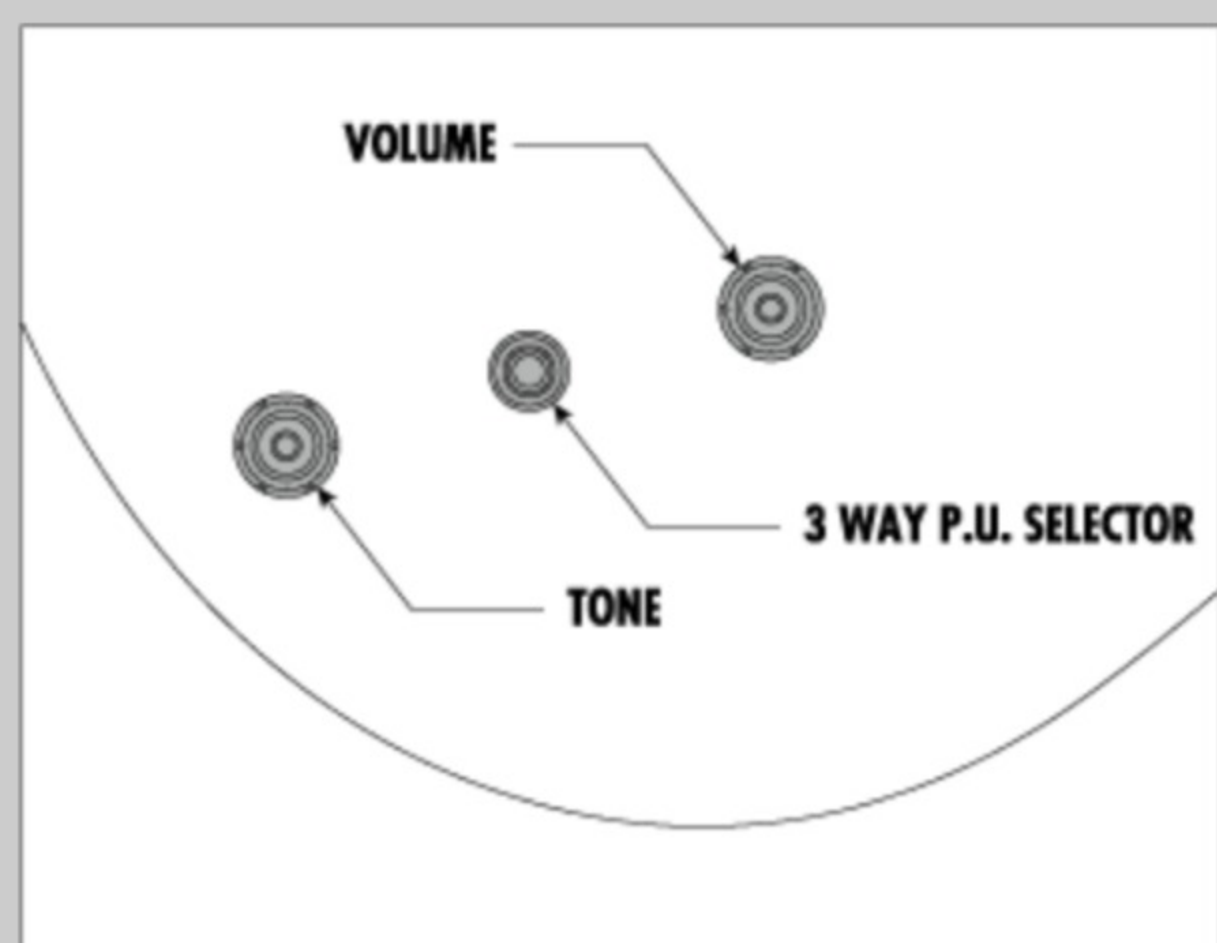

CONTROLS

OTHERS

Recommended Case	AF100C