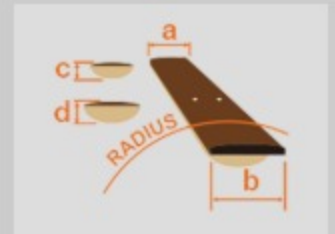

AF55L

TF : Tobacco Flat

COLOR VARIATION :

SHARE :  

SPEC

SPEC

neck type	AF Artcore / Nyatoh / set-in neck
top/back/side	Linden top / Linden back / Linden sides
fretboard	Bound Walnut fretboard / White dot inlay
fret	Medium frets
number of frets	20
bridge	Gibraltar Performer bridge
string space	10.5mm
tailpiece	VT06 tailpiece
neck pickup	Infinity R (H) neck pickup (Passive/Ceramic)
bridge pickup	Infinity R (H) bridge pickup (Passive/Ceramic)
factory tuning	1E,2B,3G,4D,5A,6E
string gauge	.010/.013/.017/.030/.042/.052
hardware color	Chrome

NECK DIMENSIONS

Scale :	628mm/24.7"
a : Width	43mm at NUT
b : Width	56.3mm at 20F
c : Thickness	21mm at 1F
d : Thickness	24mm at 9F
Radius :	305mmR

BODY DIMENSIONS

a : Length	19 1/2"
b : Width	15 3/4"
c : Max Depth	3 5/8"