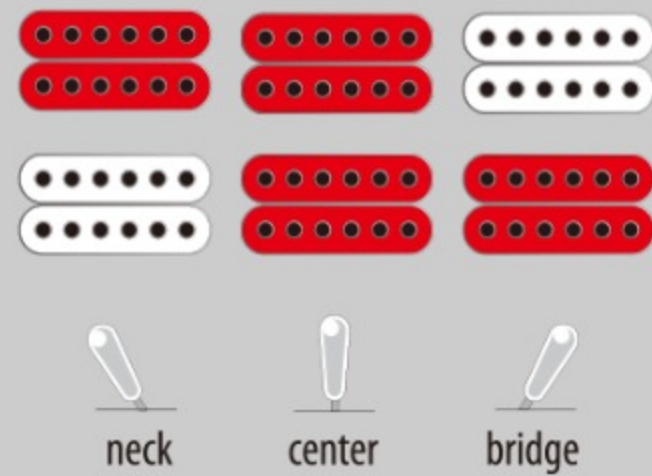

AF55L

TF : Tobacco Flat

COLOR VARIATION :

SHARE :  

SPEC

SPEC

neck type	AF Artcore / Nyatoh / set-in neck
top/back/side	Linden top / Linden back / Linden sides
fretboard	Bound Walnut fretboard / White dot inlay
fret	Medium frets
number of frets	20
bridge	Gibraltar Performer bridge
string space	10.5mm
tailpiece	VT06 tailpiece
neck pickup	Infinity R (H) neck pickup (Passive/Ceramic)
bridge pickup	Infinity R (H) bridge pickup (Passive/Ceramic)
factory tuning	1E,2B,3G,4D,5A,6E
string gauge	.010/.013/.017/.030/.042/.052
hardware color	Chrome

NECK DIMENSIONS

Scale :	628mm/24.7"
a : Width	43mm at NUT
b : Width	56.3mm at 20F
c : Thickness	21mm at 1F
d : Thickness	24mm at 9F
Radius :	305mmR

BODY DIMENSIONS

a : Length	19 1/2"
b : Width	15 3/4"
c : Max Depth	3 5/8"

SWITCHING SYSTEM

CONTROLS

OTHERS

Recommended Case	AF100C
------------------	--------