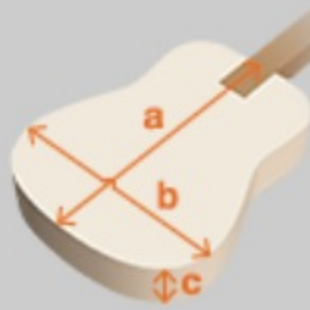

AF55L

TF : Tobacco Flat

COLOR VARIATION :

SHARE :  

SPEC

SPEC

neck type	AF Artcore / Nyatoh / set-in neck
top/back/side	Linden top / Linden back / Linden sides
fretboard	Bound Walnut fretboard / White dot inlay
fret	Medium frets
number of frets	20
bridge	Gibraltar Performer bridge
string space	10.5mm
tailpiece	VT06 tailpiece
neck pickup	Infinity R (H) neck pickup (Passive/Ceramic)
bridge pickup	Infinity R (H) bridge pickup (Passive/Ceramic)
factory tuning	1E,2B,3G,4D,5A,6E
string gauge	.010/.013/.017/.030/.042/.052
hardware color	Chrome

NECK DIMENSIONS

Scale :	628mm/24.7"
a : Width	43mm at NUT
b : Width	56.3mm at 20F
c : Thickness	21mm at 1F
d : Thickness	24mm at 9F
Radius :	305mmR

BODY DIMENSIONS

a : Length	19 1/2"
b : Width	15 3/4"
c : Max Depth	3 5/8"