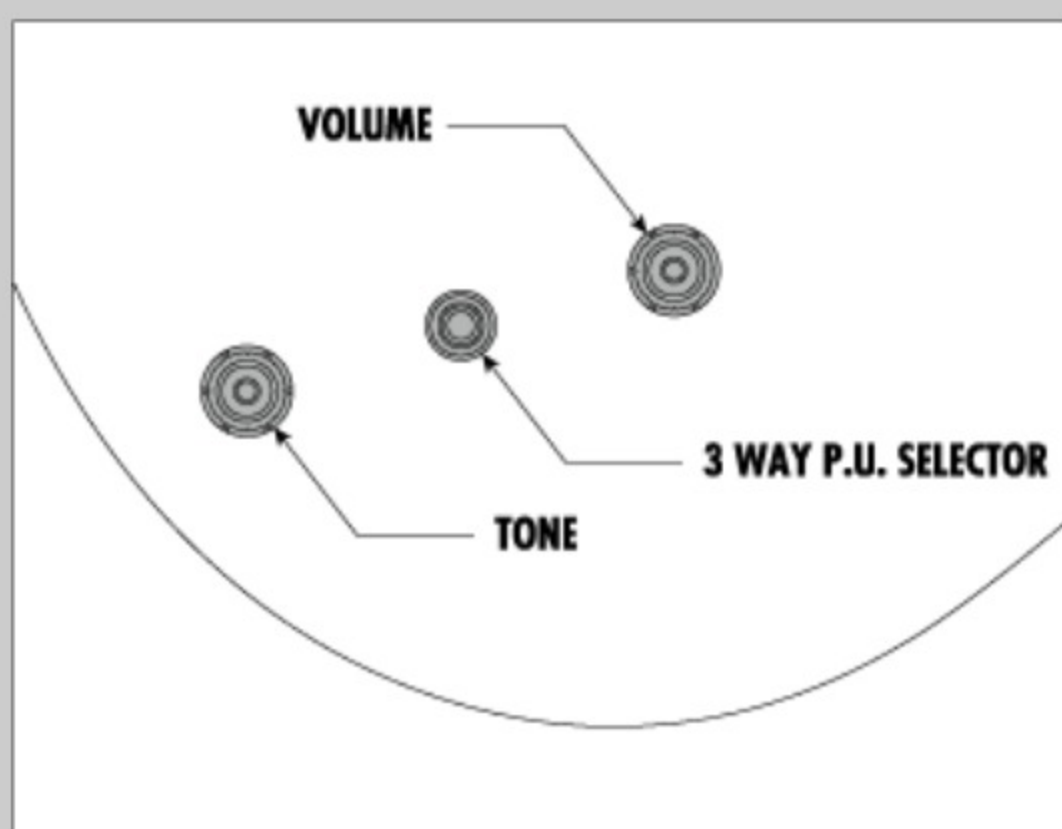

AF55L

TF : Tobacco Flat

COLOR VARIATION :

SHARE :  

SPEC

SPEC

neck type	AF Artcore / Nyatoh / set-in neck
top/back/side	Linden top / Linden back / Linden sides
fretboard	Bound Walnut fretboard / White dot inlay
fret	Medium frets
number of frets	20
bridge	Gibraltar Performer bridge
string space	10.5mm
tailpiece	VT06 tailpiece
neck pickup	Infinity R (H) neck pickup (Passive/Ceramic)
bridge pickup	Infinity R (H) bridge pickup (Passive/Ceramic)
factory tuning	1E,2B,3G,4D,5A,6E
string gauge	.010/.013/.017/.030/.042/.052
hardware color	Chrome

NECK DIMENSIONS

Scale :	628mm/24.7"
a : Width	43mm at NUT
b : Width	56.3mm at 20F
c : Thickness	21mm at 1F
d : Thickness	24mm at 9F
Radius :	305mmR

BODY DIMENSIONS

a : Length	19 1/2"
b : Width	15 3/4"
c : Max Depth	3 5/8"

SWITCHING SYSTEM

CONTROLS

OTHERS

Recommended Case	AF100C
------------------	--------