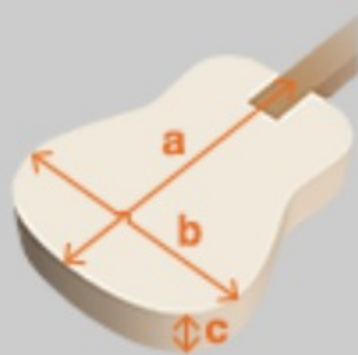

AF55L

COLOR VARIATION : 

TF : Tobacco Flat

SHARE :  

SPEC

SPECS

neck type	AF Artcore / Nyatoh / Set-in neck
top/back/side	Linden top / Linden back / Linden sides
fretboard	Bound Walnut fretboard / White dot inlay
fret	Medium frets
number of frets	20
bridge	Gibraltar Performer bridge
string space	10.5mm
tailpiece	VT06 tailpiece
neck pickup	Infinity R (H) neck pickup (Passive/Ceramic)
bridge pickup	Infinity R (H) bridge pickup (Passive/Ceramic)
factory tuning	1E,2B,3G,4D,5A,6E
string gauge	.010/.013/.017/.030/.042/.052
nut	Plastic nut
hardware color	Chrome

NECK DIMENSIONS

Scale :	628mm
a : Width	43mm at NUT
b : Width	56.3mm at 20F
c : Thickness	21mm at 1F
d : Thickness	24mm at 9F
Radius :	305mmR

DESCRIPTION +

BODY DIMENSIONS

a : Length	19 1/2"
b : Width	15 3/4"
c : Max Depth	3 5/8"

DESCRIPTION +

SWITCHING SYSTEM

DESCRIPTION +

CONTROLS

DESCRIPTION +

OTHER FEATURES

Recommended Case	MF100C
Recommended Bag	IHB541-BK