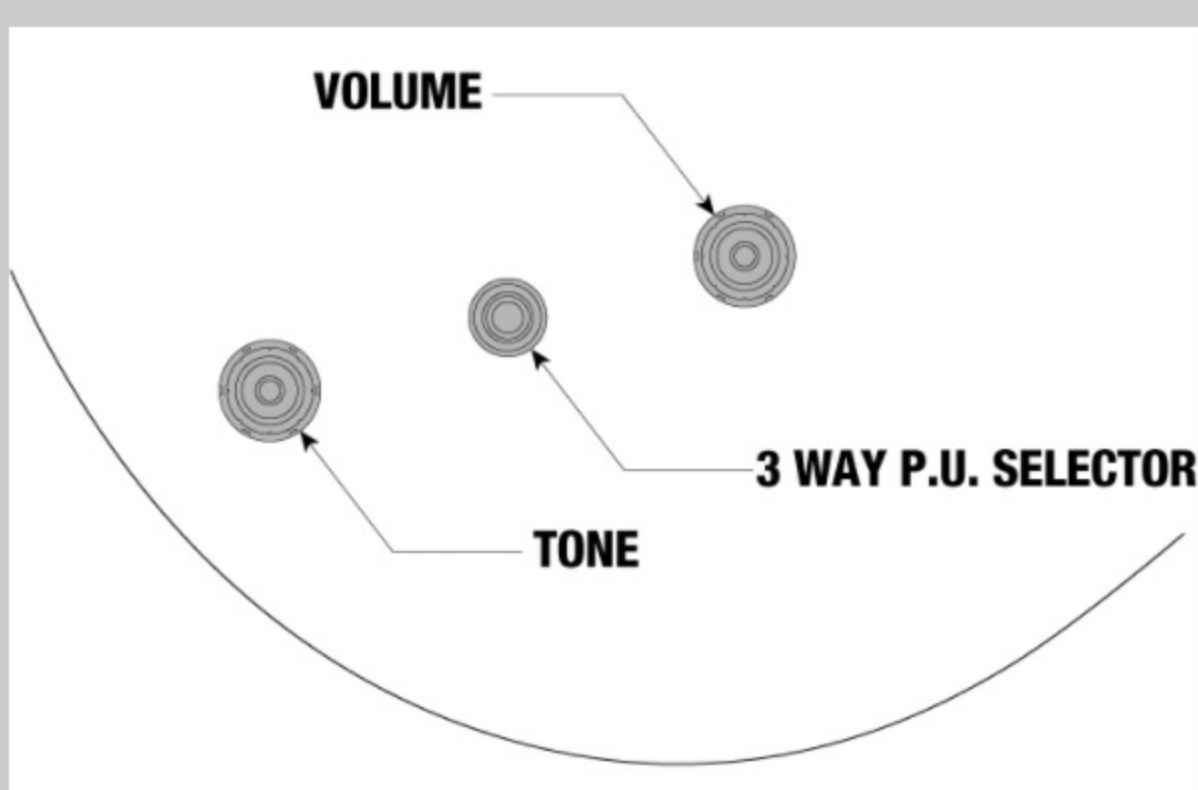

AF55L

COLOR VARIATION : 

TF : Tobacco Flat

SHARE :  

SPEC

SPECS

neck type	AF Artcore / Nyatoh / Set-in neck
top/back/side	Linden top / Linden back / Linden sides
fretboard	Bound Walnut fretboard / White dot inlay
fret	Medium frets
number of frets	20
bridge	Gibraltar Performer bridge
string space	10.5mm
tailpiece	VT06 tailpiece
neck pickup	Infinity R (H) neck pickup (Passive/Ceramic)
bridge pickup	Infinity R (H) bridge pickup (Passive/Ceramic)
factory tuning	1E,2B,3G,4D,5A,6E
string gauge	.010/.013/.017/.030/.042/.052
nut	Plastic nut
hardware color	Chrome

NECK DIMENSIONS

Scale :	628mm
a : Width	43mm at NUT
b : Width	56.3mm at 20F
c : Thickness	21mm at 1F
d : Thickness	24mm at 9F
Radius :	305mmR

DESCRIPTION +

BODY DIMENSIONS

a : Length	19 1/2"
b : Width	15 3/4"
c : Max Depth	3 5/8"

DESCRIPTION +

SWITCHING SYSTEM

DESCRIPTION +

CONTROLS

DESCRIPTION +

OTHER FEATURES

Recommended Case	MF100C
Recommended Bag	IHB541-BK