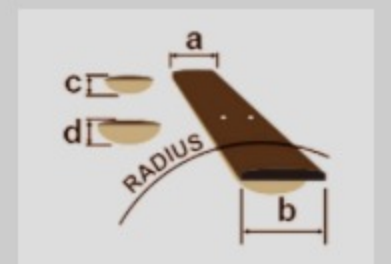

AF55L

COLOR VARIATION : 

TF : Tobacco Flat

SHARE :  

SPEC

SPECS

neck type	AF Artcore / Nyatoh / Set-in neck
top/back/side	Linden top / Linden back / Linden sides
fretboard	Bound Walnut fretboard / White dot inlay
fret	Medium frets
number of frets	20
bridge	Gibraltar Performer bridge
string space	10.5mm
tailpiece	VT06 tailpiece
neck pickup	Infinity R (H) neck pickup (Passive/Ceramic)
bridge pickup	Infinity R (H) bridge pickup (Passive/Ceramic)
factory tuning	1E,2B,3G,4D,5A,6E
string gauge	.010/.013/.017/.030/.042/.052
nut	Plastic nut
hardware color	Chrome

NECK DIMENSIONS

Scale :	628mm
a : Width	43mm at NUT
b : Width	56.3mm at 20F
c : Thickness	21mm at 1F
d : Thickness	24mm at 9F
Radius :	305mmR

DESCRIPTION +

BODY DIMENSIONS

a : Length	19 1/2"
b : Width	15 3/4"
c : Max Depth	3 5/8"