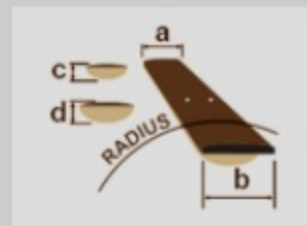

AF55L

COLOR VARIATION :

TF : Tobacco Flat

SHARE :

SPEC

SPECS

neck type	AF Artcore / Nyatoh / Set-in neck
top/back/side	Linden top / Linden back / Linden sides
fretboard	Bound Walnut fretboard / White dot inlay
fret	Medium frets
number of frets	20
bridge	Gibraltar Performer bridge
string space	10.5mm
tailpiece	VT06 tailpiece
neck pickup	Infinity R (H) neck pickup (Passive/Ceramic)
bridge pickup	Infinity R (H) bridge pickup (Passive/Ceramic)
factory tuning	1E,2B,3G,4D,5A,6E
string gauge	.010/.013/.017/.030/.042/.052
hardware color	Chrome

NECK DIMENSIONS

Scale :	628mm
a : Width	43mm at NUT
b : Width	56.3mm at 20F
c : Thickness	21mm at 1F
d : Thickness	24mm at 9F
Radius :	305mmR

DESCRIPTION +

BODY DIMENSIONS

a : Length	19 1/2"
b : Width	15 3/4"
c : Max Depth	3 5/8"

DESCRIPTION +

SWITCHING SYSTEM

neck

center

bridge

DESCRIPTION +

CONTROLS

DESCRIPTION +