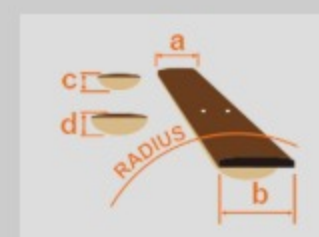

AF71F

TBC : Tobacco Brown

COLOR VARIATION :

SHARE :

SPEC

SPEC

neck type	Artcore AF / Mahogany / set-in neck
top/back/side	Maple top / Maple back / Maple sides
fretboard	Bound Laurel / Acrylic block inlay
fret	Medium frets
number of frets	20
bridge	ART-1 bridge
tailpiece	VT06 tailpiece
neck pickup	Classic Elite Mini (H) neck pickup (Passive/Alnico)
factory tuning	1E, 2B, 3G, 4D, 5A, 6E
string gauge	.010/.013/.017/.030/.042/.052
hardware color	Chrome

NECK DIMENSIONS

Scale :	628mm/24.7"
a : Width	43mm at NUT
b : Width	56mm at 20F
c : Thickness	21mm1
d : Thickness	24mm at 9F
Radius :	305mm

BODY DIMENSIONS

a : Length	19 1/2"
b : Width	15 3/4"
c : Max Depth	3 5/8"