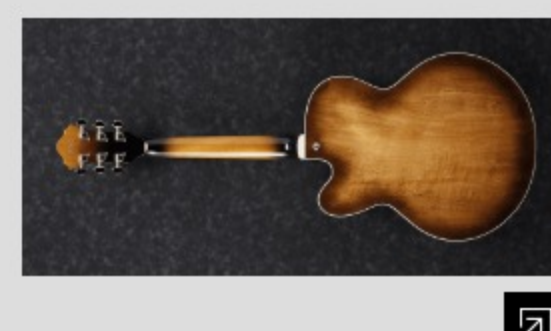

AF71F

TBC : Tobacco Brown

COLOR VARIATION :

SHARE :

SPEC

SPEC

neck type	Artcore AF / Mahogany / set-in neck
top/back/side	Maple top / Maple back / Maple sides
fretboard	Bound Laurel / Acrylic block inlay
fret	Medium frets
number of frets	20
bridge	ART-1 bridge
tailpiece	VT06 tailpiece
neck pickup	Classic Elite Mini (H) neck pickup (Passive/Alnico)
factory tuning	1E, 2B, 3G, 4D, 5A, 6E
string gauge	.010/.013/.017/.030/.042/.052
hardware color	Chrome

NECK DIMENSIONS

Scale :	628mm/24.7"
a : Width	43mm at NUT
b : Width	56mm at 20F
c : Thickness	21mm1
d : Thickness	24mm at 9F
Radius :	305mm

BODY DIMENSIONS

a : Length	19 1/2"
b : Width	15 3/4"
c : Max Depth	3 5/8"