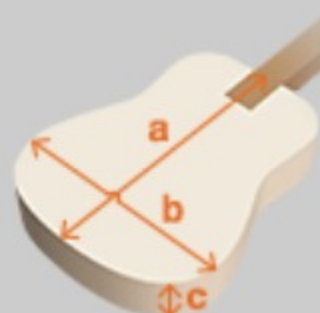

AF71F

TBC : Tobacco Brown

COLOR VARIATION :

SHARE :

SPEC

SPEC

neck type	Artcore AF / Mahogany / set-in neck
top/back/side	Maple top / Maple back / Maple sides
fretboard	Bound Laurel / Acrylic block inlay
fret	Medium frets
number of frets	20
bridge	ART-1 bridge
tailpiece	VT06 tailpiece
neck pickup	Classic Elite Mini (H) neck pickup (Passive/Alnico)
factory tuning	1E, 2B, 3G, 4D, 5A, 6E
string gauge	.010/.013/.017/.030/.042/.052
hardware color	Chrome

NECK DIMENSIONS

Scale :	628mm/24.7"
a : Width	43mm at NUT
b : Width	56mm at 20F
c : Thickness	21mm1
d : Thickness	24mm at 9F
Radius :	305mm

BODY DIMENSIONS

a : Length	19 1/2"
b : Width	15 3/4"
c : Max Depth	3 5/8"