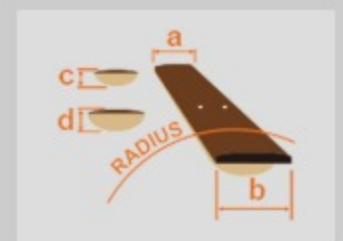

AF75

OLM : Olive Metallic

COLOR VARIATION :

SHARE : [f](#) [t](#)

SPEC

SPEC

neck type	Artcore AF / Mahogany / set-in neck
top/back/side	Maple top / Maple back / Maple sides
fretboard	Bound Laurel / Acrylic block inlay
fret	Medium frets
number of frets	20
bridge	ART-1 bridge
tailpiece	VT60 tailpiece
neck pickup	Classic Elite (H) neck pickup (Passive/Ceramic)
bridge pickup	Classic Elite (H) bridge pickup (Passive/Ceramic)
factory tuning	1E, 2B, 3G, 4D, 5A, 6E
string gauge	.010/.013/.017/.030/.042/.052
hardware color	Chrome

NECK DIMENSIONS

Scale :	628mm/24.7"
a : Width	43mm at NUT
b : Width	56mm at 20F
c : Thickness	21mm1
d : Thickness	24mm at 9F
Radius :	305mm

BODY DIMENSIONS

a : Length	19 1/2"
b : Width	15 3/4"
c : Max Depth	3 5/8"