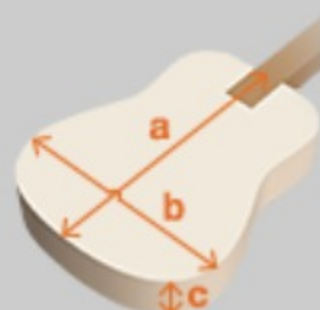

AF75

OLM : Olive Metallic

COLOR VARIATION :

SHARE : [f](#) [t](#)

SPEC

SPEC

neck type	Artcore AF / Mahogany / set-in neck
top/back/side	Maple top / Maple back / Maple sides
fretboard	Bound Laurel / Acrylic block inlay
fret	Medium frets
number of frets	20
bridge	ART-1 bridge
tailpiece	VT60 tailpiece
neck pickup	Classic Elite (H) neck pickup (Passive/Ceramic)
bridge pickup	Classic Elite (H) bridge pickup (Passive/Ceramic)
factory tuning	1E, 2B, 3G, 4D, 5A, 6E
string gauge	.010/.013/.017/.030/.042/.052
hardware color	Chrome

NECK DIMENSIONS

Scale :	628mm/24.7"
a : Width	43mm at NUT
b : Width	56mm at 20F
c : Thickness	21mm1
d : Thickness	24mm at 9F
Radius :	305mm

BODY DIMENSIONS

a : Length	19 1/2"
b : Width	15 3/4"
c : Max Depth	3 5/8"