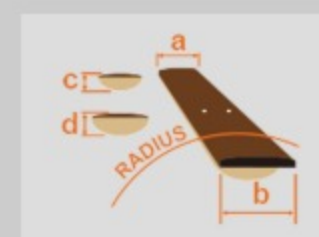

AF75

BS : Brown Sunburst

COLOR VARIATION :

SHARE :  

SPEC

SPEC

neck type	Artcore AF / Mahogany / set-in neck
top/back/side	Maple top / Maple back / Maple sides
fretboard	Bound Treated New Zealand Pine / Acrylic block inlay
fret	Medium frets
bridge	ART-1 bridge
tailpiece	VT60 tailpiece
neck pickup	Classic Elite (H) neck pickup (Passive/Ceramic)
bridge pickup	Classic Elite (H) bridge pickup (Passive/Ceramic)
hardware color	Chrome

NECK DIMENSIONS

Scale :	628mm/24.7"
a : Width	43mm at NUT
b : Width	56.3mm at 20F
c : Thickness	21mm1
d : Thickness	24mm at 9F
Radius :	305mm

BODY DIMENSIONS

a : Length	19 1/2"
b : Width	15 3/4"
c : Max Depth	3 5/8"