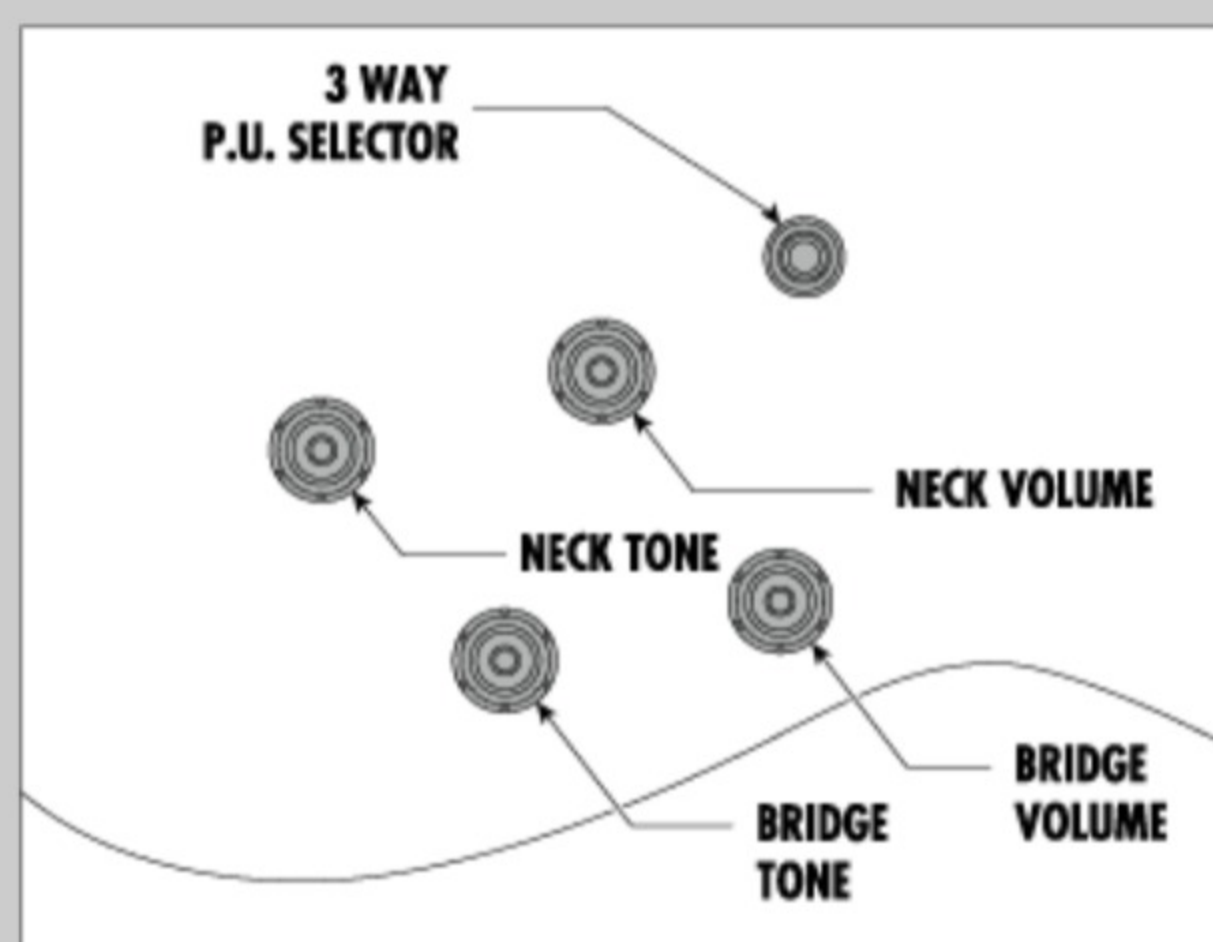

AF75 03

JBB : Jet Blue Burst

COLOR VARIATION :

SHARE : [f](#) [t](#)

SPEC

SPEC

neck type	AF Artcore / Nyatoh / Set-in neck
top/back/side	Linden top / Linden back / Linden sides
fretboard	Bound Laurel fretboard / Acrylic block inlay
fret	Medium frets
number of frets	20
bridge	ART-1 bridge
string space	10.4mm
tailpiece	VT60
neck pickup	Classic Elite (H) neck pickup (Passive/Ceramic)
bridge pickup	Classic Elite (H) bridge pickup (Passive/Ceramic)
factory tuning	1E,2B,3G,4D,5A,6E
string gauge	.010/.013/.017/.030/.042/.052
nut	Plastic
hardware color	Chrome

NECK DIMENSIONS

Scale :	628mm/24.7"
a : Width	43mm at NUT
b : Width	56.3mm at 20F
c : Thickness	21mm at 1F
d : Thickness	24mm at 9F
Radius :	305mmR

BODY DIMENSIONS

a : Length	19 1/2"
b : Width	15 3/4"
c : Max Depth	3 5/8"

SWITCHING SYSTEM

CONTROLS

OTHERS

Recommended Case	AF100C
------------------	--------