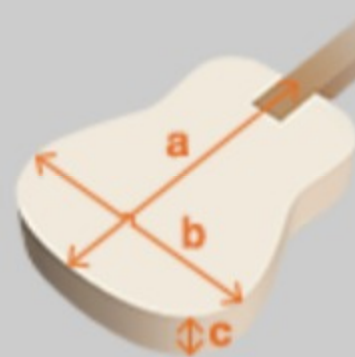

AF75 03

JBB : Jet Blue Burst

COLOR VARIATION :

SHARE : [f](#) [t](#)

SPEC

SPEC

neck type	AF Artcore / Nyatoh / Set-in neck
top/back/side	Linden top / Linden back / Linden sides
fretboard	Bound Laurel fretboard / Acrylic block inlay
fret	Medium frets
number of frets	20
bridge	ART-1 bridge
string space	10.4mm
tailpiece	VT60
neck pickup	Classic Elite (H) neck pickup (Passive/Ceramic)
bridge pickup	Classic Elite (H) bridge pickup (Passive/Ceramic)
factory tuning	1E,2B,3G,4D,5A,6E
string gauge	.010/.013/.017/.030/.042/.052
nut	Plastic
hardware color	Chrome

NECK DIMENSIONS

Scale :	628mm/24.7"
a : Width	43mm at NUT
b : Width	56.3mm at 20F
c : Thickness	21mm at 1F
d : Thickness	24mm at 9F
Radius :	305mmR

BODY DIMENSIONS

a : Length	19 1/2"
b : Width	15 3/4"
c : Max Depth	3 5/8"