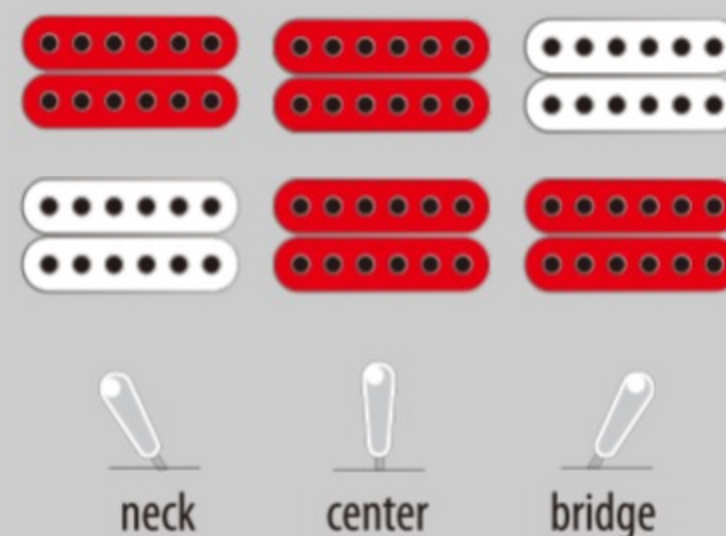

AF75 03

JBB : Jet Blue Burst

COLOR VARIATION :

SHARE : [f](#) [t](#)

SPEC

SPEC

neck type	AF Artcore / Nyatoh / Set-in neck
top/back/side	Linden top / Linden back / Linden sides
fretboard	Bound Laurel fretboard / Acrylic block inlay
fret	Medium frets
number of frets	20
bridge	ART-1 bridge
string space	10.4mm
tailpiece	VT60
neck pickup	Classic Elite (H) neck pickup (Passive/Ceramic)
bridge pickup	Classic Elite (H) bridge pickup (Passive/Ceramic)
factory tuning	1E,2B,3G,4D,5A,6E
string gauge	.010/.013/.017/.030/.042/.052
nut	Plastic
hardware color	Chrome

NECK DIMENSIONS

Scale :	628mm/24.7"
a : Width	43mm at NUT
b : Width	56.3mm at 20F
c : Thickness	21mm at 1F
d : Thickness	24mm at 9F
Radius :	305mmR

BODY DIMENSIONS

a : Length	19 1/2"
b : Width	15 3/4"
c : Max Depth	3 5/8"

SWITCHING SYSTEM

CONTROLS

OTHERS

Recommended Case	AF100C
------------------	--------