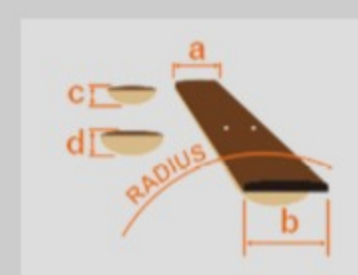

AF75 03

JBB : Jet Blue Burst

COLOR VARIATION :

SHARE : [f](#) [t](#)

SPEC

SPEC

neck type	AF Artcore / Nyatoh / Set-in neck
top/back/side	Linden top / Linden back / Linden sides
fretboard	Bound Laurel fretboard / Acrylic block inlay
fret	Medium frets
number of frets	20
bridge	ART-1 bridge
string space	10.4mm
tailpiece	VT60
neck pickup	Classic Elite (H) neck pickup (Passive/Ceramic)
bridge pickup	Classic Elite (H) bridge pickup (Passive/Ceramic)
factory tuning	1E,2B,3G,4D,5A,6E
string gauge	.010/.013/.017/.030/.042/.052
nut	Plastic
hardware color	Chrome

NECK DIMENSIONS

Scale :	628mm/24.7"
a : Width	43mm at NUT
b : Width	56.3mm at 20F
c : Thickness	21mm at 1F
d : Thickness	24mm at 9F
Radius :	305mmR

BODY DIMENSIONS

a : Length	19 1/2"
b : Width	15 3/4"
c : Max Depth	3 5/8"