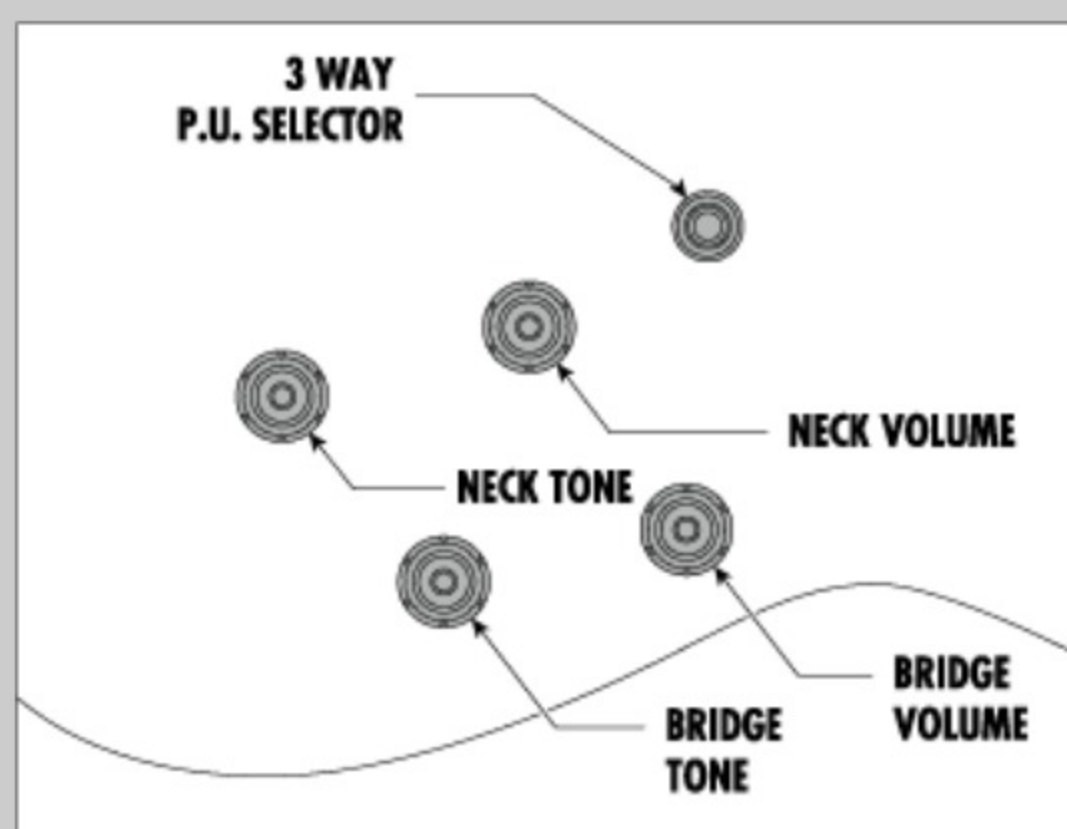

CONTROLS

OTHERS

Recommended Case	AF100C