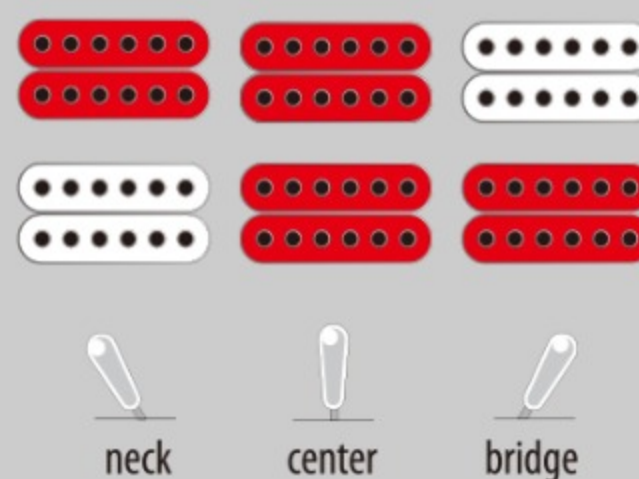

### SPEC

neck type	AF Artcore / Nyatoh / set-in neck
top/back/side	Linden top / Linden back / Linden sides
fretboard	Bound Walnut fretboard / Acrylic block inlay
fret	Medium frets
number of frets	20
bridge	Gibraltar Performer bridge
string space	10.5mm
tailpiece	VT60 tailpiece
neck pickup	Classic Elite (H) neck pickup (Passive/Ceramic)
bridge pickup	Classic Elite (H) bridge pickup (Passive/Ceramic)
factory tuning	1E,2B,3G,4D,5A,6E
string gauge	.010/.013/.017/.030/.042/.052
hardware color	Chrome

### NECK DIMENSIONS

Scale :	628mm/24.7"
a : Width	43mm at NUT
b : Width	56.3mm at 20F
c : Thickness	21mm at 1F
d : Thickness	24mm at 9F
Radius :	305mmR

### BODY DIMENSIONS

a : Length	19 1/2"
b : Width	15 3/4"
c : Max Depth	3 5/8"

### SWITCHING SYSTEM