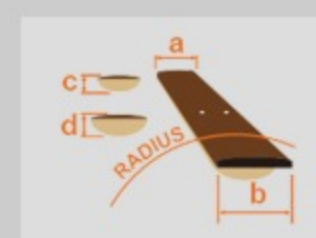

# AF75

JBB : Jet Blue Burst

COLOR VARIATION :

SHARE :  

### SPEC

neck type	AF Artcore / Nyatoh / set-in neck
top/back/side	Linden top / Linden back / Linden sides
fretboard	Bound Walnut fretboard / Acrylic block inlay
fret	Medium frets
number of frets	20
bridge	Gibraltar Performer bridge
string space	10.5mm
tailpiece	VT60 tailpiece
neck pickup	Classic Elite (H) neck pickup (Passive/Ceramic)
bridge pickup	Classic Elite (H) bridge pickup (Passive/Ceramic)
factory tuning	1E,2B,3G,4D,5A,6E
string gauge	.010/.013/.017/.030/.042/.052
hardware color	Chrome

### NECK DIMENSIONS

Scale :	628mm/24.7"
a : Width	43mm at NUT
b : Width	56.3mm at 20F
c : Thickness	21mm at 1F
d : Thickness	24mm at 9F
Radius :	305mmR

### BODY DIMENSIONS

a : Length	19 1/2"
b : Width	15 3/4"
c : Max Depth	3 5/8"