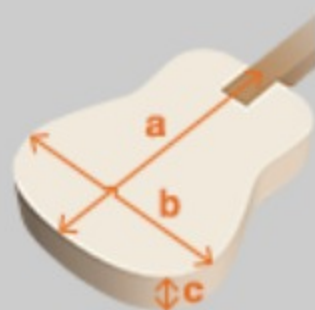

## SPEC

### SPEC

neck type	AF Artcore / Nyatoh / set-in neck
top/back/side	Linden top / Linden back / Linden sides
fretboard	Bound Walnut fretboard / Acrylic block inlay
fret	Medium frets
number of frets	20
bridge	Gibraltar Performer bridge
string space	10.5mm
tailpiece	VT60 tailpiece
neck pickup	Classic Elite (H) neck pickup (Passive/Ceramic)
bridge pickup	Classic Elite (H) bridge pickup (Passive/Ceramic)
factory tuning	1E,2B,3G,4D,5A,6E
string gauge	.010/.013/.017/.030/.042/.052
hardware color	Chrome

### NECK DIMENSIONS

Scale :	628mm/24.7"
a : Width	43mm at NUT
b : Width	56.3mm at 20F
c : Thickness	21mm at 1F
d : Thickness	24mm at 9F
Radius :	305mmR

### BODY DIMENSIONS

a : Length	19 1/2"
b : Width	15 3/4"
c : Max Depth	3 5/8"