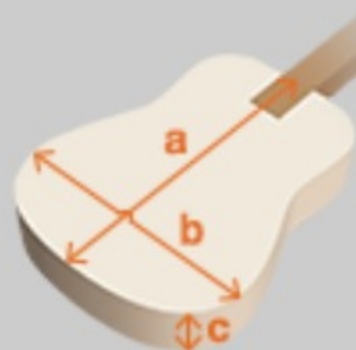

AF75

COLOR VARIATION :

BS : Brown Sunburst

SHARE :

SPEC

SPECS

| | |
|-----------------|---|
| neck type | AF Artcore / Nyatoh / Set-in neck |
| top/back/side | Linden top / Linden back / Linden sides |
| fretboard | Bound Walnut fretboard / Acrylic block inlay |
| fret | Medium frets |
| number of frets | 20 |
| bridge | Gibraltar Performer bridge |
| string space | 10.5mm |
| tailpiece | VT60 tailpiece |
| neck pickup | Classic Elite (H) neck pickup (Passive/Ceramic) |
| bridge pickup | Classic Elite (H) bridge pickup (Passive/Ceramic) |
| factory tuning | 1E,2B,3G,4D,5A,6E |
| string gauge | .010/.013/.017/.030/.042/.052 |
| nut | Plastic nut |
| hardware color | Chrome |

NECK DIMENSIONS

| | |
|---------------|---------------|
| Scale : | 628mm |
| a : Width | 43mm at NUT |
| b : Width | 56.3mm at 20F |
| c : Thickness | 21mm at 1F |
| d : Thickness | 24mm at 9F |
| Radius : | 305mmR |

DESCRIPTION +

BODY DIMENSIONS

| | |
|---------------|---------|
| a : Length | 19 1/2" |
| b : Width | 15 3/4" |
| c : Max Depth | 3 5/8" |

DESCRIPTION +

SWITCHING SYSTEM

On Off
DESCRIPTION +

CONTROLS

DESCRIPTION +