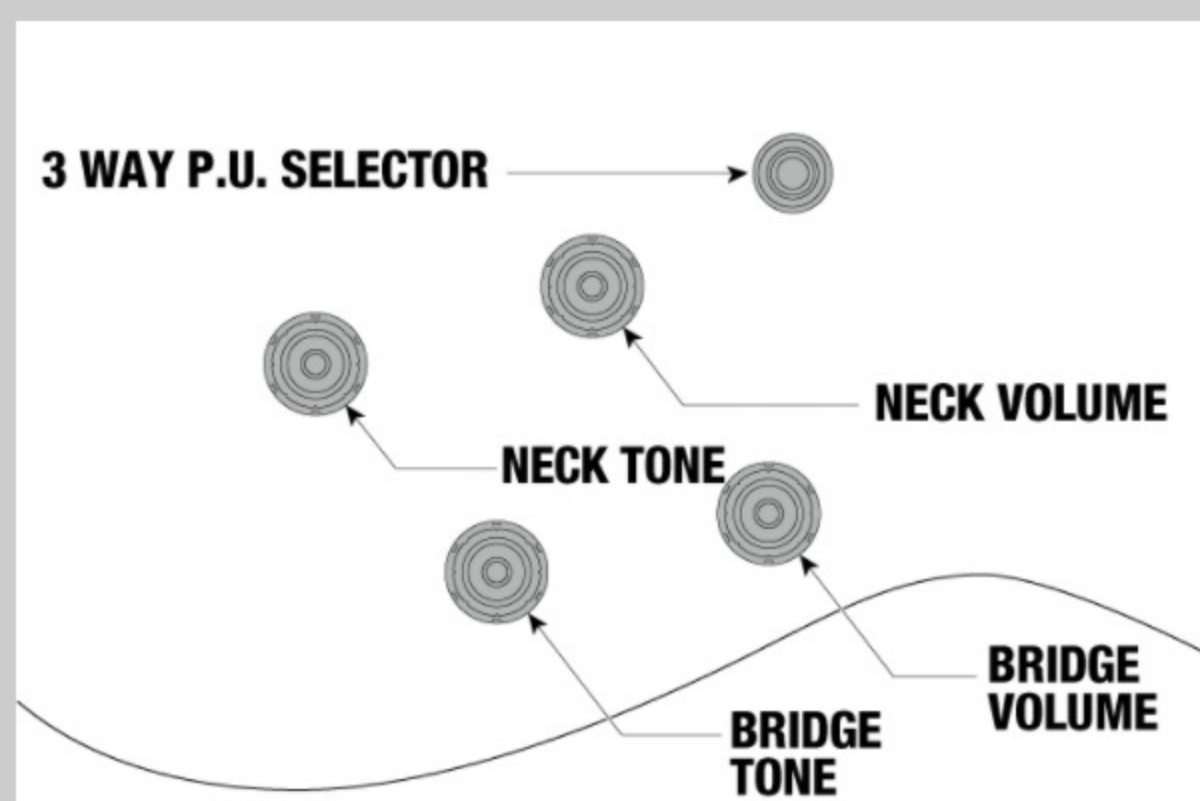

AF75

COLOR VARIATION :

BS : Brown Sunburst

SHARE :

SPEC

SPECS

| | |
|-----------------|---|
| neck type | AF Artcore / Nyatoh / Set-in neck |
| top/back/side | Linden top / Linden back / Linden sides |
| fretboard | Bound Walnut fretboard / Acrylic block inlay |
| fret | Medium frets |
| number of frets | 20 |
| bridge | Gibraltar Performer bridge |
| string space | 10.5mm |
| tailpiece | VT60 tailpiece |
| neck pickup | Classic Elite (H) neck pickup (Passive/Ceramic) |
| bridge pickup | Classic Elite (H) bridge pickup (Passive/Ceramic) |
| factory tuning | 1E,2B,3G,4D,5A,6E |
| string gauge | .010/.013/.017/.030/.042/.052 |
| nut | Plastic nut |
| hardware color | Chrome |

DESCRIPTION +

BODY DIMENSIONS

| | |
|---------------|---------|
| a : Length | 19 1/2" |
| b : Width | 15 3/4" |
| c : Max Depth | 3 5/8" |

DESCRIPTION +

SWITCHING SYSTEM

On Off
DESCRIPTION +

CONTROLS

DESCRIPTION +