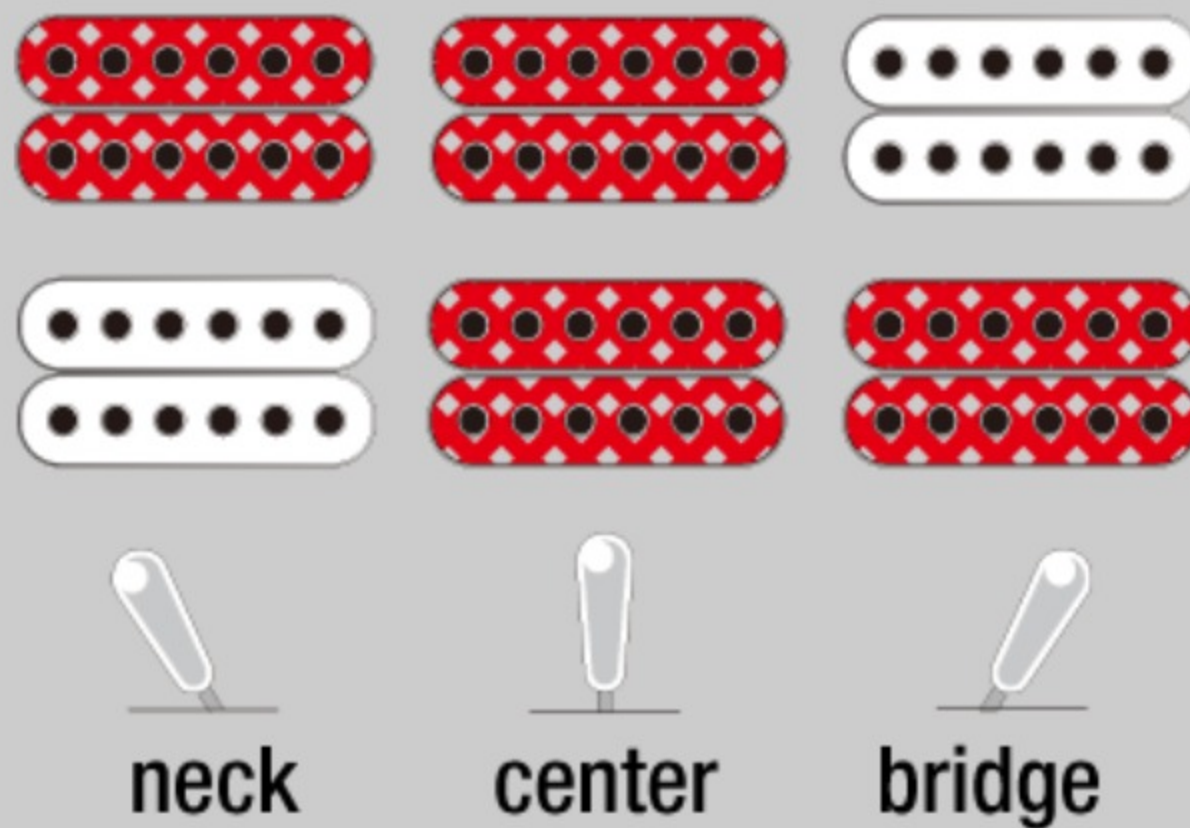

AF75

COLOR VARIATION :

BS : Brown Sunburst

SHARE :

SPEC

SPECS

| | |
|-----------------|---|
| neck type | AF Artcore / Nyatoh / Set-in neck |
| top/back/side | Linden top / Linden back / Linden sides |
| fretboard | Bound Walnut fretboard / Acrylic block inlay |
| fret | Medium frets |
| number of frets | 20 |
| bridge | Gibraltar Performer bridge |
| string space | 10.5mm |
| tailpiece | VT60 tailpiece |
| neck pickup | Classic Elite (H) neck pickup (Passive/Ceramic) |
| bridge pickup | Classic Elite (H) bridge pickup (Passive/Ceramic) |
| factory tuning | 1E,2B,3G,4D,5A,6E |
| string gauge | .010/.013/.017/.030/.042/.052 |
| nut | Plastic nut |
| hardware color | Chrome |

DESCRIPTION +

BODY DIMENSIONS

| | |
|---------------|---------|
| a : Length | 19 1/2" |
| b : Width | 15 3/4" |
| c : Max Depth | 3 5/8" |

DESCRIPTION +

SWITCHING SYSTEM

On Off
DESCRIPTION +

CONTROLS

DESCRIPTION +