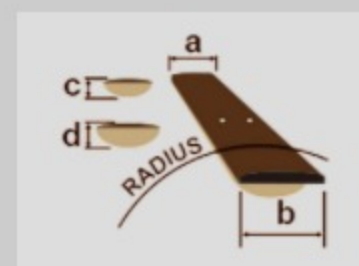

AF75

COLOR VARIATION :

BS : Brown Sunburst

SHARE :

SPEC

SPECS

| | |
|-----------------|---|
| neck type | AF Artcore / Nyatoh / Set-in neck |
| top/back/side | Linden top / Linden back / Linden sides |
| fretboard | Bound Walnut fretboard / Acrylic block inlay |
| fret | Medium frets |
| number of frets | 20 |
| bridge | Gibraltar Performer bridge |
| string space | 10.5mm |
| tailpiece | VT60 tailpiece |
| neck pickup | Classic Elite (H) neck pickup (Passive/Ceramic) |
| bridge pickup | Classic Elite (H) bridge pickup (Passive/Ceramic) |
| factory tuning | 1E,2B,3G,4D,5A,6E |
| string gauge | .010/.013/.017/.030/.042/.052 |
| nut | Plastic nut |
| hardware color | Chrome |

NECK DIMENSIONS

| | |
|---------------|---------------|
| Scale : | 628mm |
| a : Width | 43mm at NUT |
| b : Width | 56.3mm at 20F |
| c : Thickness | 21mm at 1F |
| d : Thickness | 24mm at 9F |
| Radius : | 305mmR |

DESCRIPTION +

BODY DIMENSIONS

| | |
|---------------|---------|
| a : Length | 19 1/2" |
| b : Width | 15 3/4" |
| c : Max Depth | 3 5/8" |

DESCRIPTION +

SWITCHING SYSTEM

On Off
DESCRIPTION +

CONTROLS

DESCRIPTION +