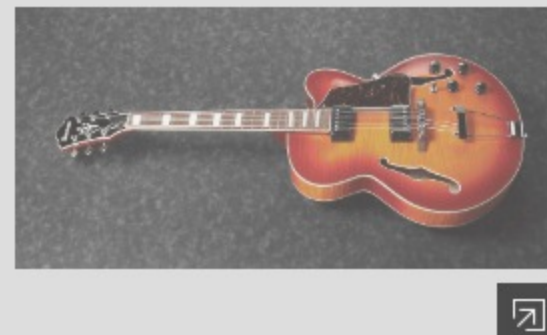

AF75FM

AWB : Aged Whiskey Burst

COLOR VARIATION :

SHARE :  

SPEC

SPEC

neck type	Artcore AF / Mahogany / set-in neck
top/back/side	Flamed Maple top / Flamed Maple back / Flamed Maple sides
fretboard	Bound Laurel / Acrylic block inlay
fret	Medium frets
number of frets	20
bridge	ART-1 bridge
tailpiece	VT06 tailpiece
neck pickup	Classic Elite (H) neck pickup (Passive/Ceramic)
bridge pickup	Classic Elite (H) bridge pickup (Passive/Ceramic)
factory tuning	1E, 2B, 3G, 4D, 5A, 6E
string gauge	.010/.013/.017/.030/.042/.052
hardware color	Chrome

NECK DIMENSIONS

Scale :	628mm/24.7"
a : Width	43mm at NUT
b : Width	56mm at 20F
c : Thickness	21mm1
d : Thickness	24mm at 9F
Radius :	305mm

BODY DIMENSIONS

a : Length	19 1/2"
b : Width	15 3/4"
c : Max Depth	3 5/8"