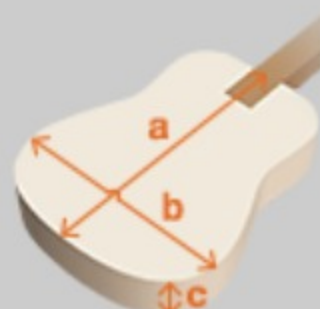

AF75FM

AWB : Aged Whiskey Burst

COLOR VARIATION :

SHARE :  

SPEC

SPEC

neck type	Artcore AF / Mahogany / set-in neck
top/back/side	Flamed Maple top / Flamed Maple back / Flamed Maple sides
fretboard	Bound Laurel / Acrylic block inlay
fret	Medium frets
number of frets	20
bridge	ART-1 bridge
tailpiece	VT06 tailpiece
neck pickup	Classic Elite (H) neck pickup (Passive/Ceramic)
bridge pickup	Classic Elite (H) bridge pickup (Passive/Ceramic)
factory tuning	1E, 2B, 3G, 4D, 5A, 6E
string gauge	.010/.013/.017/.030/.042/.052
hardware color	Chrome

NECK DIMENSIONS

Scale :	628mm/24.7"
a : Width	43mm at NUT
b : Width	56mm at 20F
c : Thickness	21mm1
d : Thickness	24mm at 9F
Radius :	305mm

BODY DIMENSIONS

a : Length	19 1/2"
b : Width	15 3/4"
c : Max Depth	3 5/8"