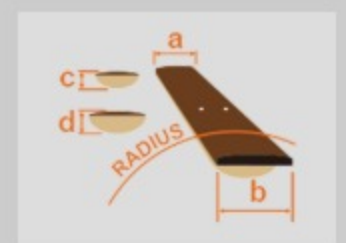

AF75FM

AWB : Aged Whiskey Burst

COLOR VARIATION :

SHARE :  

SPEC

SPEC

neck type	Artcore AF / Mahogany / set-in neck
top/back/side	Flamed Maple top / Flamed Maple back / Flamed Maple sides
fretboard	Bound Laurel / Acrylic block inlay
fret	Medium frets
number of frets	20
bridge	ART-1 bridge
tailpiece	VT06 tailpiece
neck pickup	Classic Elite (H) neck pickup (Passive/Ceramic)
bridge pickup	Classic Elite (H) bridge pickup (Passive/Ceramic)
factory tuning	1E, 2B, 3G, 4D, 5A, 6E
string gauge	.010/.013/.017/.030/.042/.052
hardware color	Chrome

NECK DIMENSIONS

Scale :	628mm/24.7"
a : Width	43mm at NUT
b : Width	56mm at 20F
c : Thickness	21mm1
d : Thickness	24mm at 9F
Radius :	305mm

BODY DIMENSIONS

a : Length	19 1/2"
b : Width	15 3/4"
c : Max Depth	3 5/8"