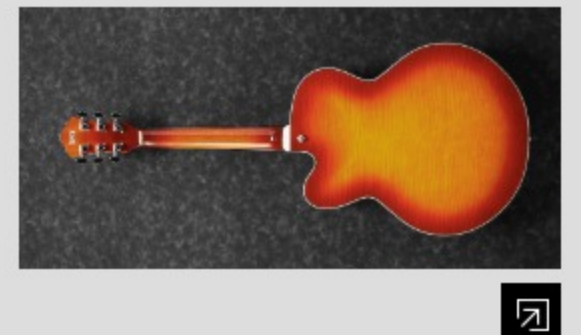

AF75FM

AWB : Aged Whiskey Burst

COLOR VARIATION :

SHARE :  

SPEC

SPEC

neck type	Artcore AF / Mahogany / set-in neck
top/back/side	Flamed Maple top / Flamed Maple back / Flamed Maple sides
fretboard	Bound Laurel / Acrylic block inlay
fret	Medium frets
number of frets	20
bridge	ART-1 bridge
tailpiece	VT06 tailpiece
neck pickup	Classic Elite (H) neck pickup (Passive/Ceramic)
bridge pickup	Classic Elite (H) bridge pickup (Passive/Ceramic)
factory tuning	1E, 2B, 3G, 4D, 5A, 6E
string gauge	.010/.013/.017/.030/.042/.052
hardware color	Chrome

NECK DIMENSIONS

Scale :	628mm/24.7"
a : Width	43mm at NUT
b : Width	56mm at 20F
c : Thickness	21mm1
d : Thickness	24mm at 9F
Radius :	305mm

BODY DIMENSIONS

a : Length	19 1/2"
b : Width	15 3/4"
c : Max Depth	3 5/8"