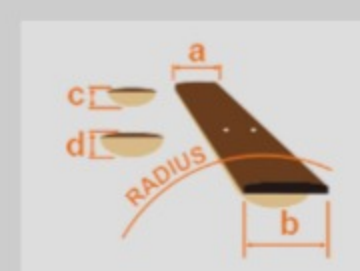

AF75FM 02

AWB : Aged Whiskey Burst

COLOR VARIATION :

SHARE :  

SPEC

SPEC

neck type	AF Artcore / Nyatoh / Set-in neck
top/back/side	Flamed Maple top / Flamed Maple back / Flamed Maple sides
fretboard	Bound Laurel fretboard / Acrylic block inlay
fret	Medium frets
number of frets	20
bridge	ART-1 bridge
string space	10.4mm
tailpiece	VT06
neck pickup	Classic Elite (H) neck pickup (Passive/Ceramic)
bridge pickup	Classic Elite (H) bridge pickup (Passive/Ceramic)
factory tuning	1E,2B,3G,4D,5A,6E
string gauge	.010/.013/.017/.030/.042/.052
nut	Plastic
hardware color	Chrome

NECK DIMENSIONS

Scale :	628mm/24.7"
a : Width	43mm at NUT
b : Width	56.3mm at 20F
c : Thickness	21mm at 1F
d : Thickness	24mm at 9F
Radius :	305mmR

BODY DIMENSIONS

a : Length	19 1/2"
b : Width	15 3/4"
c : Max Depth	3 5/8"

SWITCHING SYSTEM

neck center bridge

CONTROLS

OTHERS

Recommended Case AF100C