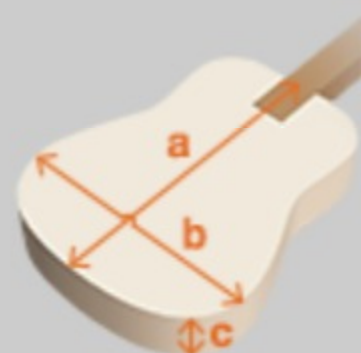

AF75FM 02

AWB : Aged Whiskey Burst

COLOR VARIATION :

SHARE :  

SPEC

SPEC

neck type	AF Artcore / Nyatoh / Set-in neck
top/back/side	Flamed Maple top / Flamed Maple back / Flamed Maple sides
fretboard	Bound Laurel fretboard / Acrylic block inlay
fret	Medium frets
number of frets	20
bridge	ART-1 bridge
string space	10.4mm
tailpiece	VT06
neck pickup	Classic Elite (H) neck pickup (Passive/Ceramic)
bridge pickup	Classic Elite (H) bridge pickup (Passive/Ceramic)
factory tuning	1E,2B,3G,4D,5A,6E
string gauge	.010/.013/.017/.030/.042/.052
nut	Plastic
hardware color	Chrome

NECK DIMENSIONS

Scale :	628mm/24.7"
a : Width	43mm at NUT
b : Width	56.3mm at 20F
c : Thickness	21mm at 1F
d : Thickness	24mm at 9F
Radius :	305mmR

BODY DIMENSIONS

a : Length	19 1/2"
b : Width	15 3/4"
c : Max Depth	3 5/8"

SWITCHING SYSTEM

neck center bridge

CONTROLS

OTHERS

Recommended Case AF100C