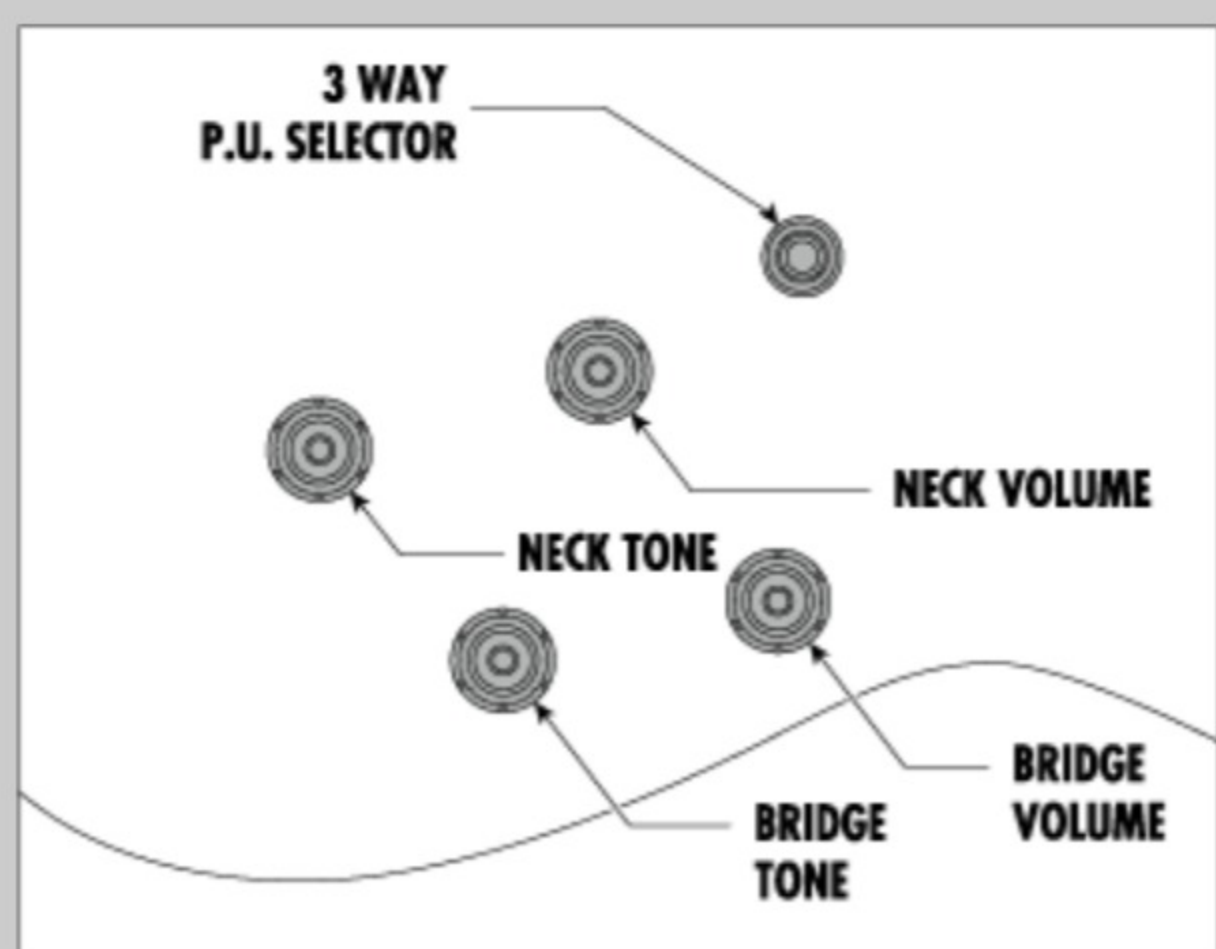

AF75FM 02

AWB : Aged Whiskey Burst

COLOR VARIATION :

SHARE :  

SPEC

SPEC

neck type	AF Artcore / Nyatoh / Set-in neck
top/back/side	Flamed Maple top / Flamed Maple back / Flamed Maple sides
fretboard	Bound Laurel fretboard / Acrylic block inlay
fret	Medium frets
number of frets	20
bridge	ART-1 bridge
string space	10.4mm
tailpiece	VT06
neck pickup	Classic Elite (H) neck pickup (Passive/Ceramic)
bridge pickup	Classic Elite (H) bridge pickup (Passive/Ceramic)
factory tuning	1E,2B,3G,4D,5A,6E
string gauge	.010/.013/.017/.030/.042/.052
nut	Plastic
hardware color	Chrome

NECK DIMENSIONS

Scale :	628mm/24.7"
a : Width	43mm at NUT
b : Width	56.3mm at 20F
c : Thickness	21mm at 1F
d : Thickness	24mm at 9F
Radius :	305mmR

BODY DIMENSIONS

a : Length	19 1/2"
b : Width	15 3/4"
c : Max Depth	3 5/8"

SWITCHING SYSTEM

neck center bridge

CONTROLS

OTHERS

Recommended Case AF100C