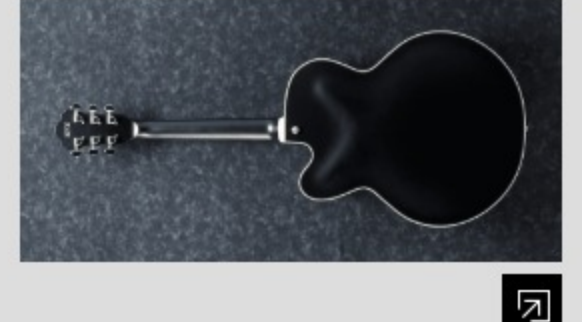

AF75G

BKF : Black Flat

COLOR VARIATION :

SHARE : [f](#) [t](#)

SPEC

SPEC

neck type	Artcore AF / Mahogany / set-in neck
top/back/side	Maple top / Maple back / Maple sides
fretboard	Bound Laurel / Acrylic block inlay
fret	Medium frets
number of frets	20
bridge	ART-1 bridge
tailpiece	VT60 tailpiece
neck pickup	Classic Elite (H) neck pickup (Passive/Ceramic)
bridge pickup	Classic Elite (H) bridge pickup (Passive/Ceramic)
factory tuning	1E,2B,3G,4D,5A,6E
string gauge	.010/.013/.017/.030/.042/.052
hardware color	Gold

NECK DIMENSIONS

Scale :	628mm/24.7"
a : Width	43mm at NUT
b : Width	56mm at 20F
c : Thickness	21mm1
d : Thickness	24mm at 9F
Radius :	305mm

BODY DIMENSIONS

a : Length	19 1/2"
b : Width	15 3/4"
c : Max Depth	3 5/8"