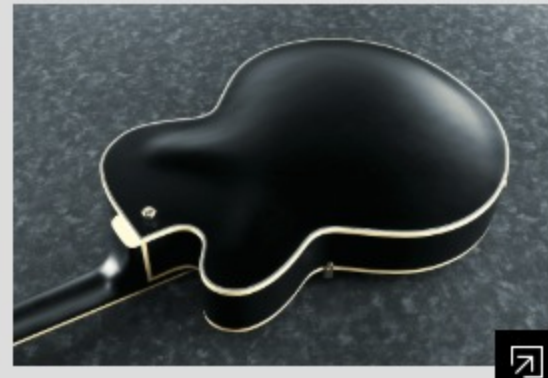

AF75G

BKF : Black Flat

COLOR VARIATION :

SHARE : [f](#) [t](#)

SPEC

SPEC

neck type	Artcore AF / Mahogany / set-in neck
top/back/side	Maple top / Maple back / Maple sides
fretboard	Bound Laurel / Acrylic block inlay
fret	Medium frets
number of frets	20
bridge	ART-1 bridge
tailpiece	VT60 tailpiece
neck pickup	Classic Elite (H) neck pickup (Passive/Ceramic)
bridge pickup	Classic Elite (H) bridge pickup (Passive/Ceramic)
factory tuning	1E,2B,3G,4D,5A,6E
string gauge	.010/.013/.017/.030/.042/.052
hardware color	Gold

NECK DIMENSIONS

Scale :	628mm/24.7"
a : Width	43mm at NUT
b : Width	56mm at 20F
c : Thickness	21mm1
d : Thickness	24mm at 9F
Radius :	305mm

BODY DIMENSIONS

a : Length	19 1/2"
b : Width	15 3/4"
c : Max Depth	3 5/8"