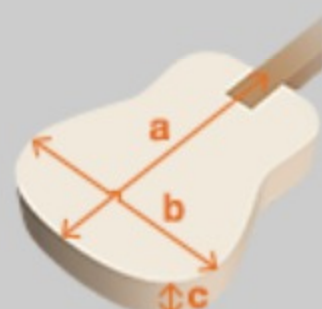

AF75G

BKF : Black Flat

COLOR VARIATION :

SHARE : [f](#) [t](#)

SPEC

SPEC

neck type	Artcore AF / Mahogany / set-in neck
top/back/side	Maple top / Maple back / Maple sides
fretboard	Bound Laurel / Acrylic block inlay
fret	Medium frets
number of frets	20
bridge	ART-1 bridge
tailpiece	VT60 tailpiece
neck pickup	Classic Elite (H) neck pickup (Passive/Ceramic)
bridge pickup	Classic Elite (H) bridge pickup (Passive/Ceramic)
factory tuning	1E,2B,3G,4D,5A,6E
string gauge	.010/.013/.017/.030/.042/.052
hardware color	Gold

NECK DIMENSIONS

Scale :	628mm/24.7"
a : Width	43mm at NUT
b : Width	56mm at 20F
c : Thickness	21mm1
d : Thickness	24mm at 9F
Radius :	305mm

BODY DIMENSIONS

a : Length	19 1/2"
b : Width	15 3/4"
c : Max Depth	3 5/8"