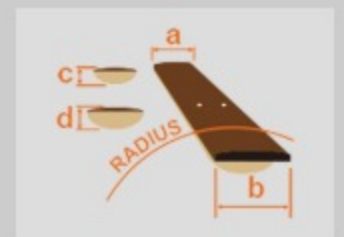

AF75G

BKF : Black Flat

COLOR VARIATION :

SHARE : [f](#) [t](#)

SPEC

SPEC

neck type	Artcore AF / Mahogany / set-in neck
top/back/side	Maple top / Maple back / Maple sides
fretboard	Bound Laurel / Acrylic block inlay
fret	Medium frets
number of frets	20
bridge	ART-1 bridge
tailpiece	VT60 tailpiece
neck pickup	Classic Elite (H) neck pickup (Passive/Ceramic)
bridge pickup	Classic Elite (H) bridge pickup (Passive/Ceramic)
factory tuning	1E,2B,3G,4D,5A,6E
string gauge	.010/.013/.017/.030/.042/.052
hardware color	Gold

NECK DIMENSIONS

Scale :	628mm/24.7"
a : Width	43mm at NUT
b : Width	56mm at 20F
c : Thickness	21mm1
d : Thickness	24mm at 9F
Radius :	305mm

BODY DIMENSIONS

a : Length	19 1/2"
b : Width	15 3/4"
c : Max Depth	3 5/8"