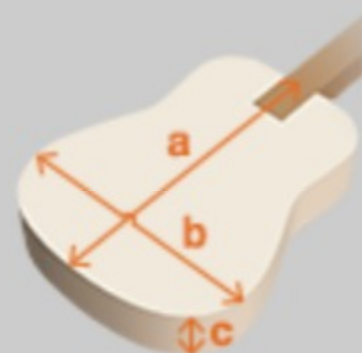

AF75G 02

BKF : Black Flat

COLOR VARIATION :

SHARE :  

SPEC

SPEC

neck type	AF Artcore / Nyatoh / Set-in neck
top/back/side	Linden top / Linden back / Linden sides
fretboard	Bound Laurel fretboard / Acrylic block inlay
fret	Medium frets
number of frets	20
bridge	ART-1 bridge
string space	10.4mm
tailpiece	VT60
neck pickup	Classic Elite (H) neck pickup (Passive/Ceramic)
bridge pickup	Classic Elite (H) bridge pickup (Passive/Ceramic)
factory tuning	1E,2B,3G,4D,5A,6E
string gauge	.010/.013/.017/.030/.042/.052
nut	Plastic
hardware color	Gold

NECK DIMENSIONS

Scale :	628mm/24.7"
a : Width	43mm at NUT
b : Width	56.3mm at 20F
c : Thickness	21mm at 1F
d : Thickness	24mm at 9F
Radius :	305mmR

BODY DIMENSIONS

a : Length	19 1/2"
b : Width	15 3/4"
c : Max Depth	3 5/8"