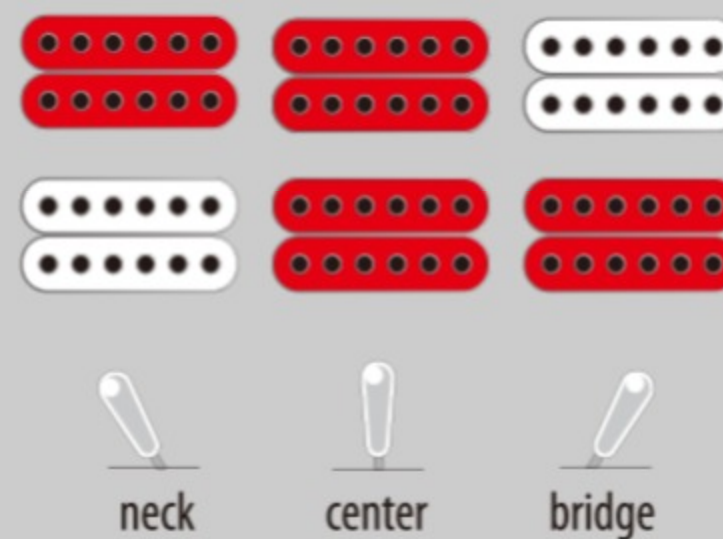

AF75G 02

BKF : Black Flat

COLOR VARIATION :

SHARE :  

SPEC

SPEC

neck type	AF Artcore / Nyatoh / Set-in neck
top/back/side	Linden top / Linden back / Linden sides
fretboard	Bound Laurel fretboard / Acrylic block inlay
fret	Medium frets
number of frets	20
bridge	ART-1 bridge
string space	10.4mm
tailpiece	VT60
neck pickup	Classic Elite (H) neck pickup (Passive/Ceramic)
bridge pickup	Classic Elite (H) bridge pickup (Passive/Ceramic)
factory tuning	1E,2B,3G,4D,5A,6E
string gauge	.010/.013/.017/.030/.042/.052
nut	Plastic
hardware color	Gold

NECK DIMENSIONS

Scale :	628mm/24.7"
a : Width	43mm at NUT
b : Width	56.3mm at 20F
c : Thickness	21mm at 1F
d : Thickness	24mm at 9F
Radius :	305mmR

BODY DIMENSIONS

a : Length	19 1/2"
b : Width	15 3/4"
c : Max Depth	3 5/8"

SWITCHING SYSTEM

CONTROLS

OTHERS

Recommended Case AF100C