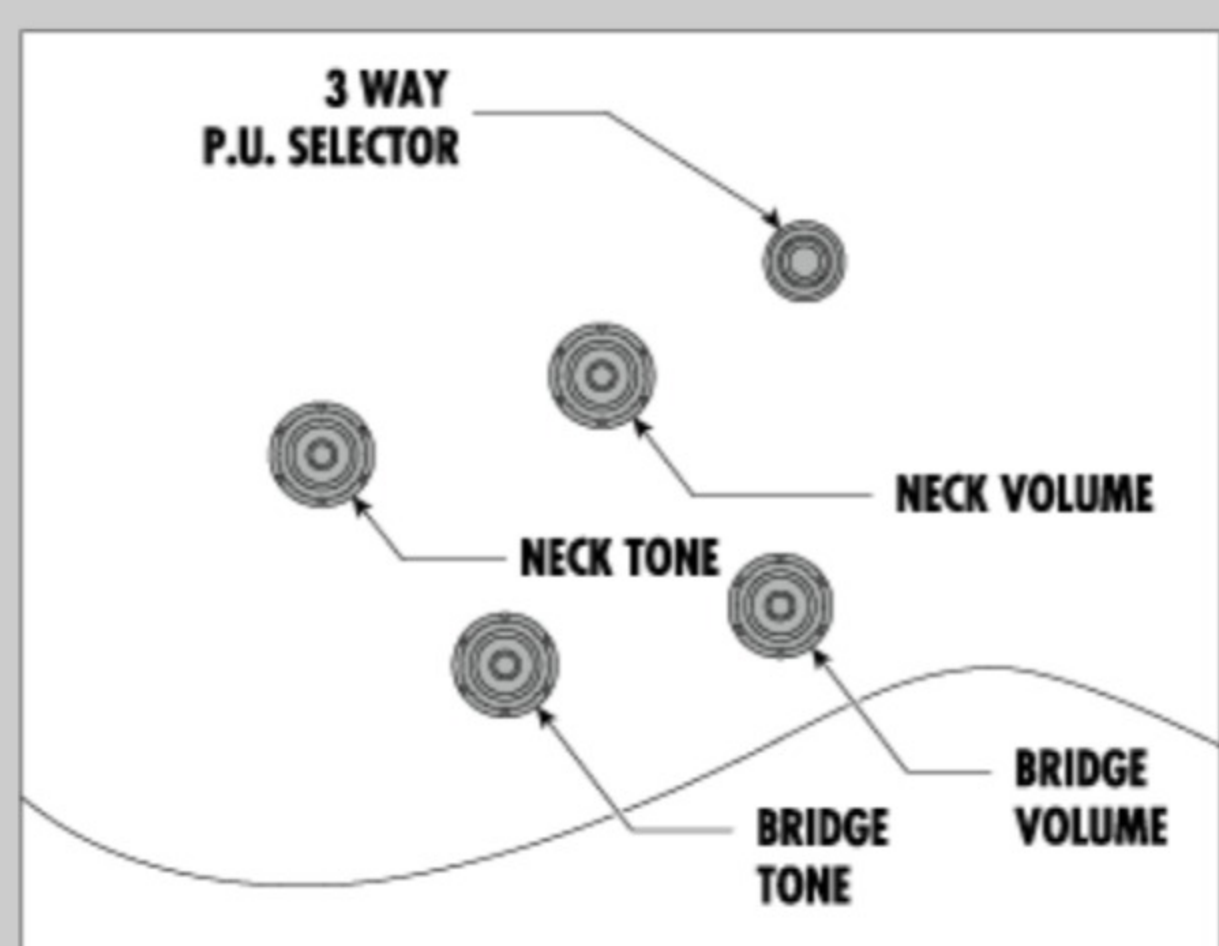

AF75G 02

BKF : Black Flat

COLOR VARIATION :

SHARE :  

SPEC

SPEC

neck type	AF Artcore / Nyatoh / Set-in neck
top/back/side	Linden top / Linden back / Linden sides
fretboard	Bound Laurel fretboard / Acrylic block inlay
fret	Medium frets
number of frets	20
bridge	ART-1 bridge
string space	10.4mm
tailpiece	VT60
neck pickup	Classic Elite (H) neck pickup (Passive/Ceramic)
bridge pickup	Classic Elite (H) bridge pickup (Passive/Ceramic)
factory tuning	1E,2B,3G,4D,5A,6E
string gauge	.010/.013/.017/.030/.042/.052
nut	Plastic
hardware color	Gold

NECK DIMENSIONS

Scale :	628mm/24.7"
a : Width	43mm at NUT
b : Width	56.3mm at 20F
c : Thickness	21mm at 1F
d : Thickness	24mm at 9F
Radius :	305mmR

BODY DIMENSIONS

a : Length	19 1/2"
b : Width	15 3/4"
c : Max Depth	3 5/8"

SWITCHING SYSTEM

CONTROLS

OTHERS

Recommended Case AF100C