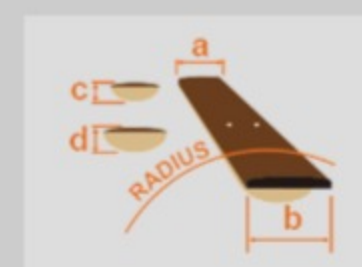

AF75G 02

BKF : Black Flat

COLOR VARIATION :

SHARE :  

SPEC

SPEC

neck type	AF Artcore / Nyatoh / Set-in neck
top/back/side	Linden top / Linden back / Linden sides
fretboard	Bound Laurel fretboard / Acrylic block inlay
fret	Medium frets
number of frets	20
bridge	ART-1 bridge
string space	10.4mm
tailpiece	VT60
neck pickup	Classic Elite (H) neck pickup (Passive/Ceramic)
bridge pickup	Classic Elite (H) bridge pickup (Passive/Ceramic)
factory tuning	1E,2B,3G,4D,5A,6E
string gauge	.010/.013/.017/.030/.042/.052
nut	Plastic
hardware color	Gold

NECK DIMENSIONS

Scale :	628mm/24.7"
a : Width	43mm at NUT
b : Width	56.3mm at 20F
c : Thickness	21mm at 1F
d : Thickness	24mm at 9F
Radius :	305mmR

BODY DIMENSIONS

a : Length	19 1/2"
b : Width	15 3/4"
c : Max Depth	3 5/8"