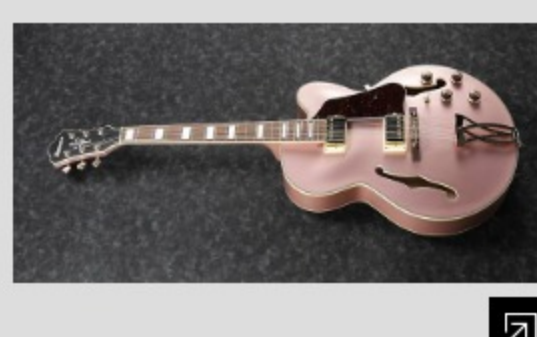

AF75G

BKF : Black Flat

COLOR VARIATION :

SHARE :

SPEC

SPEC

neck type	AF Artcore / Nyatoh / set-in neck
top/back/side	Linden top / Linden back / Linden sides
fretboard	Bound Walnut fretboard / Acrylic block inlay
fret	Medium frets
number of frets	20
bridge	Gibraltar Performer bridge
string space	10.5mm
tailpiece	VT60 tailpiece
neck pickup	Classic Elite (H) neck pickup (Passive/Ceramic)
bridge pickup	Classic Elite (H) bridge pickup (Passive/Ceramic)
factory tuning	1E,2B,3G,4D,5A,6E
string gauge	.010/.013/.017/.030/.042/.052
hardware color	Gold