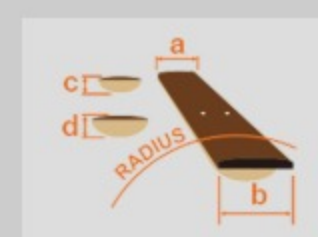

AF75G

BKF : Black Flat

COLOR VARIATION :

SHARE :

SPEC

SPEC

neck type	AF Artcore / Nyatoh / set-in neck
top/back/side	Linden top / Linden back / Linden sides
fretboard	Bound Walnut fretboard / Acrylic block inlay
fret	Medium frets
number of frets	20
bridge	Gibraltar Performer bridge
string space	10.5mm
tailpiece	VT60 tailpiece
neck pickup	Classic Elite (H) neck pickup (Passive/Ceramic)
bridge pickup	Classic Elite (H) bridge pickup (Passive/Ceramic)
factory tuning	1E,2B,3G,4D,5A,6E
string gauge	.010/.013/.017/.030/.042/.052
hardware color	Gold

NECK DIMENSIONS

Scale :	628mm/24.7"
a : Width	43mm at NUT
b : Width	56.3mm at 20F
c : Thickness	21mm at 1F
d : Thickness	24mm at 9F
Radius :	305mmR

BODY DIMENSIONS

a : Length	19 1/2"
b : Width	15 3/4"
c : Max Depth	3 5/8"