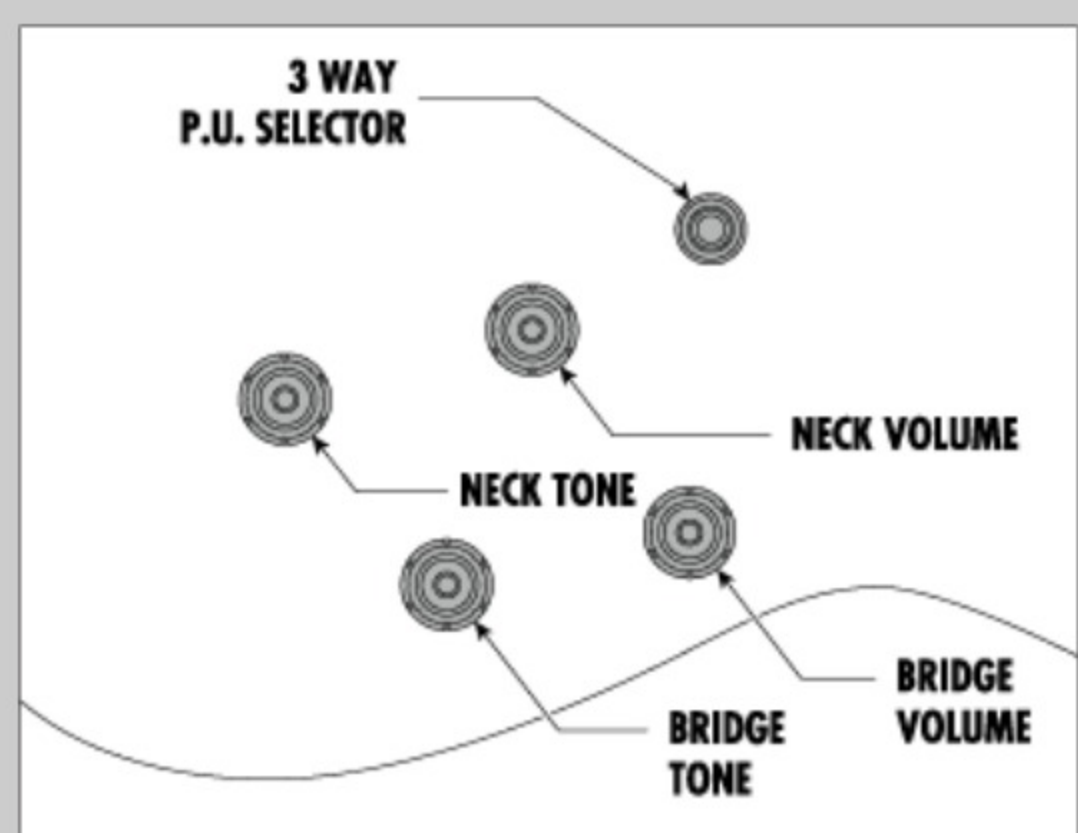

AF75G

BKF : Black Flat

COLOR VARIATION :

SHARE :

SPEC

SPEC

neck type	AF Artcore / Nyatoh / set-in neck
top/back/side	Linden top / Linden back / Linden sides
fretboard	Bound Walnut fretboard / Acrylic block inlay
fret	Medium frets
number of frets	20
bridge	Gibraltar Performer bridge
string space	10.5mm
tailpiece	VT60 tailpiece
neck pickup	Classic Elite (H) neck pickup (Passive/Ceramic)
bridge pickup	Classic Elite (H) bridge pickup (Passive/Ceramic)
factory tuning	1E,2B,3G,4D,5A,6E
string gauge	.010/.013/.017/.030/.042/.052
hardware color	Gold

NECK DIMENSIONS

Scale :	628mm/24.7"
a : Width	43mm at NUT
b : Width	56.3mm at 20F
c : Thickness	21mm at 1F
d : Thickness	24mm at 9F
Radius :	305mmR

BODY DIMENSIONS

a : Length	19 1/2"
b : Width	15 3/4"
c : Max Depth	3 5/8"

SWITCHING SYSTEM

CONTROLS

OTHERS

Recommended Case AF100C