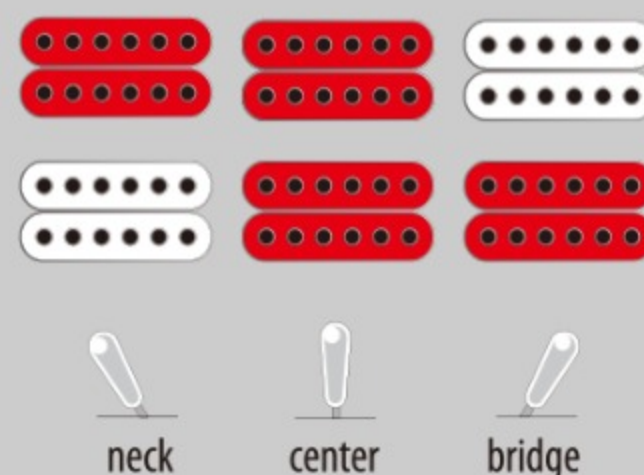

AF75G

BKF : Black Flat

COLOR VARIATION :

SHARE :

SPEC

SPEC

neck type	AF Artcore / Nyatoh / set-in neck
top/back/side	Linden top / Linden back / Linden sides
fretboard	Bound Walnut fretboard / Acrylic block inlay
fret	Medium frets
number of frets	20
bridge	Gibraltar Performer bridge
string space	10.5mm
tailpiece	VT60 tailpiece
neck pickup	Classic Elite (H) neck pickup (Passive/Ceramic)
bridge pickup	Classic Elite (H) bridge pickup (Passive/Ceramic)
factory tuning	1E,2B,3G,4D,5A,6E
string gauge	.010/.013/.017/.030/.042/.052
hardware color	Gold

NECK DIMENSIONS

Scale :	628mm/24.7"
a : Width	43mm at NUT
b : Width	56.3mm at 20F
c : Thickness	21mm at 1F
d : Thickness	24mm at 9F
Radius :	305mmR

BODY DIMENSIONS

a : Length	19 1/2"
b : Width	15 3/4"
c : Max Depth	3 5/8"

SWITCHING SYSTEM

CONTROLS

OTHERS

Recommended Case AF100C