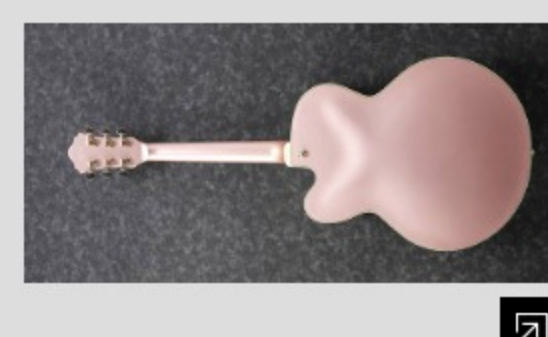

AF75G

BKF : Black Flat

COLOR VARIATION :

SHARE :

SPEC

SPEC

neck type	AF Artcore / Nyatoh / set-in neck
top/back/side	Linden top / Linden back / Linden sides
fretboard	Bound Walnut fretboard / Acrylic block inlay
fret	Medium frets
number of frets	20
bridge	Gibraltar Performer bridge
string space	10.5mm
tailpiece	VT60 tailpiece
neck pickup	Classic Elite (H) neck pickup (Passive/Ceramic)
bridge pickup	Classic Elite (H) bridge pickup (Passive/Ceramic)
factory tuning	1E,2B,3G,4D,5A,6E
string gauge	.010/.013/.017/.030/.042/.052
hardware color	Gold

NECK DIMENSIONS

Scale :	628mm/24.7"
a : Width	43mm at NUT
b : Width	56.3mm at 20F
c : Thickness	21mm at 1F
d : Thickness	24mm at 9F
Radius :	305mmR

BODY DIMENSIONS

a : Length	19 1/2"
b : Width	15 3/4"
c : Max Depth	3 5/8"