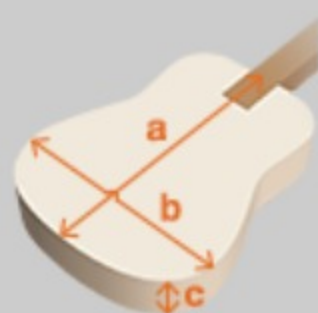

AF75G

BKF : Black Flat

COLOR VARIATION :

SHARE :

SPEC

SPEC

neck type	AF Artcore / Nyatoh / set-in neck
top/back/side	Linden top / Linden back / Linden sides
fretboard	Bound Walnut fretboard / Acrylic block inlay
fret	Medium frets
number of frets	20
bridge	Gibraltar Performer bridge
string space	10.5mm
tailpiece	VT60 tailpiece
neck pickup	Classic Elite (H) neck pickup (Passive/Ceramic)
bridge pickup	Classic Elite (H) bridge pickup (Passive/Ceramic)
factory tuning	1E,2B,3G,4D,5A,6E
string gauge	.010/.013/.017/.030/.042/.052
hardware color	Gold

NECK DIMENSIONS

Scale :	628mm/24.7"
a : Width	43mm at NUT
b : Width	56.3mm at 20F
c : Thickness	21mm at 1F
d : Thickness	24mm at 9F
Radius :	305mmR

BODY DIMENSIONS

a : Length	19 1/2"
b : Width	15 3/4"
c : Max Depth	3 5/8"