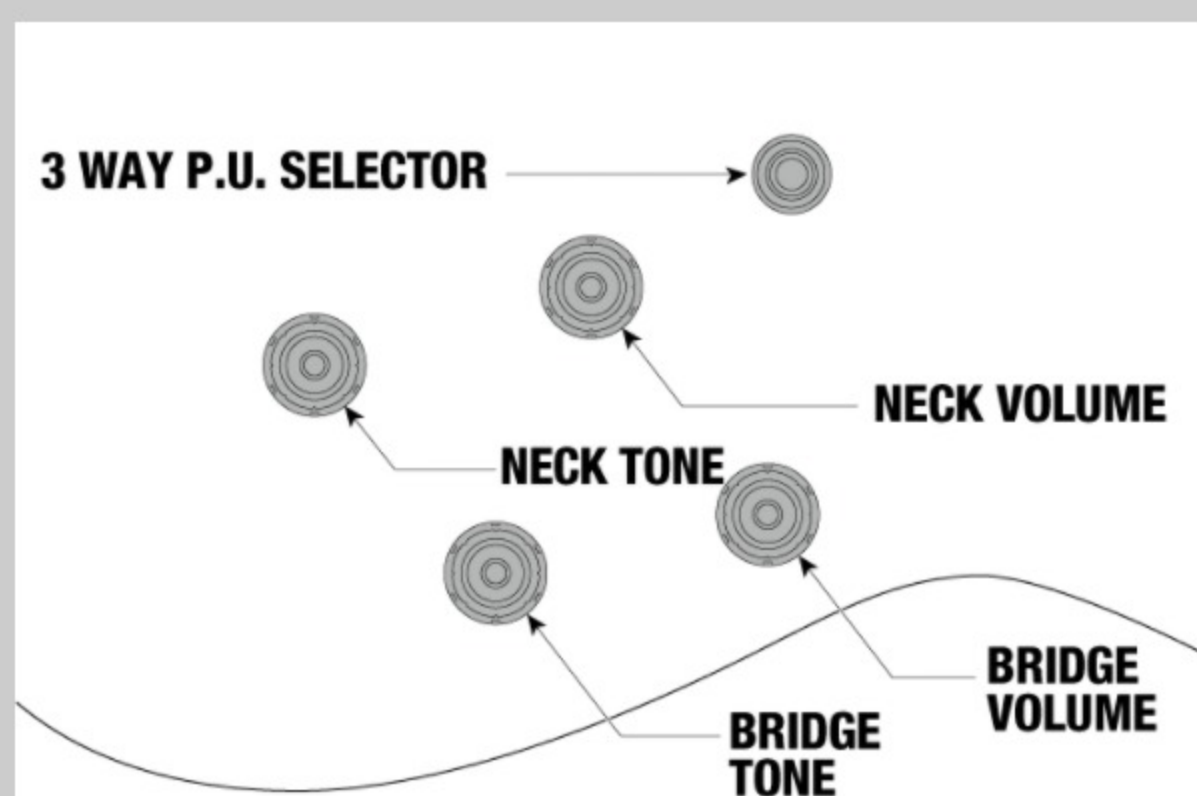

AF75G

COLOR VARIATION :  
BKF : Black Flat

SHARE :  

SPEC

SPECS

| | |
|-----------------|---|
| neck type | AF Artcore / Nyatoh / Set-in neck |
| top/back/side | Linden top / Linden back / Linden sides |
| fretboard | Bound Walnut fretboard / Acrylic block inlay |
| fret | Medium frets |
| number of frets | 20 |
| bridge | Gibraltar Performer bridge |
| string space | 10.5mm |
| tailpiece | VT60 tailpiece |
| neck pickup | Classic Elite (H) neck pickup (Passive/Ceramic) |
| bridge pickup | Classic Elite (H) bridge pickup (Passive/Ceramic) |
| factory tuning | 1E,2B,3G,4D,5A,6E |
| string gauge | .010/.013/.017/.030/.042/.052 |
| nut | Plastic nut |
| hardware color | Gold |

DESCRIPTION +

BODY DIMENSIONS

| | |
|---------------|---------|
| a : Length | 19 1/2" |
| b : Width | 15 3/4" |
| c : Max Depth | 3 5/8" |

DESCRIPTION +

SWITCHING SYSTEM

DESCRIPTION +

CONTROLS

DESCRIPTION +