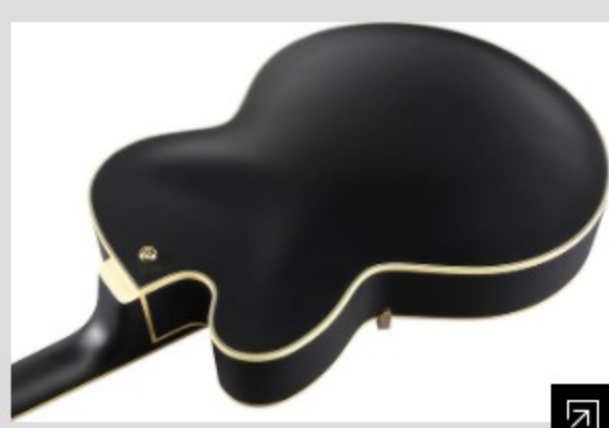

AF75G

COLOR VARIATION :  
BKF : Black Flat

SHARE :  

SPEC

SPECS

| | |
|-----------------|---|
| neck type | AF Artcore / Nyatoh / Set-in neck |
| top/back/side | Linden top / Linden back / Linden sides |
| fretboard | Bound Walnut fretboard / Acrylic block inlay |
| fret | Medium frets |
| number of frets | 20 |
| bridge | Gibraltar Performer bridge |
| string space | 10.5mm |
| tailpiece | VT60 tailpiece |
| neck pickup | Classic Elite (H) neck pickup (Passive/Ceramic) |
| bridge pickup | Classic Elite (H) bridge pickup (Passive/Ceramic) |
| factory tuning | 1E,2B,3G,4D,5A,6E |
| string gauge | .010/.013/.017/.030/.042/.052 |
| nut | Plastic nut |
| hardware color | Gold |