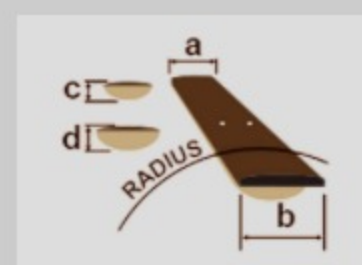

AF75G

COLOR VARIATION :  
BKF : Black Flat

SHARE :  

SPEC

SPECS

| | |
|-----------------|---|
| neck type | AF Artcore / Nyatoh / Set-in neck |
| top/back/side | Linden top / Linden back / Linden sides |
| fretboard | Bound Walnut fretboard / Acrylic block inlay |
| fret | Medium frets |
| number of frets | 20 |
| bridge | Gibraltar Performer bridge |
| string space | 10.5mm |
| tailpiece | VT60 tailpiece |
| neck pickup | Classic Elite (H) neck pickup (Passive/Ceramic) |
| bridge pickup | Classic Elite (H) bridge pickup (Passive/Ceramic) |
| factory tuning | 1E,2B,3G,4D,5A,6E |
| string gauge | .010/.013/.017/.030/.042/.052 |
| nut | Plastic nut |
| hardware color | Gold |

NECK DIMENSIONS

| | |
|---------------|---------------|
| Scale : | 628mm |
| a : Width | 43mm at NUT |
| b : Width | 56.3mm at 20F |
| c : Thickness | 21mm at 1F |
| d : Thickness | 24mm at 9F |
| Radius : | 305mmR |

DESCRIPTION +

BODY DIMENSIONS

| | |
|---------------|---------|
| a : Length | 19 1/2" |
| b : Width | 15 3/4" |
| c : Max Depth | 3 5/8" |

DESCRIPTION +

SWITCHING SYSTEM

DESCRIPTION +

CONTROLS

DESCRIPTION +