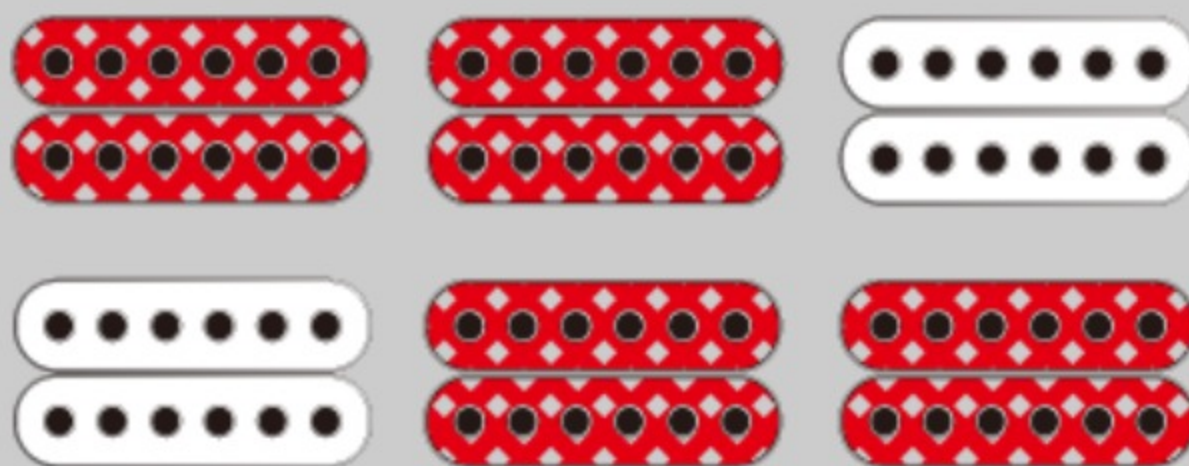

AF75G

COLOR VARIATION :  
BKF : Black Flat

SHARE :  

SPEC

SPECS

| | |
|-----------------|---|
| neck type | AF Artcore / Nyatoh / Set-in neck |
| top/back/side | Linden top / Linden back / Linden sides |
| fretboard | Bound Walnut fretboard / Acrylic block inlay |
| fret | Medium frets |
| number of frets | 20 |
| bridge | Gibraltar Performer bridge |
| string space | 10.5mm |
| tailpiece | VT60 tailpiece |
| neck pickup | Classic Elite (H) neck pickup (Passive/Ceramic) |
| bridge pickup | Classic Elite (H) bridge pickup (Passive/Ceramic) |
| factory tuning | 1E,2B,3G,4D,5A,6E |
| string gauge | .010/.013/.017/.030/.042/.052 |
| nut | Plastic nut |
| hardware color | Gold |

DESCRIPTION +

BODY DIMENSIONS

| | |
|---------------|---------|
| a : Length | 19 1/2" |
| b : Width | 15 3/4" |
| c : Max Depth | 3 5/8" |

DESCRIPTION +

SWITCHING SYSTEM

DESCRIPTION +

CONTROLS

DESCRIPTION +