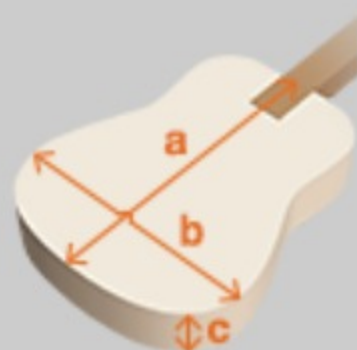

AF75G

COLOR VARIATION :  
BKF : Black Flat

SHARE :  

SPEC

SPECS

| | |
|-----------------|---|
| neck type | AF Artcore / Nyatoh / Set-in neck |
| top/back/side | Linden top / Linden back / Linden sides |
| fretboard | Bound Walnut fretboard / Acrylic block inlay |
| fret | Medium frets |
| number of frets | 20 |
| bridge | Gibraltar Performer bridge |
| string space | 10.5mm |
| tailpiece | VT60 tailpiece |
| neck pickup | Classic Elite (H) neck pickup (Passive/Ceramic) |
| bridge pickup | Classic Elite (H) bridge pickup (Passive/Ceramic) |
| factory tuning | 1E,2B,3G,4D,5A,6E |
| string gauge | .010/.013/.017/.030/.042/.052 |
| nut | Plastic nut |
| hardware color | Gold |

NECK DIMENSIONS

| | |
|---------------|---------------|
| Scale : | 628mm |
| a : Width | 43mm at NUT |
| b : Width | 56.3mm at 20F |
| c : Thickness | 21mm at 1F |
| d : Thickness | 24mm at 9F |
| Radius : | 305mmR |

DESCRIPTION +

BODY DIMENSIONS

| | |
|---------------|---------|
| a : Length | 19 1/2" |
| b : Width | 15 3/4" |
| c : Max Depth | 3 5/8" |

DESCRIPTION +

SWITCHING SYSTEM

DESCRIPTION +

CONTROLS

DESCRIPTION +