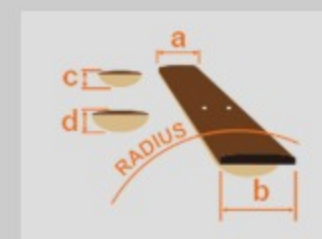

# AF75T

BK : Black

COLOR VARIATION :

SHARE :  

### SPEC

neck type	Artcore AF / Mahogany / set-in neck
top/back/side	Maple top / Maple back / Maple sides
fretboard	Bound Laurel / Acrylic block inlay
fret	Medium frets
number of frets	20
bridge	ART-2 Roller bridge
tailpiece	VBF70 vibrato
neck pickup	Classic Elite (H) neck pickup (Passive/Ceramic)
bridge pickup	Classic Elite (H) bridge pickup (Passive/Ceramic)
factory tuning	1E,2B,3G,4D,5A,6E
string gauge	.010/.013/.017/.030/.042/.052
hardware color	Chrome

### NECK DIMENSIONS

Scale :	628mm/24.7"
a : Width	43mm at NUT
b : Width	56mm at 20F
c : Thickness	21mm1
d : Thickness	24mm at 9F
Radius :	305mm

### BODY DIMENSIONS

a : Length	19 1/2"
b : Width	15 3/4"
c : Max Depth	3 5/8"