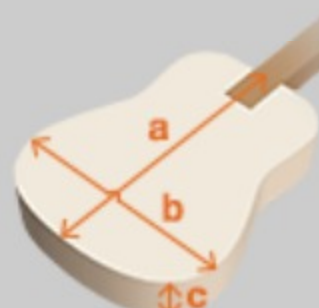

### SPEC

neck type	Artcore AF / Mahogany / set-in neck
top/back/side	Maple top / Maple back / Maple sides
fretboard	Bound Laurel / Acrylic block inlay
fret	Medium frets
number of frets	20
bridge	ART-2 Roller bridge
tailpiece	VBF70 vibrato
neck pickup	Classic Elite (H) neck pickup (Passive/Ceramic)
bridge pickup	Classic Elite (H) bridge pickup (Passive/Ceramic)
factory tuning	1E,2B,3G,4D,5A,6E
string gauge	.010/.013/.017/.030/.042/.052
hardware color	Chrome

### NECK DIMENSIONS

Scale :	628mm/24.7"
a : Width	43mm at NUT
b : Width	56mm at 20F
c : Thickness	21mm1
d : Thickness	24mm at 9F
Radius :	305mm

### BODY DIMENSIONS

a : Length	19 1/2"
b : Width	15 3/4"
c : Max Depth	3 5/8"