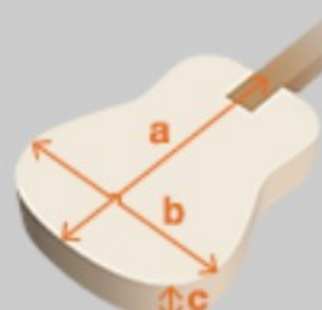

AF75TDG

IV : Ivory

COLOR VARIATION :

SHARE :  

SPEC

SPEC

neck type	Artcore AF / Mahogany / set-in neck
top/back/side	Maple top / Maple back / Maple sides
fretboard	Bound Laurel / Acrylic block inlay
fret	Medium frets
number of frets	20
bridge	ART-2 Roller bridge
tailpiece	VBF70 vibrato
neck pickup	Classic Elite (H) neck pickup (Passive/Ceramic)
bridge pickup	Classic Elite (H) bridge pickup (Passive/Ceramic)
factory tuning	1E, 2B, 3G, 4D, 5A, 6E
string gauge	.010/.013/.017/.030/.042/.052
hardware color	Gold

NECK DIMENSIONS

Scale :	628mm/24.7"
a : Width	43mm at NUT
b : Width	56mm at 20F
c : Thickness	21mm1
d : Thickness	24mm at 9F
Radius :	305mm

BODY DIMENSIONS

a : Length	19 1/2"
b : Width	15 3/4"
c : Max Depth	3 5/8"