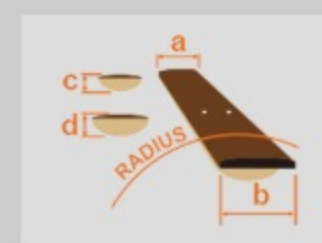

AF75TDG

IV : Ivory

COLOR VARIATION :

SHARE :  

SPEC

SPEC

neck type	Artcore AF / Mahogany / set-in neck
top/back/side	Maple top / Maple back / Maple sides
fretboard	Bound Laurel / Acrylic block inlay
fret	Medium frets
number of frets	20
bridge	ART-2 Roller bridge
tailpiece	VBF70 vibrato
neck pickup	Classic Elite (H) neck pickup (Passive/Ceramic)
bridge pickup	Classic Elite (H) bridge pickup (Passive/Ceramic)
factory tuning	1E, 2B, 3G, 4D, 5A, 6E
string gauge	.010/.013/.017/.030/.042/.052
hardware color	Gold

NECK DIMENSIONS

Scale :	628mm/24.7"
a : Width	43mm at NUT
b : Width	56mm at 20F
c : Thickness	21mm1
d : Thickness	24mm at 9F
Radius :	305mm

BODY DIMENSIONS

a : Length	19 1/2"
b : Width	15 3/4"
c : Max Depth	3 5/8"