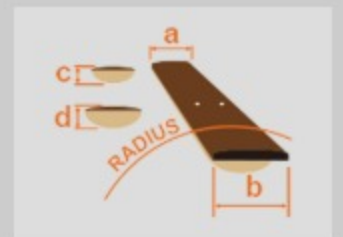

AF75TDG

IV : Ivory

COLOR VARIATION :

SHARE :

SPEC

SPEC

neck type	Artcore AF / Mahogany / set-in neck
top/back/side	Maple top / Maple back / Maple sides
fretboard	Bound Treated New Zealand Pine / Acrylic block inlay
fret	Medium frets
bridge	ART-2 Roller bridge
tailpiece	VBF70 vibrato
neck pickup	Classic Elite (H) neck pickup (Passive/Ceramic)
bridge pickup	Classic Elite (H) bridge pickup (Passive/Ceramic)
hardware color	Gold

NECK DIMENSIONS

Scale :	628mm/24.7"
a : Width	43mm at NUT
b : Width	56.3mm at 20F
c : Thickness	21mm1
d : Thickness	24mm at 9F
Radius :	305mm

BODY DIMENSIONS

a : Length	19 1/2"
b : Width	15 3/4"
c : Max Depth	3 5/8"