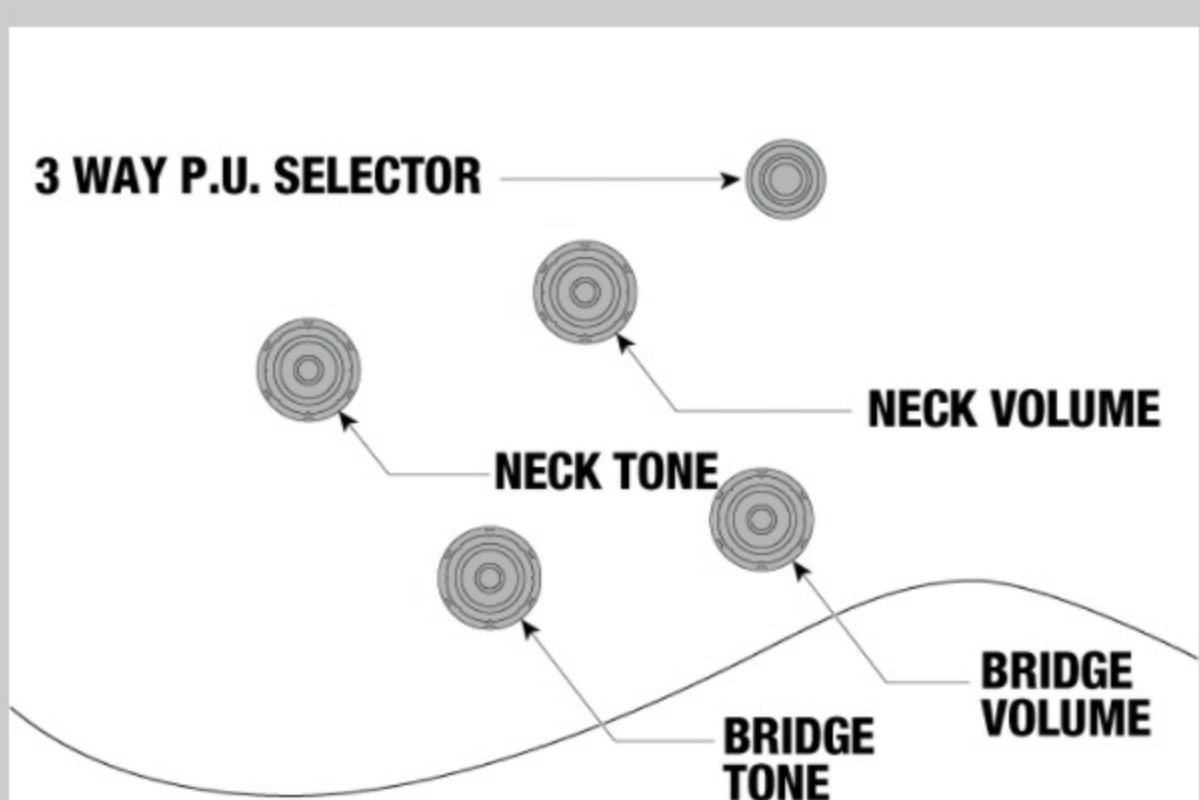

AF95

COLOR VARIATION : 
BS : Brown Sunburst

SHARE :  

SPEC

SPECS

neck type	AF Expressionist / 3pc Nyatoh/Maple / Set-in neck
top/back/side	Spruce top / Linden back / Linden sides
fretboard	Bound Macassar Ebony fretboard / Acrylic block inlay
fret	Medium frets
number of frets	20
bridge	Walnut bridge
string space	10.4mm
tailpiece	VT14 w/AFC wood cover tailpiece
neck pickup	Super 58 (H) neck pickup (Passive/Alnico)
bridge pickup	Super 58 (H) bridge pickup (Passive/Alnico)
factory tuning	1E,2B,3G,4D,5A,6E
string gauge	.011/.015/.022w/.030/.040/.050
nut	Plastic nut
hardware color	Gold

NECK DIMENSIONS

Scale :	628mm
a : Width	43mm at NUT
b : Width	56.3mm at 20F
c : Thickness	21mm at 1F
d : Thickness	24mm at 9F
Radius :	305mmR

DESCRIPTION +

BODY DIMENSIONS

a : Length	19 1/2"
b : Width	15 3/4"
c : Max Depth	3 5/8"

DESCRIPTION +

SWITCHING SYSTEM

DESCRIPTION +

CONTROLS

DESCRIPTION +

OTHER FEATURES

Recommended	MF100C
Case	
Recommended Bag	IHB541-BK