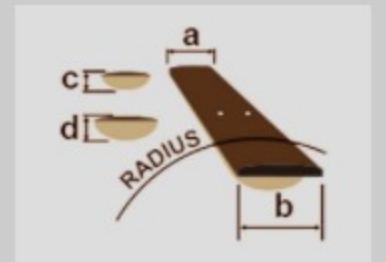

AF95

COLOR VARIATION : 
BS : Brown Sunburst

SHARE :  

SPEC

SPECS

neck type	AF Expressionist / 3pc Nyatoh/Maple / Set-in neck
top/back/side	Spruce top / Linden back / Linden sides
fretboard	Bound Macassar Ebony fretboard / Acrylic block inlay
fret	Medium frets
number of frets	20
bridge	Walnut bridge
string space	10.4mm
tailpiece	VT14 w/AFC wood cover tailpiece
neck pickup	Super 58 (H) neck pickup (Passive/Alnico)
bridge pickup	Super 58 (H) bridge pickup (Passive/Alnico)
factory tuning	1E,2B,3G,4D,5A,6E
string gauge	.011/.015/.022w/.030/.040/.050
nut	Plastic nut
hardware color	Gold

NECK DIMENSIONS

Scale :	628mm
a : Width	43mm at NUT
b : Width	56.3mm at 20F
c : Thickness	21mm at 1F
d : Thickness	24mm at 9F
Radius :	305mmR

DESCRIPTION +

BODY DIMENSIONS

a : Length	19 1/2"
b : Width	15 3/4"
c : Max Depth	3 5/8"