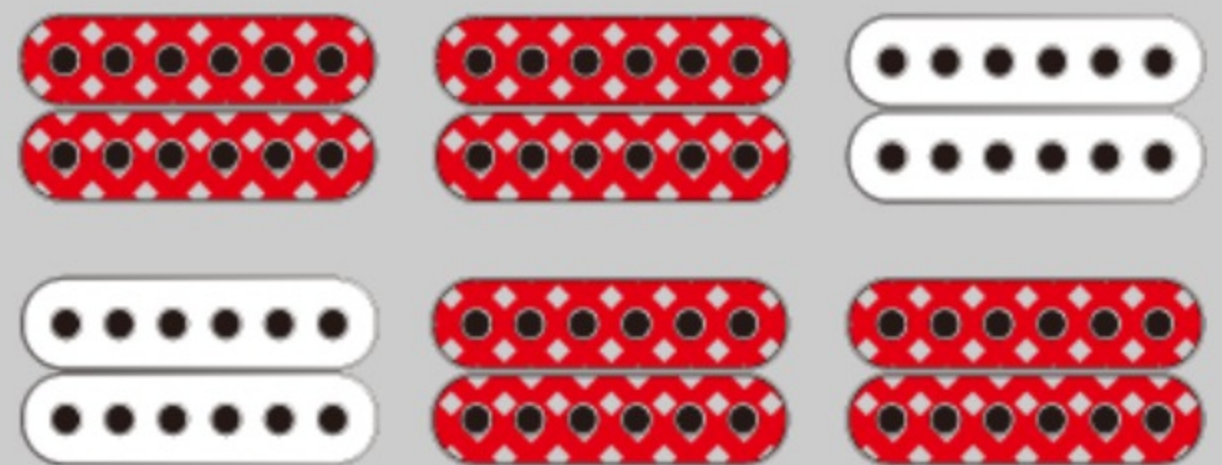

AF95

COLOR VARIATION : 
BS : Brown Sunburst

SHARE :  

SPEC

SPECS

neck type	AF Expressionist / 3pc Nyatoh/Maple / Set-in neck
top/back/side	Spruce top / Linden back / Linden sides
fretboard	Bound Macassar Ebony fretboard / Acrylic block inlay
fret	Medium frets
number of frets	20
bridge	Walnut bridge
string space	10.4mm
tailpiece	VT14 w/AFC wood cover tailpiece
neck pickup	Super 58 (H) neck pickup (Passive/Alnico)
bridge pickup	Super 58 (H) bridge pickup (Passive/Alnico)
factory tuning	1E,2B,3G,4D,5A,6E
string gauge	.011/.015/.022w/.030/.040/.050
nut	Plastic nut
hardware color	Gold

NECK DIMENSIONS

Scale :	628mm
a : Width	43mm at NUT
b : Width	56.3mm at 20F
c : Thickness	21mm at 1F
d : Thickness	24mm at 9F
Radius :	305mmR

DESCRIPTION +

BODY DIMENSIONS

a : Length	19 1/2"
b : Width	15 3/4"
c : Max Depth	3 5/8"

DESCRIPTION +

SWITCHING SYSTEM

DESCRIPTION +

CONTROLS

DESCRIPTION +

OTHER FEATURES

Recommended	MF100C
Case	
Recommended Bag	IHB541-BK