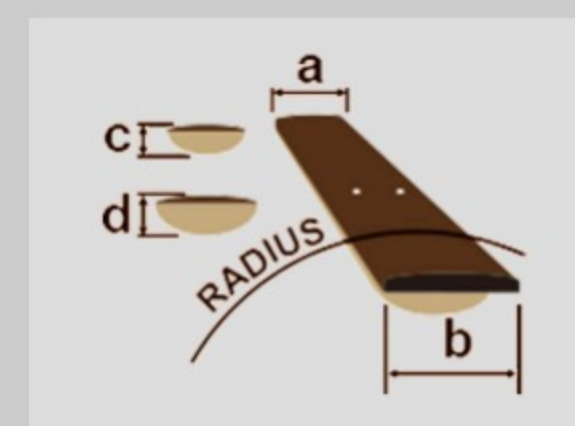

# AF95

COLOR VARIATION :

BS : Brown Sunburst

### SPECS

neck type	AF Expressionist / 3pc Nyatoh/Maple / set-in neck
top/back/side	Spruce top / Linden back / Linden sides
fretboard	Bound Macassar Ebony fretboard / Acrylic block inlay
fret	Medium frets
number of frets	20
bridge	Walnut bridge
string space	10.4mm
tailpiece	VT14 w/AFC wood cover tailpiece
neck pickup	Super 58 (H) neck pickup (Passive/Alnico)
bridge pickup	Super 58 (H) bridge pickup (Passive/Alnico)
factory tuning	1E,2B,3G,4D,5A,6E
string gauge	.011/.015/.022w/.030/.040/.050
hardware color	Gold

### NECK DIMENSIONS

Scale :	628mm/24.7"
a : Width	43mm at NUT
b : Width	56.3mm at 20F
c : Thickness	21mm at 1F
d : Thickness	24mm at 9F
Radius :	305mmR

DESCRIPTION +

### BODY DIMENSIONS

a : Length	19 1/2"
b : Width	15 3/4"
c : Max Depth	3 5/8"

DESCRIPTION +