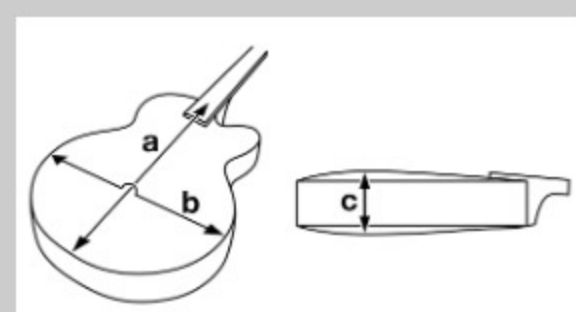

### NECK DIMENSIONS

Scale :	628mm/24.7"
a : Width	43mm at NUT
b : Width	56.3mm at 20F
c : Thickness	21mm at 1F
d : Thickness	24mm at 9F
Radius :	305mmR

DESCRIPTION +

### BODY DIMENSIONS

a : Length	19 1/2"
b : Width	15 3/4"
c : Max Depth	3 5/8"

DESCRIPTION +