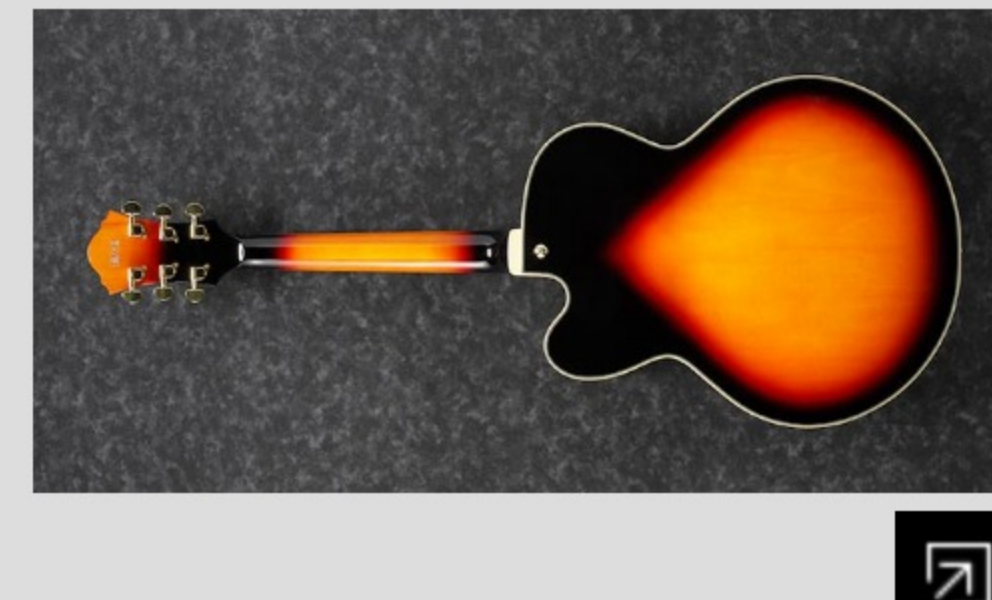

# AF95

COLOR VARIATION :

BS : Brown Sunburst

### SPECS

neck type	AF Expressionist / 3pc Nyatoh/Maple / set-in neck
top/back/side	Spruce top / Linden back / Linden sides
fretboard	Bound Macassar Ebony fretboard / Acrylic block inlay
fret	Medium frets
number of frets	20
bridge	Walnut bridge
string space	10.4mm
tailpiece	VT14 w/AFC wood cover tailpiece
neck pickup	Super 58 (H) neck pickup (Passive/Alnico)
bridge pickup	Super 58 (H) bridge pickup (Passive/Alnico)
factory tuning	1E,2B,3G,4D,5A,6E
string gauge	.011/.015/.022w/.030/.040/.050
hardware color	Gold

### BODY DIMENSIONS

a : Length	19 1/2"
b : Width	15 3/4"
c : Max Depth	3 5/8"

DESCRIPTION +