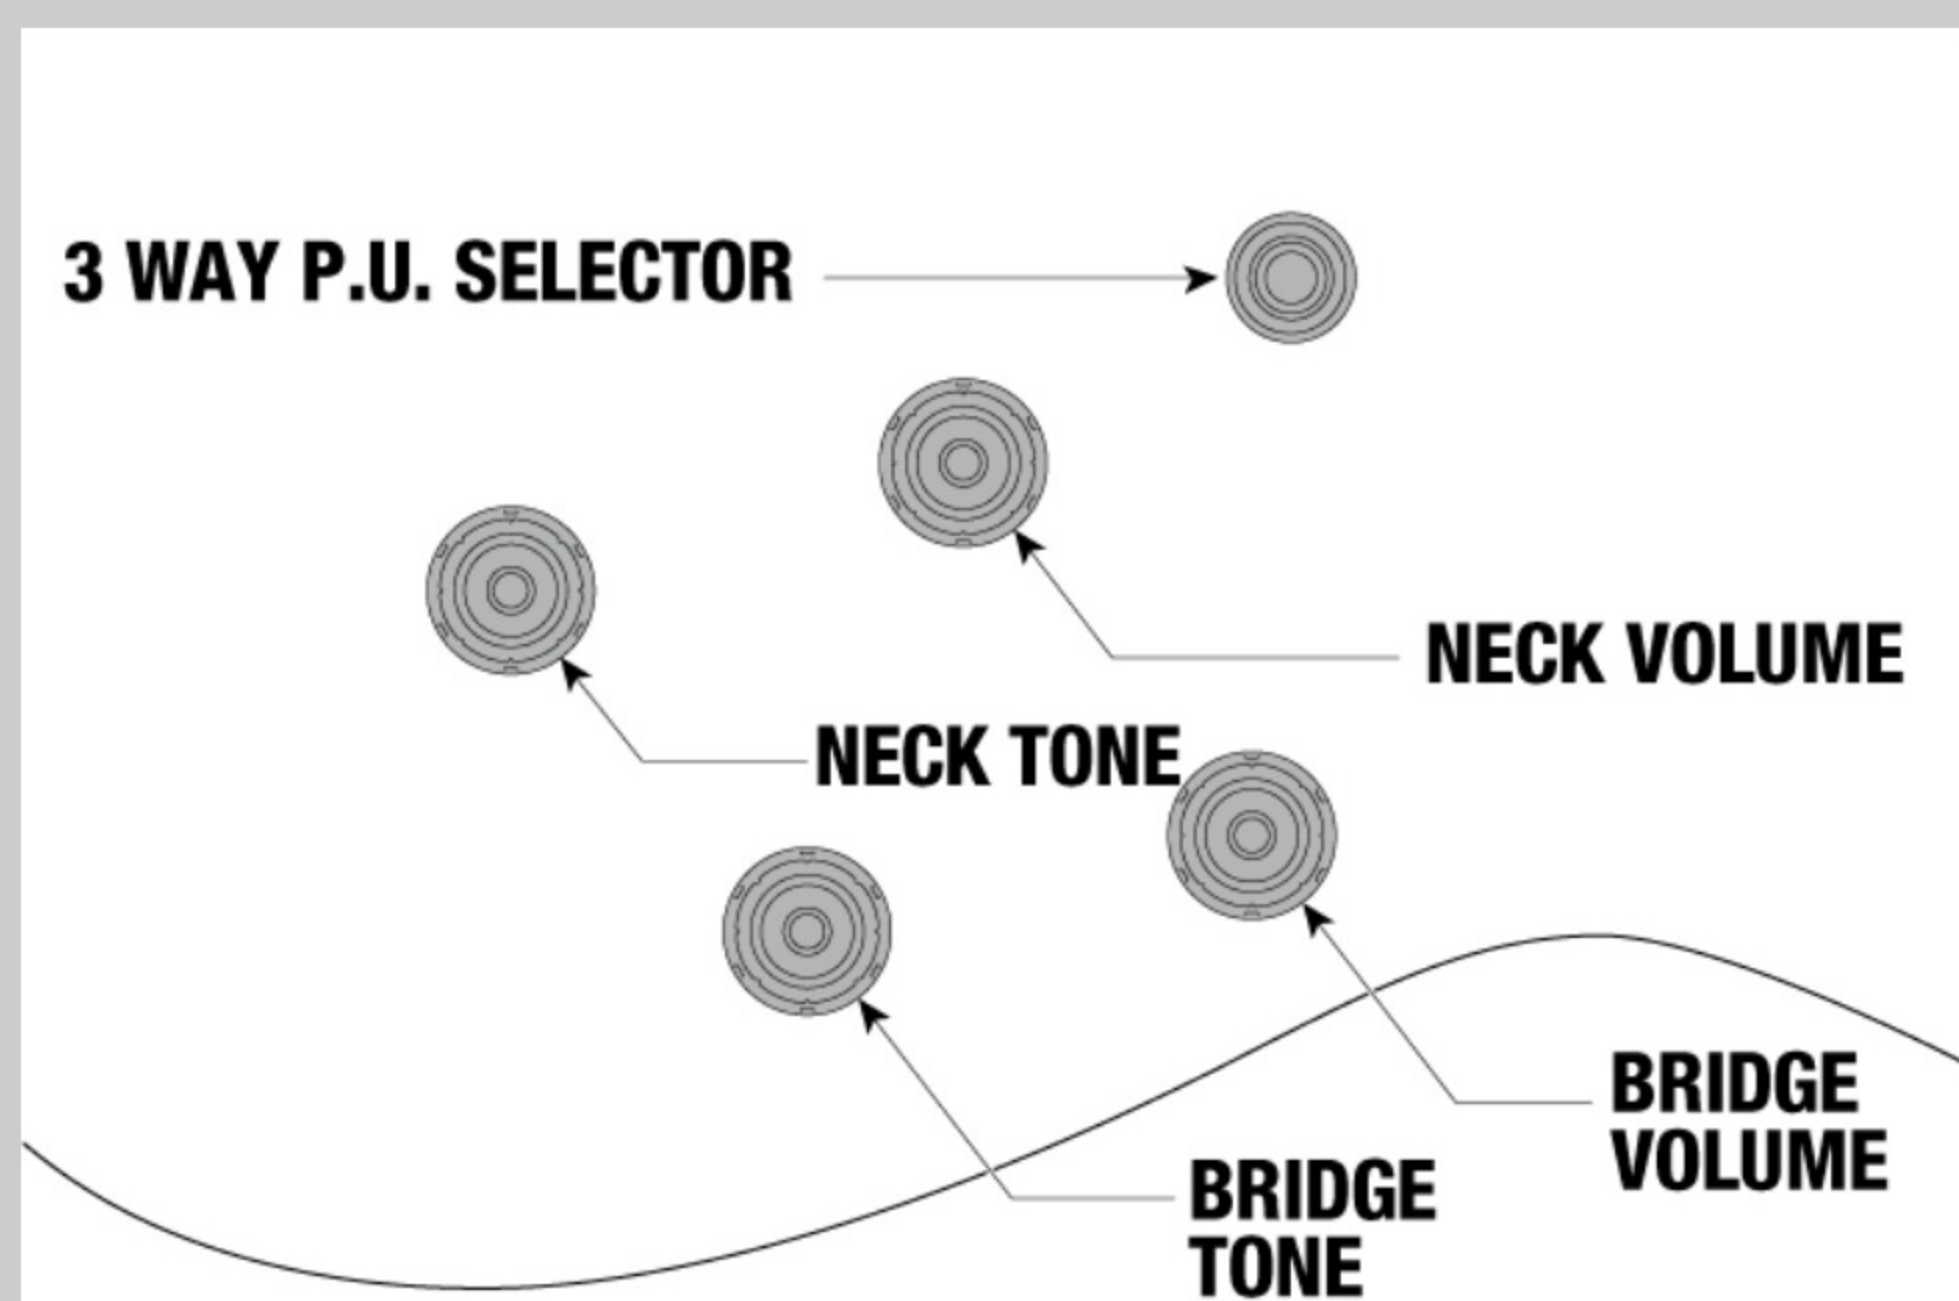

### BODY DIMENSIONS

a : Length	19 1/2"
b : Width	15 3/4"
c : Max Depth	3 5/8"

DESCRIPTION +

### SWITCHING SYSTEM

DESCRIPTION +

### CONTROLS

DESCRIPTION +