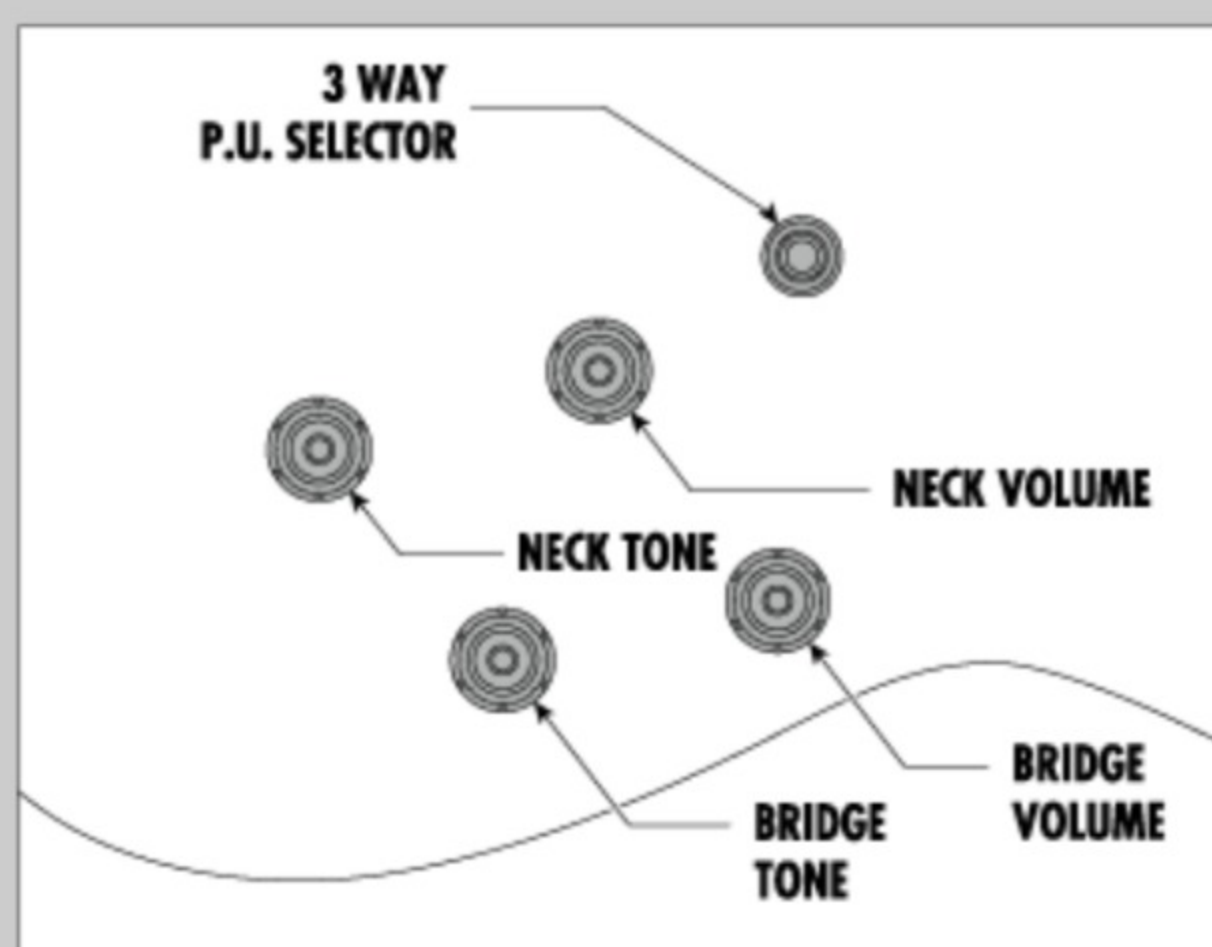

AYS : Antique Yellow Sunburst

COLOR VARIATION :

SHARE :  

SPEC

SPEC

neck type	AF Expressionist / 3pc Nyatoh/Maple / Set-in neck
top/back/side	Flamed Maple top / Flamed Maple back / Flamed Maple sides
fretboard	Bound Ebony fretboard / Acrylic block inlay
fret	Medium frets
number of frets	20
bridge	ART-1 bridge
string space	10.4mm
tailpiece	VT06
neck pickup	Super 58 (H) neck pickup (Passive/Alnico)
bridge pickup	Super 58 (H) bridge pickup (Passive/Alnico)
factory tuning	1E,2B,3G,4D,5A,6E
string gauge	.010/.013/.017/.030/.042/.052
nut	Plastic
hardware color	Gold

NECK DIMENSIONS

Scale :	628mm/24.7"
a : Width	43mm at NUT
b : Width	56.3mm at 20F
c : Thickness	21mm at 1F
d : Thickness	24mm at 9F
Radius :	305mmR

BODY DIMENSIONS

a : Length	19 1/2"
b : Width	15 3/4"
c : Max Depth	3 5/8"

SWITCHING SYSTEM

CONTROLS

OTHERS

Recommended Case	AF100C
------------------	--------