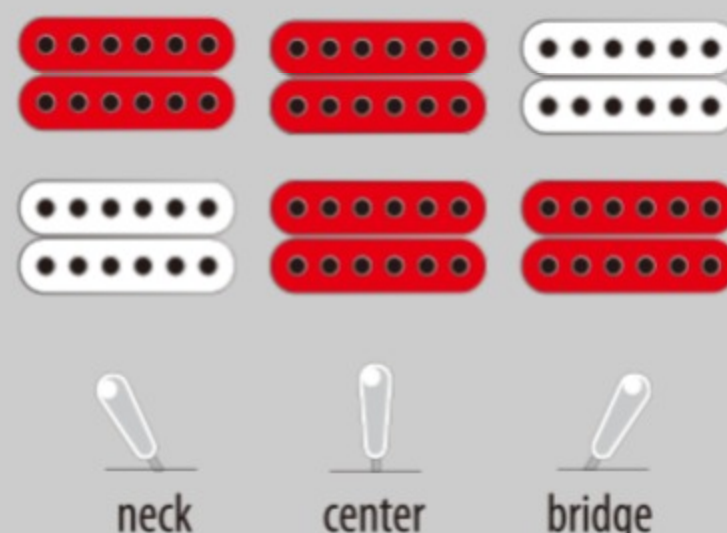

AYS : Antique Yellow Sunburst

COLOR VARIATION :

SHARE :  

SPEC

SPEC

neck type	AF Expressionist / 3pc Nyatoh/Maple / Set-in neck
top/back/side	Flamed Maple top / Flamed Maple back / Flamed Maple sides
fretboard	Bound Ebony fretboard / Acrylic block inlay
fret	Medium frets
number of frets	20
bridge	ART-1 bridge
string space	10.4mm
tailpiece	VT06
neck pickup	Super 58 (H) neck pickup (Passive/Alnico)
bridge pickup	Super 58 (H) bridge pickup (Passive/Alnico)
factory tuning	1E,2B,3G,4D,5A,6E
string gauge	.010/.013/.017/.030/.042/.052
nut	Plastic
hardware color	Gold

NECK DIMENSIONS

Scale :	628mm/24.7"
a : Width	43mm at NUT
b : Width	56.3mm at 20F
c : Thickness	21mm at 1F
d : Thickness	24mm at 9F
Radius :	305mmR

BODY DIMENSIONS

a : Length	19 1/2"
b : Width	15 3/4"
c : Max Depth	3 5/8"

SWITCHING SYSTEM

CONTROLS

OTHERS

Recommended Case	AF100C
------------------	--------