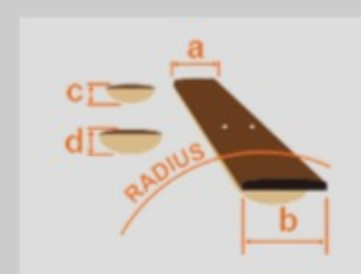

AYS : Antique Yellow Sunburst

COLOR VARIATION :

SHARE :  

SPEC

SPEC

neck type	AF Expressionist / 3pc Nyatoh/Maple / Set-in neck
top/back/side	Flamed Maple top / Flamed Maple back / Flamed Maple sides
fretboard	Bound Ebony fretboard / Acrylic block inlay
fret	Medium frets
number of frets	20
bridge	ART-1 bridge
string space	10.4mm
tailpiece	VT06
neck pickup	Super 58 (H) neck pickup (Passive/Alnico)
bridge pickup	Super 58 (H) bridge pickup (Passive/Alnico)
factory tuning	1E,2B,3G,4D,5A,6E
string gauge	.010/.013/.017/.030/.042/.052
nut	Plastic
hardware color	Gold

NECK DIMENSIONS

Scale :	628mm/24.7"
a : Width	43mm at NUT
b : Width	56.3mm at 20F
c : Thickness	21mm at 1F
d : Thickness	24mm at 9F
Radius :	305mmR

BODY DIMENSIONS

a : Length	19 1/2"
b : Width	15 3/4"
c : Max Depth	3 5/8"