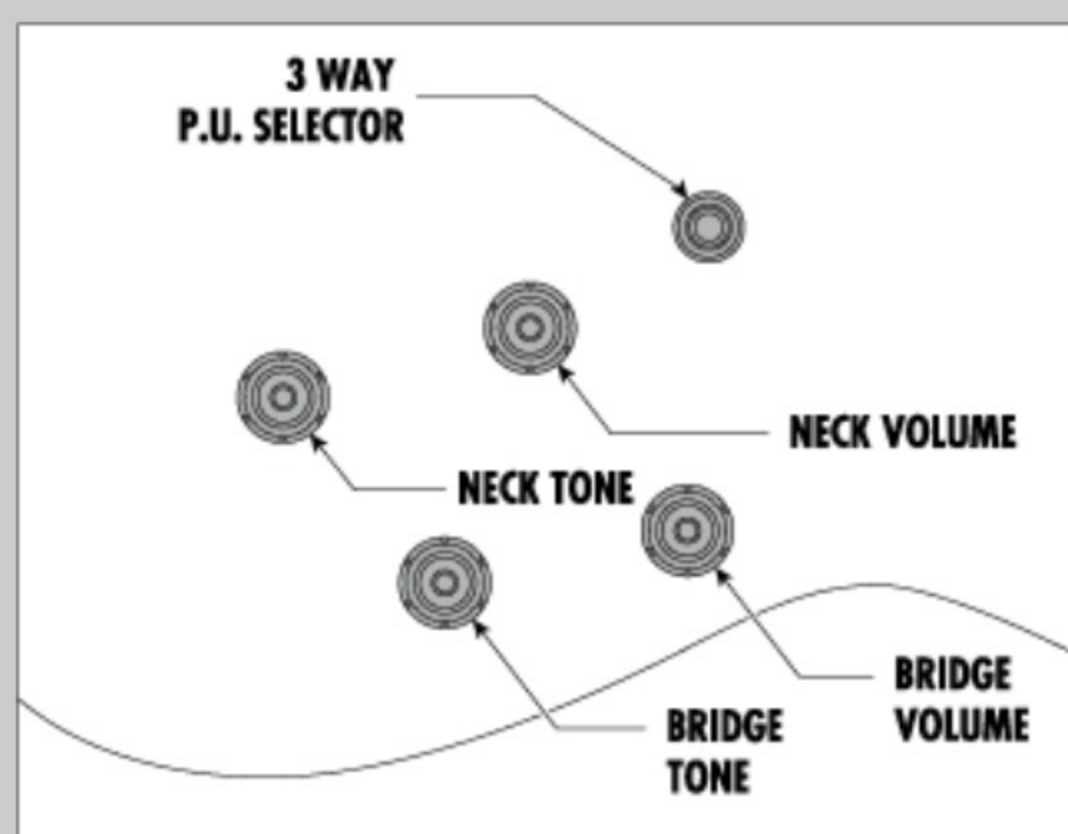

AF95FM

AYS : Antique Yellow Sunburst

COLOR VARIATION :

SHARE :

SPEC

SPEC

neck type	AF Expressionist / 3pc Nyatoh/Maple / set-in neck
top/back/side	Flamed Maple top / Flamed Maple back / Flamed Maple sides
fretboard	Bound Ebony fretboard / Acrylic block inlay
fret	Medium frets
number of frets	20
bridge	Gibraltar Performer bridge
string space	10.5mm
tailpiece	VT06 tailpiece
neck pickup	Super 58 (H) neck pickup (Passive/Alnico)
bridge pickup	Super 58 (H) bridge pickup (Passive/Alnico)
factory tuning	1E,2B,3G,4D,5A,6E
string gauge	.010/.013/.017/.030/.042/.052
hardware color	Gold

NECK DIMENSIONS

Scale :	628mm/24.7"
a : Width	43mm at NUT
b : Width	56.3mm at 20F
c : Thickness	21mm at 1F
d : Thickness	24mm at 9F
Radius :	305mmR

BODY DIMENSIONS

a : Length	19 1/2"
b : Width	15 3/4"
c : Max Depth	3 5/8"

SWITCHING SYSTEM

CONTROLS

OTHERS

Recommended Case AF100C