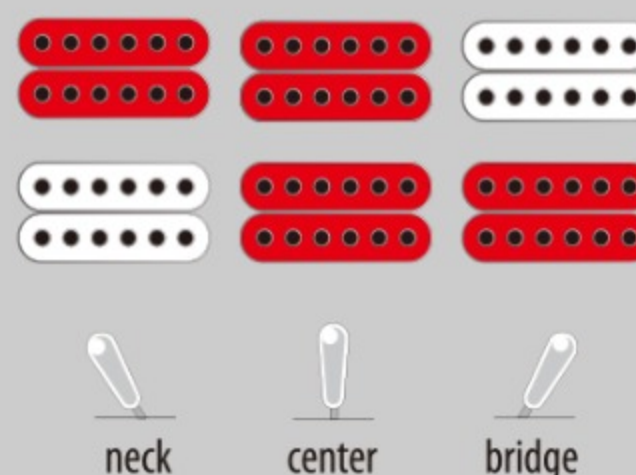

AF95FM

AYS : Antique Yellow Sunburst

COLOR VARIATION :

SHARE :

SPEC

SPEC

neck type	AF Expressionist / 3pc Nyatoh/Maple / set-in neck
top/back/side	Flamed Maple top / Flamed Maple back / Flamed Maple sides
fretboard	Bound Ebony fretboard / Acrylic block inlay
fret	Medium frets
number of frets	20
bridge	Gibraltar Performer bridge
string space	10.5mm
tailpiece	VT06 tailpiece
neck pickup	Super 58 (H) neck pickup (Passive/Alnico)
bridge pickup	Super 58 (H) bridge pickup (Passive/Alnico)
factory tuning	1E,2B,3G,4D,5A,6E
string gauge	.010/.013/.017/.030/.042/.052
hardware color	Gold

NECK DIMENSIONS

Scale :	628mm/24.7"
a : Width	43mm at NUT
b : Width	56.3mm at 20F
c : Thickness	21mm at 1F
d : Thickness	24mm at 9F
Radius :	305mmR

BODY DIMENSIONS

a : Length	19 1/2"
b : Width	15 3/4"
c : Max Depth	3 5/8"

SWITCHING SYSTEM

CONTROLS

OTHERS

Recommended Case AF100C