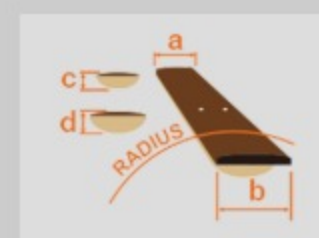

AF95FM

AYS : Antique Yellow Sunburst

COLOR VARIATION :

SHARE :

SPEC

SPEC

neck type	AF Expressionist / 3pc Nyatoh/Maple / set-in neck
top/back/side	Flamed Maple top / Flamed Maple back / Flamed Maple sides
fretboard	Bound Ebony fretboard / Acrylic block inlay
fret	Medium frets
number of frets	20
bridge	Gibraltar Performer bridge
string space	10.5mm
tailpiece	VT06 tailpiece
neck pickup	Super 58 (H) neck pickup (Passive/Alnico)
bridge pickup	Super 58 (H) bridge pickup (Passive/Alnico)
factory tuning	1E,2B,3G,4D,5A,6E
string gauge	.010/.013/.017/.030/.042/.052
hardware color	Gold

NECK DIMENSIONS

Scale :	628mm/24.7"
a : Width	43mm at NUT
b : Width	56.3mm at 20F
c : Thickness	21mm at 1F
d : Thickness	24mm at 9F
Radius :	305mmR

BODY DIMENSIONS

a : Length	19 1/2"
b : Width	15 3/4"
c : Max Depth	3 5/8"