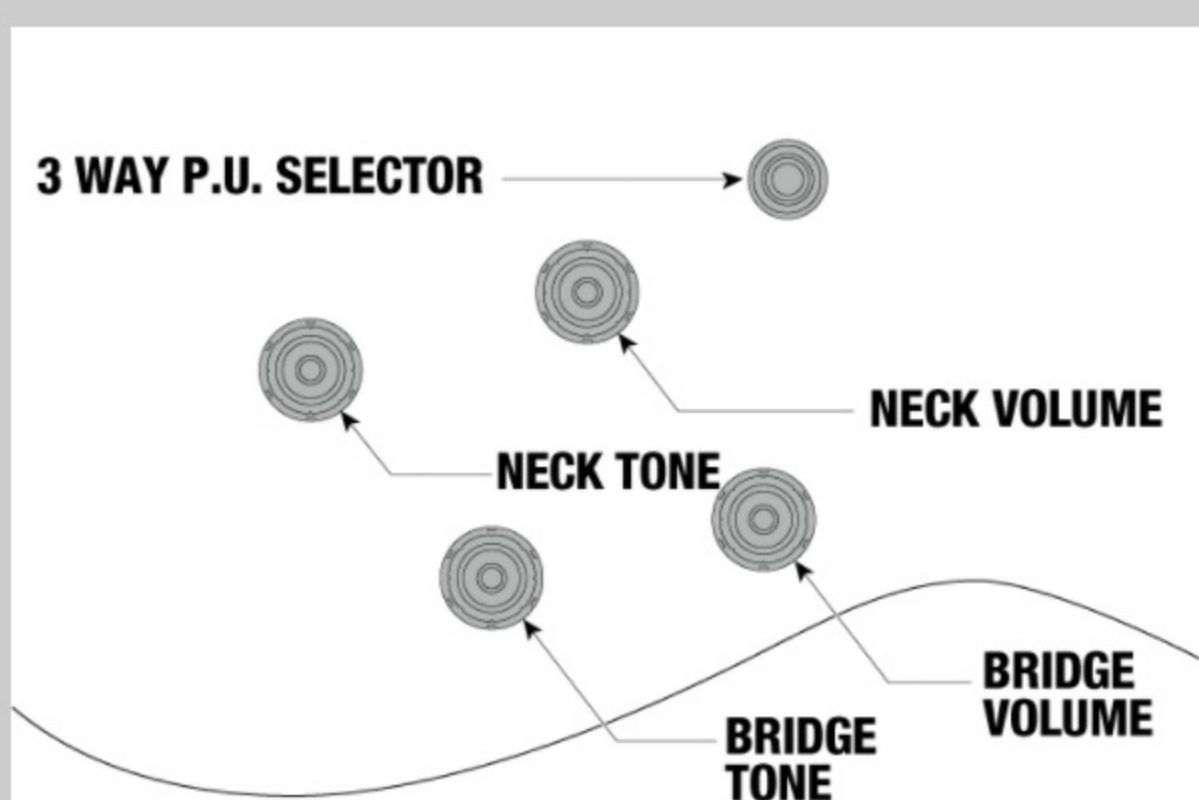

AF95FM

COLOR VARIATION : 
 AYS : Antique Yellow Sunburst

SHARE :  

SPEC

SPECS

neck type	AF Expressionist / 3pc Nyatoh/Maple / Set-in neck
top/back/side	Flamed Maple top / Flamed Maple back / Flamed Maple sides
fretboard	Bound Macassar Ebony fretboard / Acrylic block inlay
fret	Medium frets
number of frets	20
bridge	Gibraltar Performer bridge
string space	10,5mm
tailpiece	VT06 tailpiece
neck pickup	Super 58 (H) neck pickup (Passive/Alnico)
bridge pickup	Super 58 (H) bridge pickup (Passive/Alnico)
factory tuning	1E,2B,3G,4D,5A,6E
string gauge	.010/.013/.017/.030/.042/.052
nut	Plastic nut
hardware color	Gold

NECK DIMENSIONS

Scale :	628mm
a : Width	43mm at NUT
b : Width	56.3mm at 20F
c : Thickness	21mm at 1F
d : Thickness	24mm at 9F
Radius :	305mmR

DESCRIPTION +

BODY DIMENSIONS

a : Length	19 1/2"
b : Width	15 3/4"
c : Max Depth	3 5/8"

DESCRIPTION +

SWITCHING SYSTEM

DESCRIPTION +

CONTROLS

DESCRIPTION +

OTHER FEATURES

Recommended Case	MF100C
Recommended Bag	IHB541-BK