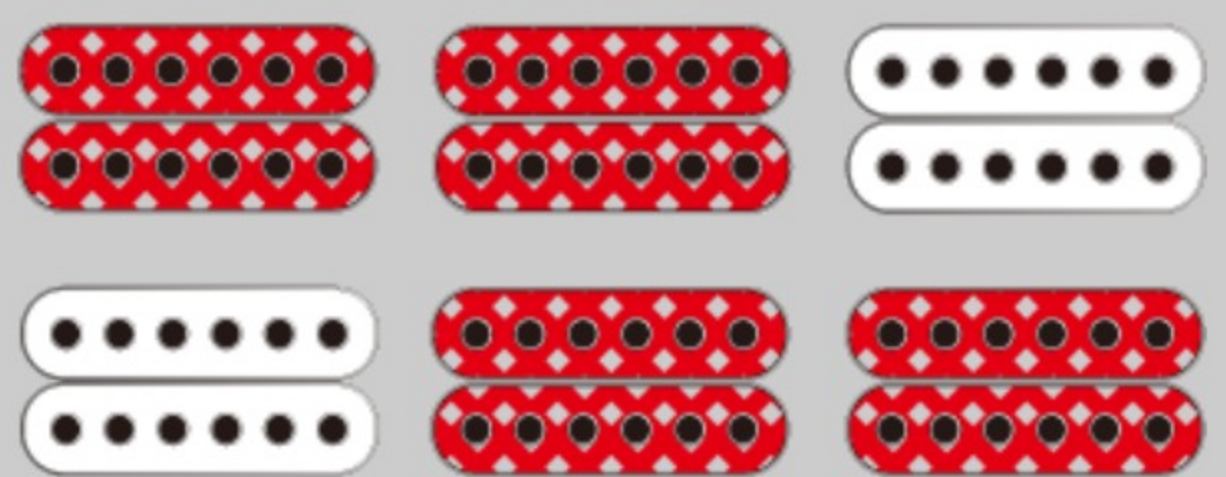

AF95FM

COLOR VARIATION : 
 AYS : Antique Yellow Sunburst

SHARE :  

SPEC

SPECS

neck type	AF Expressionist / 3pc Nyatoh/Maple / Set-in neck
top/back/side	Flamed Maple top / Flamed Maple back / Flamed Maple sides
fretboard	Bound Macassar Ebony fretboard / Acrylic block inlay
fret	Medium frets
number of frets	20
bridge	Gibraltar Performer bridge
string space	10,5mm
tailpiece	VT06 tailpiece
neck pickup	Super 58 (H) neck pickup (Passive/Alnico)
bridge pickup	Super 58 (H) bridge pickup (Passive/Alnico)
factory tuning	1E,2B,3G,4D,5A,6E
string gauge	.010/.013/.017/.030/.042/.052
nut	Plastic nut
hardware color	Gold

NECK DIMENSIONS

Scale :	628mm
a : Width	43mm at NUT
b : Width	56.3mm at 20F
c : Thickness	21mm at 1F
d : Thickness	24mm at 9F
Radius :	305mmR

DESCRIPTION +

BODY DIMENSIONS

a : Length	19 1/2"
b : Width	15 3/4"
c : Max Depth	3 5/8"

DESCRIPTION +

SWITCHING SYSTEM

DESCRIPTION +

CONTROLS

DESCRIPTION +

OTHER FEATURES

Recommended Case	MF100C
Recommended Bag	IHB541-BK