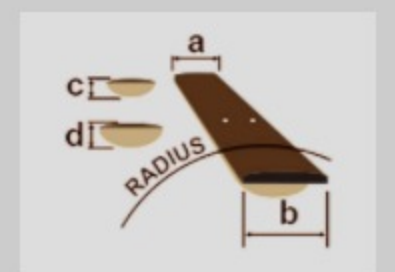

AF95FM

COLOR VARIATION : 
 AYS : Antique Yellow Sunburst

SHARE :  

SPEC

SPECS

neck type	AF Expressionist / 3pc Nyatoh/Maple / Set-in neck
top/back/side	Flamed Maple top / Flamed Maple back / Flamed Maple sides
fretboard	Bound Macassar Ebony fretboard / Acrylic block inlay
fret	Medium frets
number of frets	20
bridge	Gibraltar Performer bridge
string space	10,5mm
tailpiece	VT06 tailpiece
neck pickup	Super 58 (H) neck pickup (Passive/Alnico)
bridge pickup	Super 58 (H) bridge pickup (Passive/Alnico)
factory tuning	1E,2B,3G,4D,5A,6E
string gauge	.010/.013/.017/.030/.042/.052
nut	Plastic nut
hardware color	Gold

NECK DIMENSIONS

Scale :	628mm
a : Width	43mm at NUT
b : Width	56.3mm at 20F
c : Thickness	21mm at 1F
d : Thickness	24mm at 9F
Radius :	305mmR

DESCRIPTION +

BODY DIMENSIONS

a : Length	19 1/2"
b : Width	15 3/4"
c : Max Depth	3 5/8"