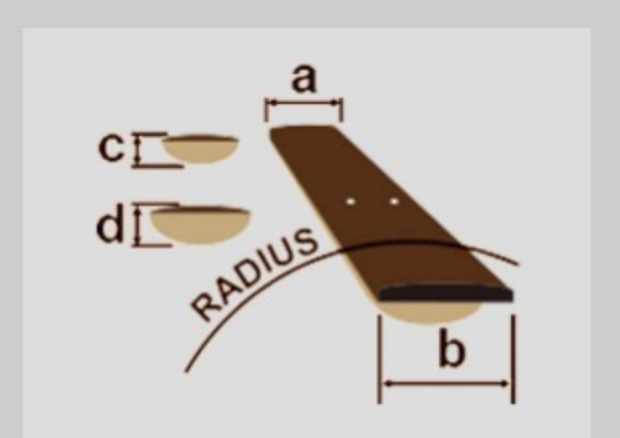

AF95FM

COLOR VARIATION :

AYS : Antique Yellow Sunburst

SPEC

SPECS

neck type	AF Expressionist / 3pc Nyatoh/Maple / set-in neck
top/back/side	Flamed Maple top / Flamed Maple back / Flamed Maple sides
fretboard	Bound Macassar Ebony fretboard / Acrylic block inlay
fret	Medium frets
number of frets	20
bridge	Gibraltar Performer bridge
string space	10.5mm
tailpiece	VT06 tailpiece
neck pickup	Super 58 (H) neck pickup (Passive/Alnico)
bridge pickup	Super 58 (H) bridge pickup (Passive/Alnico)
factory tuning	1E,2B,3G,4D,5A,6E
string gauge	.010/.013/.017/.030/.042/.052
hardware color	Gold

NECK DIMENSIONS

Scale :	628mm/24.7"
a : Width	43mm at NUT
b : Width	56.3mm at 20F
c : Thickness	21mm at 1F
d : Thickness	24mm at 9F
Radius :	305mmR

DESCRIPTION +

BODY DIMENSIONS

a : Length	19 1/2"
b : Width	15 3/4"
c : Max Depth	3 5/8"