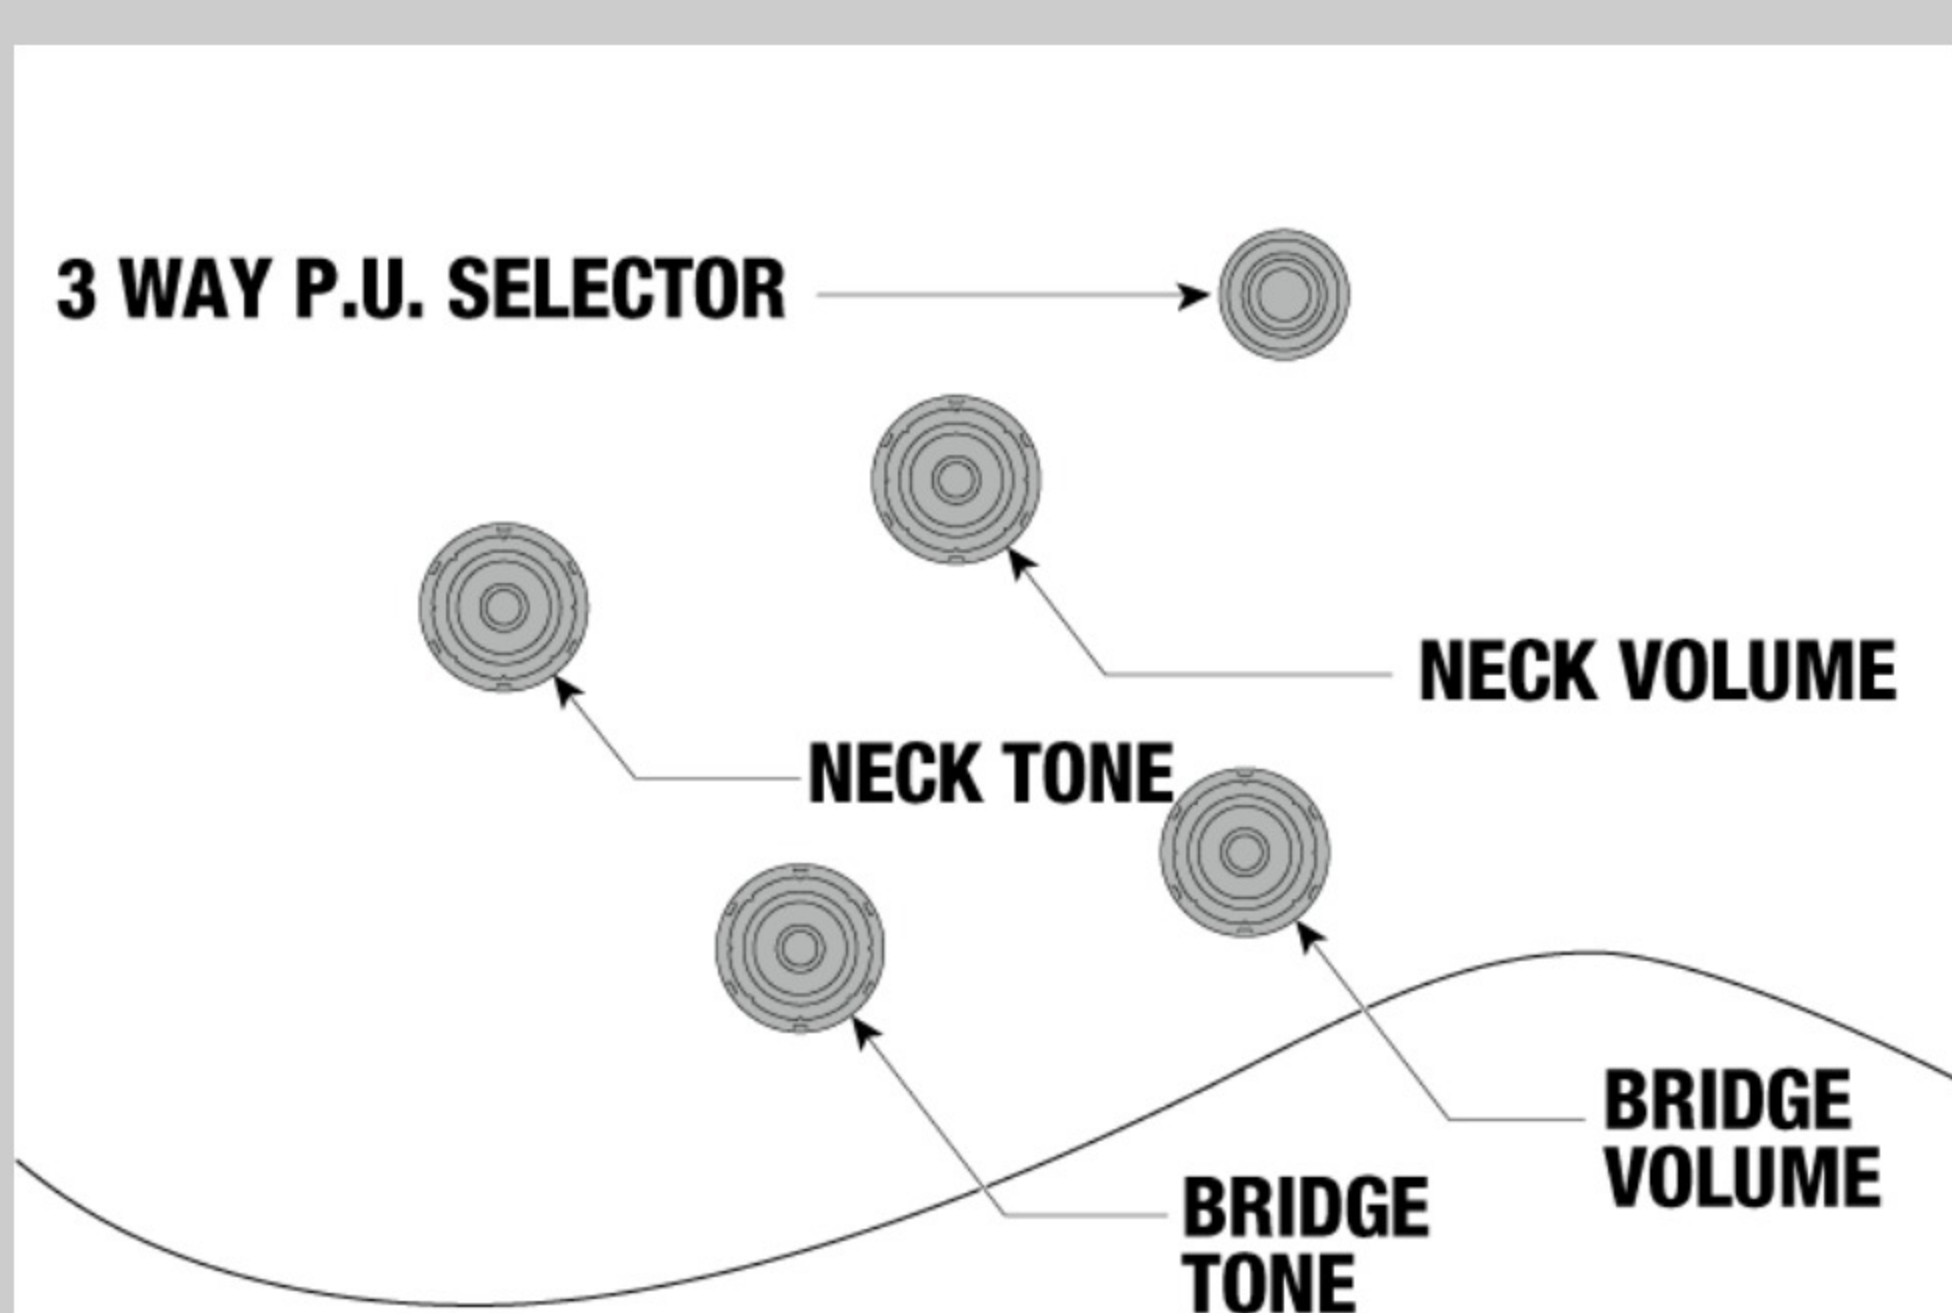

AF95FM

COLOR VARIATION :

AYS : Antique Yellow Sunburst

SPEC

SPECS

neck type	AF Expressionist / 3pc Nyatoh/Maple / set-in neck
top/back/side	Flamed Maple top / Flamed Maple back / Flamed Maple sides
fretboard	Bound Macassar Ebony fretboard / Acrylic block inlay
fret	Medium frets
number of frets	20
bridge	Gibraltar Performer bridge
string space	10.5mm
tailpiece	VT06 tailpiece
neck pickup	Super 58 (H) neck pickup (Passive/Alnico)
bridge pickup	Super 58 (H) bridge pickup (Passive/Alnico)
factory tuning	1E,2B,3G,4D,5A,6E
string gauge	.010/.013/.017/.030/.042/.052
hardware color	Gold

NECK DIMENSIONS

Scale :	628mm/24.7"
a : Width	43mm at NUT
b : Width	56.3mm at 20F
c : Thickness	21mm at 1F
d : Thickness	24mm at 9F
Radius :	305mmR

DESCRIPTION +

BODY DIMENSIONS

a : Length	19 1/2"
b : Width	15 3/4"
c : Max Depth	3 5/8"

DESCRIPTION +

SWITCHING SYSTEM

DESCRIPTION +

CONTROLS

DESCRIPTION +

OTHER FEATURES

Recommended	MF100C
Case	
Recommended Bag	IHB541-BK