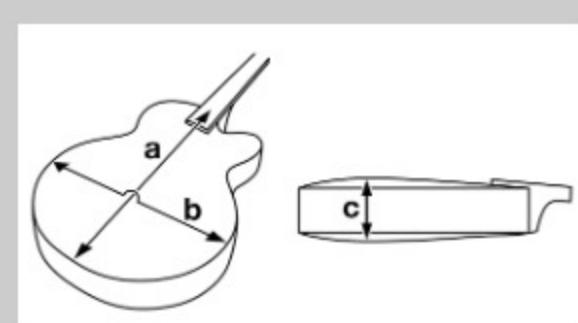

AF95FM

COLOR VARIATION :

AYS : Antique Yellow Sunburst

SPEC

SPECS

neck type	AF Expressionist / 3pc Nyatoh/Maple / set-in neck
top/back/side	Flamed Maple top / Flamed Maple back / Flamed Maple sides
fretboard	Bound Macassar Ebony fretboard / Acrylic block inlay
fret	Medium frets
number of frets	20
bridge	Gibraltar Performer bridge
string space	10.5mm
tailpiece	VT06 tailpiece
neck pickup	Super 58 (H) neck pickup (Passive/Alnico)
bridge pickup	Super 58 (H) bridge pickup (Passive/Alnico)
factory tuning	1E,2B,3G,4D,5A,6E
string gauge	.010/.013/.017/.030/.042/.052
hardware color	Gold

NECK DIMENSIONS

Scale :	628mm/24.7"
a : Width	43mm at NUT
b : Width	56.3mm at 20F
c : Thickness	21mm at 1F
d : Thickness	24mm at 9F
Radius :	305mmR

DESCRIPTION +

BODY DIMENSIONS

a : Length	19 1/2"
b : Width	15 3/4"
c : Max Depth	3 5/8"