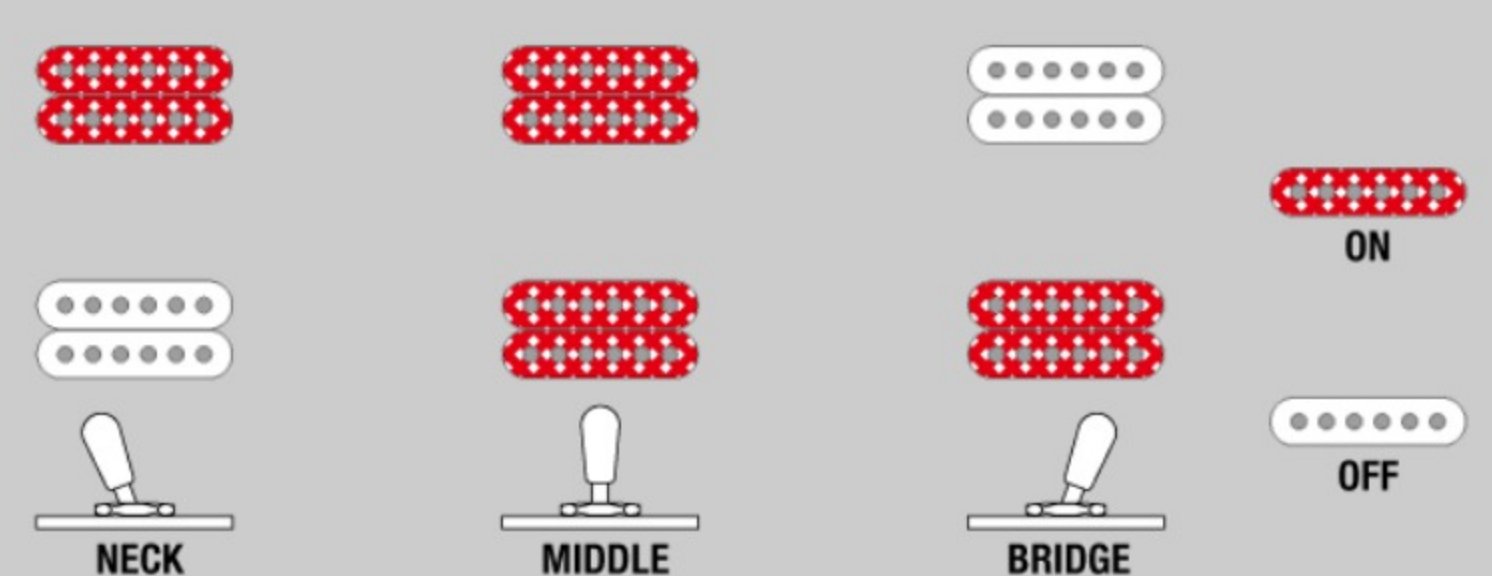

AF95FM

COLOR VARIATION :

AYS : Antique Yellow Sunburst

SPEC

SPECS

neck type	AF Expressionist / 3pc Nyatoh/Maple / set-in neck
top/back/side	Flamed Maple top / Flamed Maple back / Flamed Maple sides
fretboard	Bound Macassar Ebony fretboard / Acrylic block inlay
fret	Medium frets
number of frets	20
bridge	Gibraltar Performer bridge
string space	10.5mm
tailpiece	VT06 tailpiece
neck pickup	Super 58 (H) neck pickup (Passive/Alnico)
bridge pickup	Super 58 (H) bridge pickup (Passive/Alnico)
factory tuning	1E,2B,3G,4D,5A,6E
string gauge	.010/.013/.017/.030/.042/.052
hardware color	Gold

NECK DIMENSIONS

Scale :	628mm/24.7"
a : Width	43mm at NUT
b : Width	56.3mm at 20F
c : Thickness	21mm at 1F
d : Thickness	24mm at 9F
Radius :	305mmR

DESCRIPTION +

BODY DIMENSIONS

a : Length	19 1/2"
b : Width	15 3/4"
c : Max Depth	3 5/8"

DESCRIPTION +

SWITCHING SYSTEM

DESCRIPTION +

CONTROLS

DESCRIPTION +

OTHER FEATURES

Recommended	MF100C
Case	
Recommended Bag	IHB541-BK