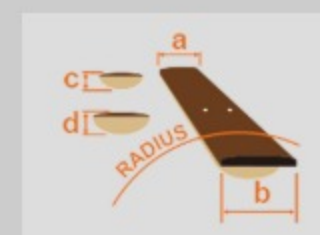

# AFC125

BKF : Black Flat

COLOR VARIATION :

SHARE :  

### SPEC

neck type	AFC / 3pc Maple/Mahogany / set-in neck
top/back/side	Spruce top / Maple back / Maple sides
fretboard	Bound Ebony / Mother of Pearl off-set block inlay
fret	Medium frets / Artstar fret edge treatment
bridge	Ebony bridge
tailpiece	VT14 tailpiece w/AFC wood cover
neck pickup	Magic Touch-Mini (H) neck pickup (Passive/Alnico)
bridge pickup	Magic Touch-Mini (H) bridge pickup (Passive/Alnico)
hardware color	Gold

### NECK DIMENSIONS

Scale :	628mm/24.7"
a : Width	43mm at NUT
b : Width	56.3mm at 20F
c : Thickness	21mm1
d : Thickness	24mm at 9F
Radius :	305mm

### BODY DIMENSIONS

a : Length	19 1/2"
b : Width	15 3/4"
c : Max Depth	3 5/8"