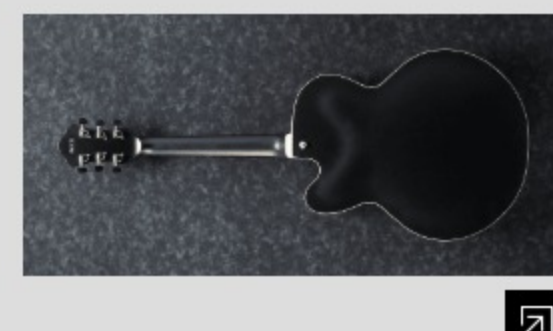

# AFC125

BKF : Black Flat

COLOR VARIATION :

SHARE :  

### SPEC

neck type	AFC / 3pc Maple/Mahogany / set-in neck
top/back/side	Spruce top / Maple back / Maple sides
fretboard	Bound Ebony / Mother of Pearl off-set block inlay
fret	Medium frets / Artstar fret edge treatment
bridge	Ebony bridge
tailpiece	VT14 tailpiece w/AFC wood cover
neck pickup	Magic Touch-Mini (H) neck pickup (Passive/Alnico)
bridge pickup	Magic Touch-Mini (H) bridge pickup (Passive/Alnico)
hardware color	Gold

### NECK DIMENSIONS

Scale :	628mm/24.7"
a : Width	43mm at NUT
b : Width	56.3mm at 20F
c : Thickness	21mm1
d : Thickness	24mm at 9F
Radius :	305mm

### BODY DIMENSIONS

a : Length	19 1/2"
b : Width	15 3/4"
c : Max Depth	3 5/8"