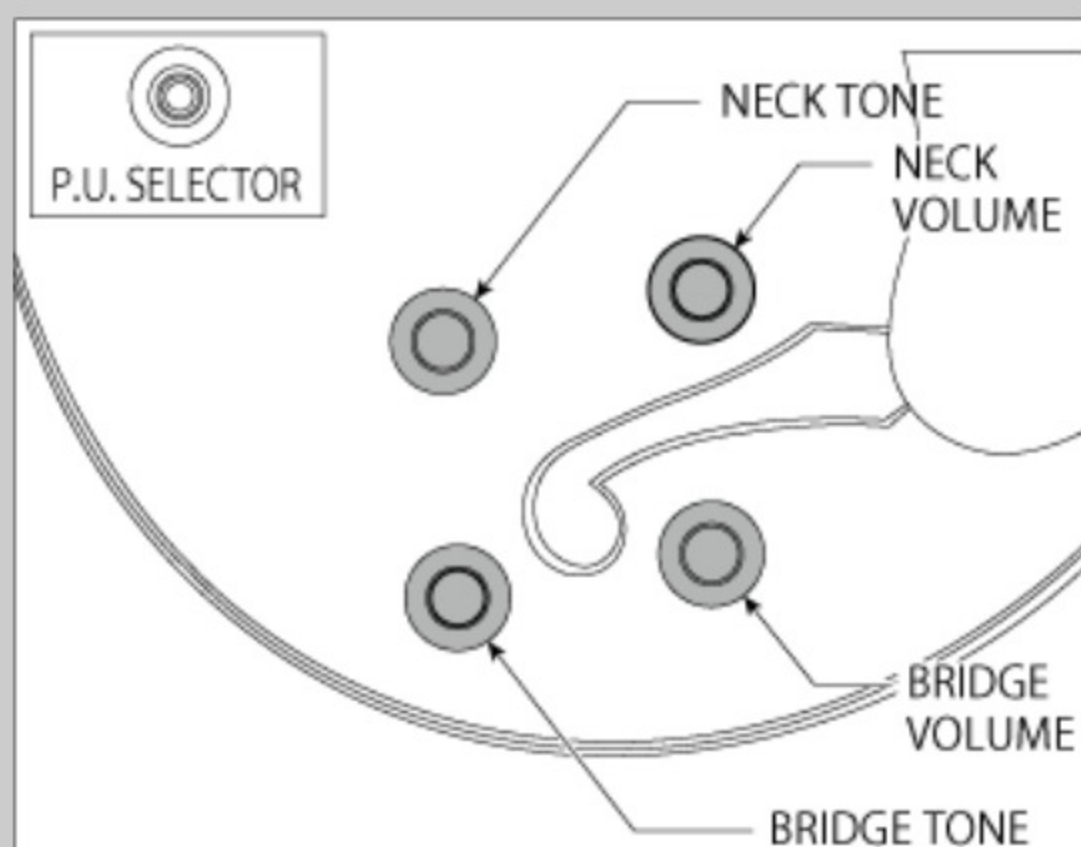

AFC125

BKF : Black Flat

COLOR VARIATION :

SHARE :

SPEC

SPEC

neck type	AFC / 3pc Nyatoh/Maple / Set-in neck
top/back/side	Spruce top / Linden back / Linden sides
fretboard	Bound Ebony fretboard / Mother of Pearl off-set block inlay
fret	Medium frets / Artstar fret edge treatment
number of frets	20
bridge	Ebony bridge
string space	10.4mm
tailpiece	VT14 w/AFC wood cover
neck pickup	Magic Touch-Mini (H) neck pickup (Passive/Alnico)
bridge pickup	Magic Touch-Mini (H) bridge pickup (Passive/Alnico)
factory tuning	1E,2B,3G,4D,5A,6E
string gauge	.011/.015/.022w/.030/.040/.050
nut	Plastic
hardware color	Gold

NECK DIMENSIONS

Scale :	628mm/24.7"
a : Width	43mm at NUT
b : Width	56.3mm at 20F
c : Thickness	21mm at 1F
d : Thickness	24mm at 9F
Radius :	305mmR

BODY DIMENSIONS

a : Length	19 1/2"
b : Width	15 3/4"
c : Max Depth	3 5/8"

SWITCHING SYSTEM

CONTROLS

OTHERS

Compensated Ebony saddle