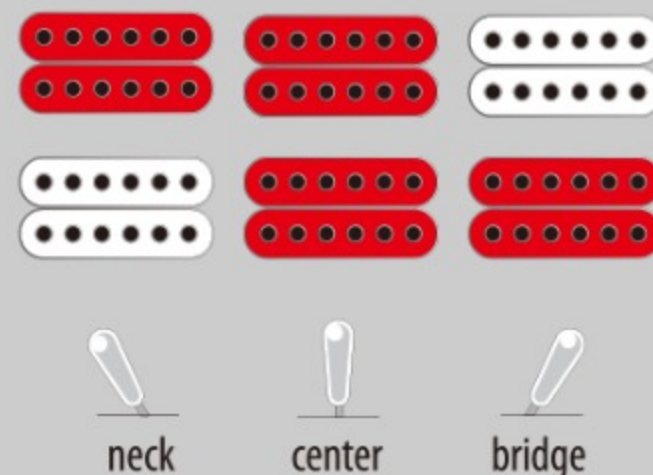

AFC125

BKF : Black Flat

COLOR VARIATION :

SHARE :

SPEC

SPEC

neck type	AFC / 3pc Nyatoh/Maple / Set-in neck
top/back/side	Spruce top / Linden back / Linden sides
fretboard	Bound Ebony fretboard / Mother of Pearl off-set block inlay
fret	Medium frets / Artstar fret edge treatment
number of frets	20
bridge	Ebony bridge
string space	10.4mm
tailpiece	VT14 w/AFC wood cover
neck pickup	Magic Touch-Mini (H) neck pickup (Passive/Alnico)
bridge pickup	Magic Touch-Mini (H) bridge pickup (Passive/Alnico)
factory tuning	1E,2B,3G,4D,5A,6E
string gauge	.011/.015/.022w/.030/.040/.050
nut	Plastic
hardware color	Gold

NECK DIMENSIONS

Scale :	628mm/24.7"
a : Width	43mm at NUT
b : Width	56.3mm at 20F
c : Thickness	21mm at 1F
d : Thickness	24mm at 9F
Radius :	305mmR

BODY DIMENSIONS

a : Length	19 1/2"
b : Width	15 3/4"
c : Max Depth	3 5/8"

SWITCHING SYSTEM

CONTROLS

OTHERS

Compensated Ebony saddle