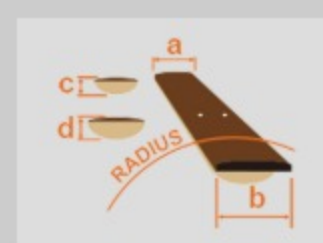

AFC125

BKF : Black Flat

COLOR VARIATION :

SHARE :

SPEC

SPEC

neck type	AFC / 3pc Nyatoh/Maple / Set-in neck
top/back/side	Spruce top / Linden back / Linden sides
fretboard	Bound Ebony fretboard / Mother of Pearl off-set block inlay
fret	Medium frets / Artstar fret edge treatment
number of frets	20
bridge	Ebony bridge
string space	10.4mm
tailpiece	VT14 w/AFC wood cover
neck pickup	Magic Touch-Mini (H) neck pickup (Passive/Alnico)
bridge pickup	Magic Touch-Mini (H) bridge pickup (Passive/Alnico)
factory tuning	1E,2B,3G,4D,5A,6E
string gauge	.011/.015/.022w/.030/.040/.050
nut	Plastic
hardware color	Gold

NECK DIMENSIONS

Scale :	628mm/24.7"
a : Width	43mm at NUT
b : Width	56.3mm at 20F
c : Thickness	21mm at 1F
d : Thickness	24mm at 9F
Radius :	305mmR

BODY DIMENSIONS

a : Length	19 1/2"
b : Width	15 3/4"
c : Max Depth	3 5/8"