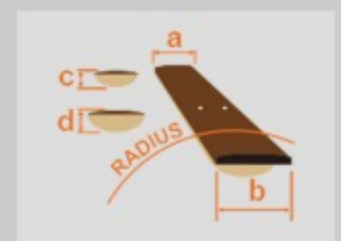

AFC151

SRR : Sunrise Red

COLOR VARIATION :

SHARE :

SPEC

SPEC

neck type	AFC / 3pc Maple/Mahogany / set-in neck
top/back/side	Spruce top / Flamed Maple back / Flamed Maple sides
fretboard	Bound Ebony / Mother of Pearl off-set block inlay
fret	Medium frets / Artstar fret edge treatment
bridge	Ebony bridge
tailpiece	VT14 tailpiece w/AFC wood cover
neck pickup	Magic Touch-Mini (H) neck pickup (Passive/Alnico)
hardware color	Gold

NECK DIMENSIONS

Scale :	628mm/24.7"
a : Width	43mm at NUT
b : Width	56.3mm at 20F
c : Thickness	21mm1
d : Thickness	24mm at 9F
Radius :	305mm

BODY DIMENSIONS

a : Length	19 1/2"
b : Width	15 3/4"
c : Max Depth	3 5/8"