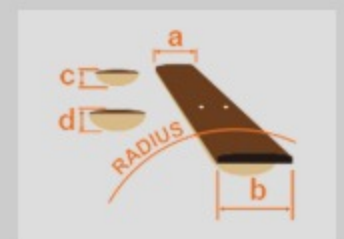

### SPEC

neck type	AFC / 3pc Nyatoh/Maple / Set-in neck
top/back/side	Spruce top / Flamed Maple back / Flamed Maple sides
fretboard	Bound Ebony fretboard / Mother of Pearl off-set block inlay
fret	Medium frets / Artstar fret edge treatment
number of frets	20
bridge	Ebony bridge
string space	10.4mm
tailpiece	VT14 w/AFC wood cover
neck pickup	Magic Touch-Mini (H) neck pickup (Passive/Alnico)
factory tuning	1E,2B,3G,4D,5A,6E
string gauge	.011/.015/.022w/.030/.040/.050
nut	Plastic
hardware color	Gold

### NECK DIMENSIONS

Scale :	628mm/24.7"
a : Width	43mm at NUT
b : Width	56.3mm at 20F
c : Thickness	21mm at 1F
d : Thickness	24mm at 9F
Radius :	305mmR

### BODY DIMENSIONS

a : Length	19 1/2"
b : Width	15 3/4"
c : Max Depth	3 5/8"