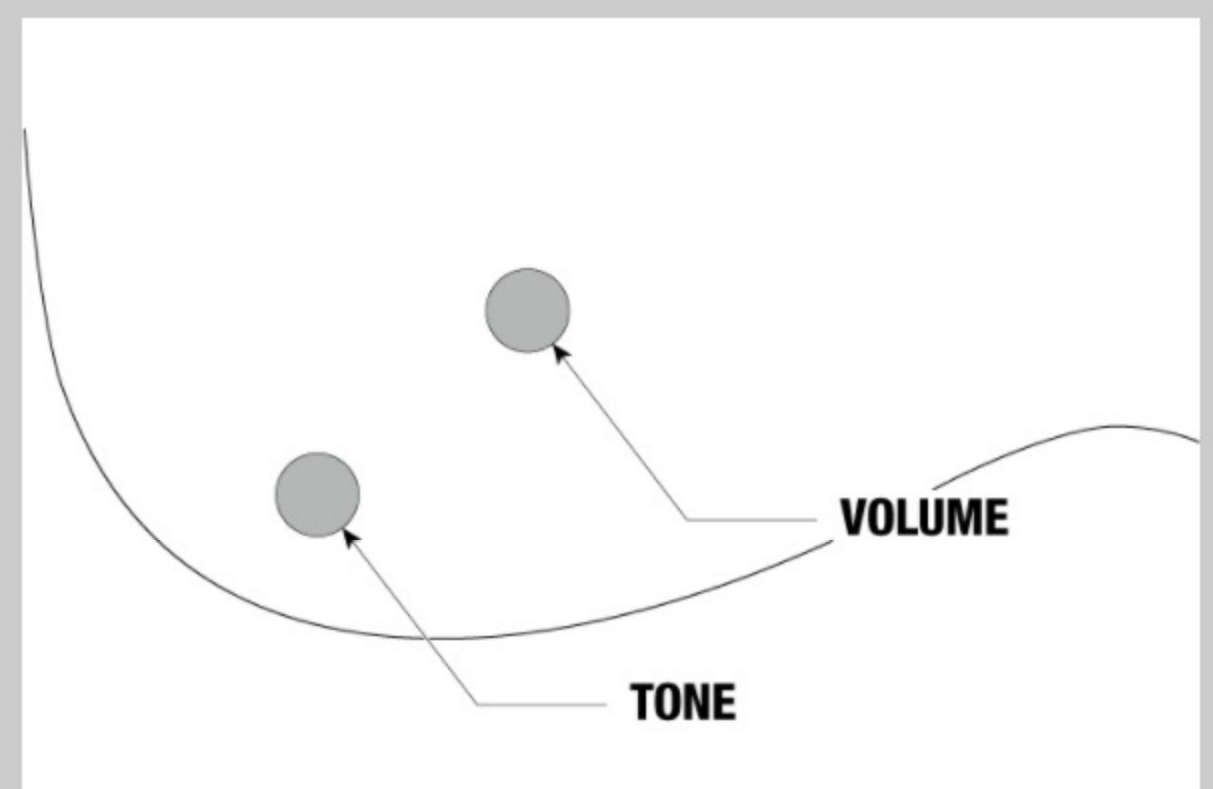

COLOR VARIATION :

DA : Dark Amber

¥ 154,000 (本体価格 ¥ 140,000)

SHARE :

SPEC

SPEC

neck type	AFC / 3pc Nyatoh/Maple / Set-in neck
top/back/side	Spruce top / Flamed Maple back / Flamed Maple sides
fretboard	Bound Macassar Ebony fretboard / Mother of Pearl off-set block inlay
fret	Medium frets / Artstar fret edge treatment
number of frets	20
bridge	Ebony bridge
string space	10.4mm
tailpiece	VT14 w/AFC wood cover
neck pickup	Magic Touch-Mini (H) neck pickup (Passive/Alnico)
factory tuning	1E,2B,3G,4D,5A,6E
string gauge	.011/.015/.022w/.030/.040/.050
hardware color	Gold

NECK DIMENSIONS

Scale :	628mm/24.7"
a : Width	43mm at NUT
b : Width	56.3mm at 20F
c : Thickness	21mm at 1F
d : Thickness	24mm at 9F
Radius :	305mmR

DESCRIPTION +

BODY DIMENSIONS

a : Length	19 1/2"
b : Width	15 3/4"
c : Max Depth	3 5/8"

DESCRIPTION +

CONTROLS

DESCRIPTION +