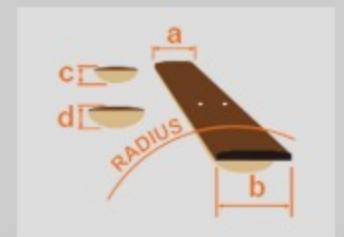

AFC155

Ibanez Hollow body guitar
Artcore
Vintage

JBB : Jet Blue Burst

COLOR VARIATION :

SHARE :  

SPEC

SPEC

neck type	AFC / 3pc Maple/Mahogany / set-in neck
top/back/side	Spruce top / Flamed Maple back / Flamed Maple sides
fretboard	Bound Ebony / Mother of Pearl off-set block inlay
fret	Medium frets / Artstar fret edge treatment
bridge	Ebony bridge
tailpiece	VT14 tailpiece w/AFC wood cover
neck pickup	Magic Touch-Mini (H) neck pickup (Passive/Alnico)
bridge pickup	Magic Touch-Mini (H) bridge pickup (Passive/Alnico)
hardware color	Gold

NECK DIMENSIONS

Scale :	628mm/24.7"
a : Width	43mm at NUT
b : Width	56.3mm at 20F
c : Thickness	21mm1
d : Thickness	24mm at 9F
Radius :	305mm

BODY DIMENSIONS

a : Length	19 1/2"
b : Width	15 3/4"
c : Max Depth	3 5/8"