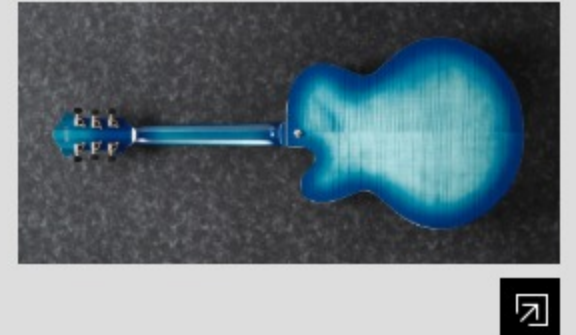

AFC155

Ibanez Hollow body guitar
Artcore
Vintage

JBB : Jet Blue Burst

COLOR VARIATION :

SHARE :  

SPEC

SPEC

neck type	AFC / 3pc Maple/Mahogany / set-in neck
top/back/side	Spruce top / Flamed Maple back / Flamed Maple sides
fretboard	Bound Ebony / Mother of Pearl off-set block inlay
fret	Medium frets / Artstar fret edge treatment
bridge	Ebony bridge
tailpiece	VT14 tailpiece w/AFC wood cover
neck pickup	Magic Touch-Mini (H) neck pickup (Passive/Alnico)
bridge pickup	Magic Touch-Mini (H) bridge pickup (Passive/Alnico)
hardware color	Gold

NECK DIMENSIONS

Scale :	628mm/24.7"
a : Width	43mm at NUT
b : Width	56.3mm at 20F
c : Thickness	21mm1
d : Thickness	24mm at 9F
Radius :	305mm

BODY DIMENSIONS

a : Length	19 1/2"
b : Width	15 3/4"
c : Max Depth	3 5/8"