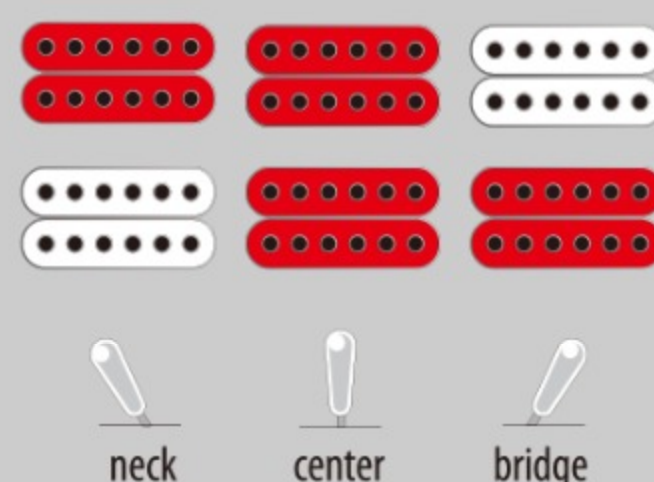

AFC155

JBB : Jet Blue Burst

COLOR VARIATION :

SHARE :

SPEC

SPEC

neck type	AFC / 3pc Nyatoh/Maple / Set-in neck
top/back/side	Spruce top / Flamed Maple back / Flamed Maple sides
fretboard	Bound Ebony fretboard / Mother of Pearl off-set block inlay
fret	Medium frets / Artstar fret edge treatment
number of frets	20
bridge	Ebony bridge
string space	10.4mm
tailpiece	VT14 w/AFC wood cover
neck pickup	Magic Touch-Mini (H) neck pickup (Passive/Alnico)
bridge pickup	Magic Touch-Mini (H) bridge pickup (Passive/Alnico)
factory tuning	1E,2B,3G,4D,5A,6E
string gauge	.011/.015/.022w/.030/.040/.050
nut	Plastic
hardware color	Gold

NECK DIMENSIONS

Scale :	628mm/24.7"
a : Width	43mm at NUT
b : Width	56.3mm at 20F
c : Thickness	21mm at 1F
d : Thickness	24mm at 9F
Radius :	305mmR

BODY DIMENSIONS

a : Length	19 1/2"
b : Width	15 3/4"
c : Max Depth	3 5/8"

SWITCHING SYSTEM

CONTROLS

OTHERS

- Compensated Ebony saddle
- Hardshell case included