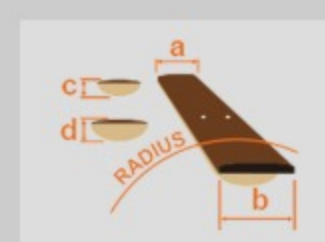

AFC155

JBB : Jet Blue Burst

COLOR VARIATION :

SHARE :

SPEC

SPEC

neck type	AFC / 3pc Nyatoh/Maple / Set-in neck
top/back/side	Spruce top / Flamed Maple back / Flamed Maple sides
fretboard	Bound Ebony fretboard / Mother of Pearl off-set block inlay
fret	Medium frets / Artstar fret edge treatment
number of frets	20
bridge	Ebony bridge
string space	10.4mm
tailpiece	VT14 w/AFC wood cover
neck pickup	Magic Touch-Mini (H) neck pickup (Passive/Alnico)
bridge pickup	Magic Touch-Mini (H) bridge pickup (Passive/Alnico)
factory tuning	1E,2B,3G,4D,5A,6E
string gauge	.011/.015/.022w/.030/.040/.050
nut	Plastic
hardware color	Gold

NECK DIMENSIONS

Scale :	628mm/24.7"
a : Width	43mm at NUT
b : Width	56.3mm at 20F
c : Thickness	21mm at 1F
d : Thickness	24mm at 9F
Radius :	305mmR

BODY DIMENSIONS

a : Length	19 1/2"
b : Width	15 3/4"
c : Max Depth	3 5/8"

SWITCHING SYSTEM

CONTROLS

OTHERS

- Compensated Ebony saddle
- Hardshell case included