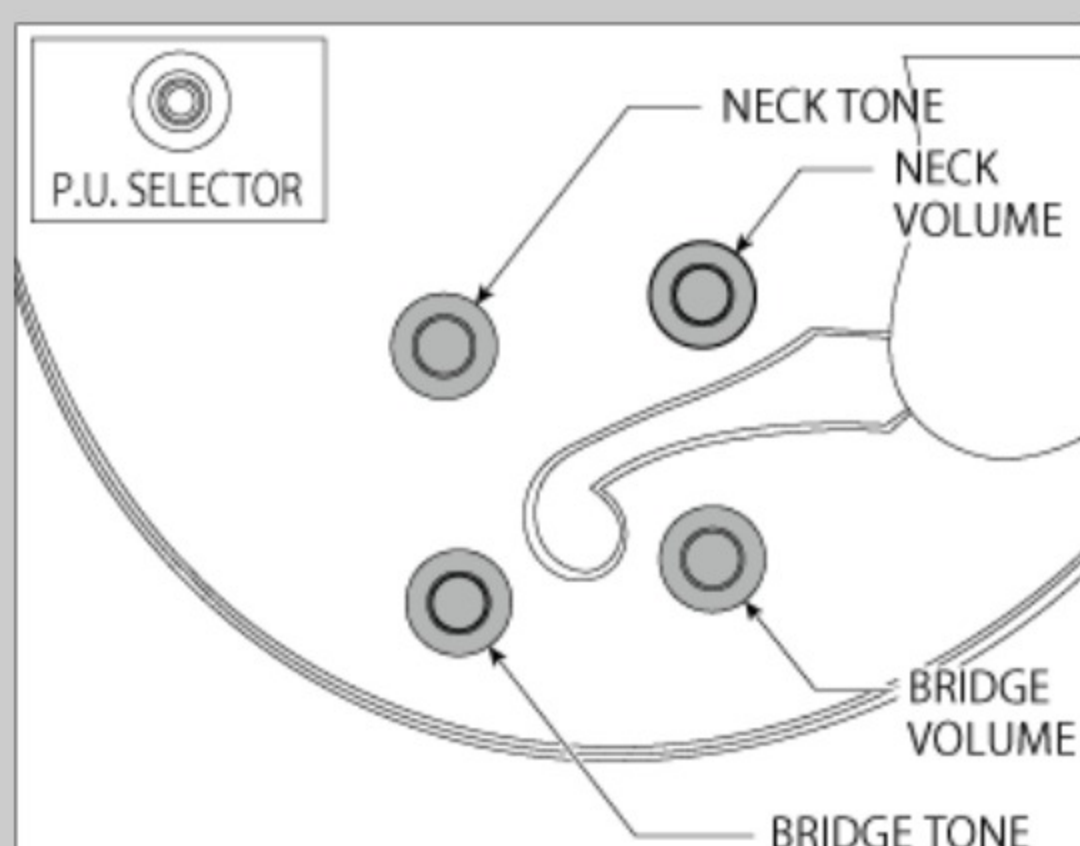

AFC155

JBB : Jet Blue Burst

COLOR VARIATION :

SHARE :

SPEC

SPEC

neck type	AFC / 3pc Nyatoh/Maple / Set-in neck
top/back/side	Spruce top / Flamed Maple back / Flamed Maple sides
fretboard	Bound Ebony fretboard / Mother of Pearl off-set block inlay
fret	Medium frets / Artstar fret edge treatment
number of frets	20
bridge	Ebony bridge
string space	10.4mm
tailpiece	VT14 w/AFC wood cover
neck pickup	Magic Touch-Mini (H) neck pickup (Passive/Alnico)
bridge pickup	Magic Touch-Mini (H) bridge pickup (Passive/Alnico)
factory tuning	1E,2B,3G,4D,5A,6E
string gauge	.011/.015/.022w/.030/.040/.050
nut	Plastic
hardware color	Gold

NECK DIMENSIONS

Scale :	628mm/24.7"
a : Width	43mm at NUT
b : Width	56.3mm at 20F
c : Thickness	21mm at 1F
d : Thickness	24mm at 9F
Radius :	305mmR

BODY DIMENSIONS

a : Length	19 1/2"
b : Width	15 3/4"
c : Max Depth	3 5/8"

SWITCHING SYSTEM

CONTROLS

OTHERS

- Compensated Ebony saddle
- Hardshell case included