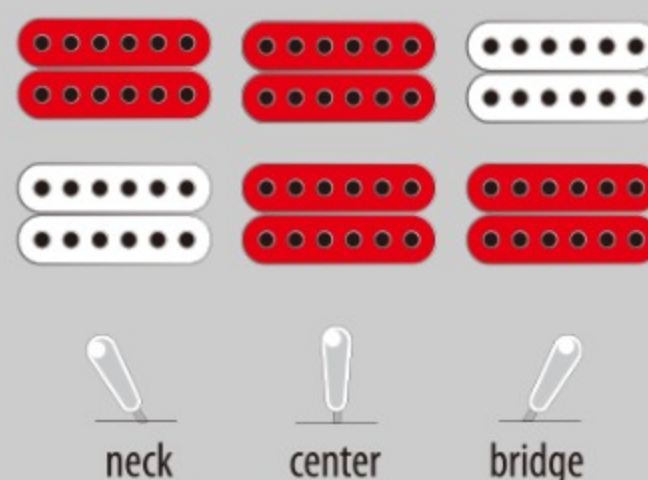

AFC95

NTF : Natural Flat

COLOR VARIATION :

SHARE :

SPEC

SPEC

neck type	AFC / 3pc Nyatoh/Maple / set-in neck
top/back/side	Spruce top / Flamed Maple back / Flamed Maple sides
fretboard	Bound Ebony / Acrylic off-set block inlay
fret	Medium frets
number of frets	20
bridge	Ebony bridge
string space	10.4mm
tailpiece	VT14 tailpiece w/AFC wood cover
neck pickup	Magic Touch-Mini(H) neck pickup (Passive/Alnico)
bridge pickup	Magic Touch-Mini(H) bridge pickup (Passive/Alnico)
factory tuning	1E,2B,3G,4D,5A,6E
string gauge	.011/.015/.022w/.030/.040/.050
hardware color	Gold

NECK DIMENSIONS

Scale :	628mm/24.7"
a : Width	43mm at NUT
b : Width	56.3mm at 20F
c : Thickness	21mm at 1F
d : Thickness	24mm at 9F
Radius :	305mmR

BODY DIMENSIONS

a : Length	19 1/2"
b : Width	15 3/4"
c : Max Depth	3 5/8"

SWITCHING SYSTEM

CONTROLS

OTHERS

Recommended AF100C
Case
Compensated Ebony saddle