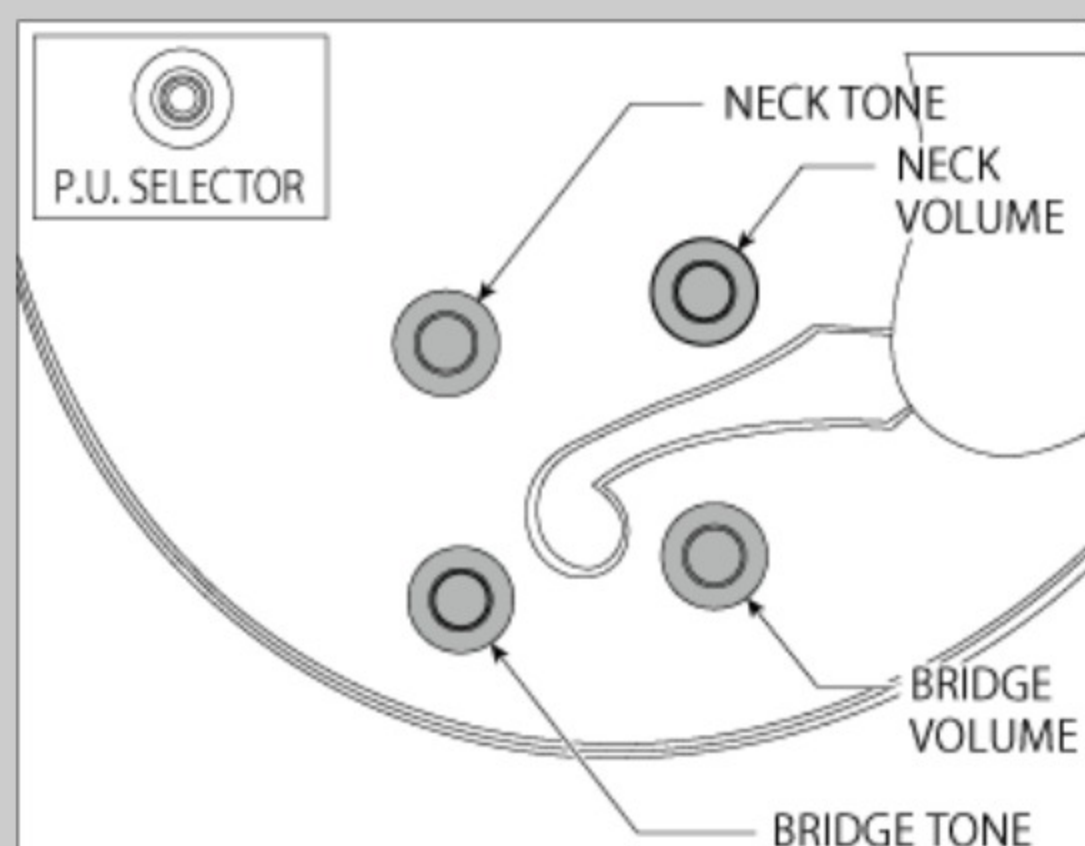

AFC95

NTF : Natural Flat

COLOR VARIATION :

SHARE :

SPEC

SPEC

neck type	AFC / 3pc Nyatoh/Maple / set-in neck
top/back/side	Spruce top / Flamed Maple back / Flamed Maple sides
fretboard	Bound Ebony / Acrylic off-set block inlay
fret	Medium frets
number of frets	20
bridge	Ebony bridge
string space	10.4mm
tailpiece	VT14 tailpiece w/AFC wood cover
neck pickup	Magic Touch-Mini(H) neck pickup (Passive/Alnico)
bridge pickup	Magic Touch-Mini(H) bridge pickup (Passive/Alnico)
factory tuning	1E,2B,3G,4D,5A,6E
string gauge	.011/.015/.022w/.030/.040/.050
hardware color	Gold

NECK DIMENSIONS

Scale :	628mm/24.7"
a : Width	43mm at NUT
b : Width	56.3mm at 20F
c : Thickness	21mm at 1F
d : Thickness	24mm at 9F
Radius :	305mmR

BODY DIMENSIONS

a : Length	19 1/2"
b : Width	15 3/4"
c : Max Depth	3 5/8"

SWITCHING SYSTEM

CONTROLS

OTHERS

Recommended AF100C
Case
Compensated Ebony saddle