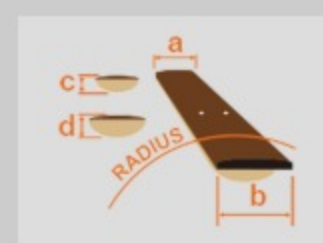

AFC95

NTF : Natural Flat

COLOR VARIATION :

SHARE :

SPEC

SPEC

neck type	AFC / 3pc Nyatoh/Maple / set-in neck
top/back/side	Spruce top / Flamed Maple back / Flamed Maple sides
fretboard	Bound Ebony / Acrylic off-set block inlay
fret	Medium frets
number of frets	20
bridge	Ebony bridge
string space	10.4mm
tailpiece	VT14 tailpiece w/AFC wood cover
neck pickup	Magic Touch-Mini(H) neck pickup (Passive/Alnico)
bridge pickup	Magic Touch-Mini(H) bridge pickup (Passive/Alnico)
factory tuning	1E,2B,3G,4D,5A,6E
string gauge	.011/.015/.022w/.030/.040/.050
hardware color	Gold

NECK DIMENSIONS

Scale :	628mm/24.7"
a : Width	43mm at NUT
b : Width	56.3mm at 20F
c : Thickness	21mm at 1F
d : Thickness	24mm at 9F
Radius :	305mmR

BODY DIMENSIONS

a : Length	19 1/2"
b : Width	15 3/4"
c : Max Depth	3 5/8"

SWITCHING SYSTEM

CONTROLS

OTHERS

Recommended AF100C
Case
Compensated Ebony saddle