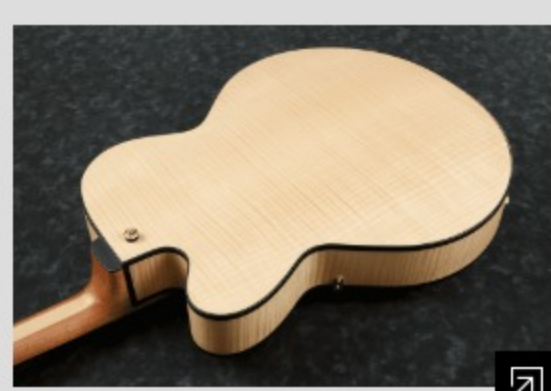

AFC95

NTF : Natural Flat

COLOR VARIATION :

SHARE :

SPEC

SPEC

neck type	AFC / 3pc Nyatoh/Maple / set-in neck
top/back/side	Spruce top / Flamed Maple back / Flamed Maple sides
fretboard	Bound Ebony / Acrylic off-set block inlay
fret	Medium frets
number of frets	20
bridge	Ebony bridge
string space	10.4mm
tailpiece	VT14 tailpiece w/AFC wood cover
neck pickup	Magic Touch-Mini(H) neck pickup (Passive/Alnico)
bridge pickup	Magic Touch-Mini(H) bridge pickup (Passive/Alnico)
factory tuning	1E,2B,3G,4D,5A,6E
string gauge	.011/.015/.022w/.030/.040/.050
hardware color	Gold

NECK DIMENSIONS

Scale :	628mm/24.7"
a : Width	43mm at NUT
b : Width	56.3mm at 20F
c : Thickness	21mm at 1F
d : Thickness	24mm at 9F
Radius :	305mmR

BODY DIMENSIONS

a : Length	19 1/2"
b : Width	15 3/4"
c : Max Depth	3 5/8"

SWITCHING SYSTEM

CONTROLS

OTHERS

Recommended AF100C
Case
Compensated Ebony saddle