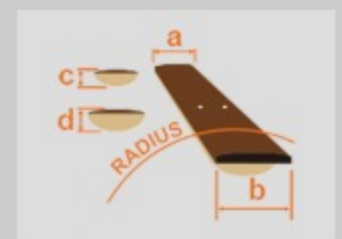

AFC95

Ibanez Hollow body guitar
Artcore
Vintage

NTF : Natural Flat

COLOR VARIATION :

SHARE :  

SPEC

SPEC

neck type	AFC / 3pc Maple/Mahogany / set-in neck
top/back/side	Spruce top / Flamed Maple back / Flamed Maple sides
fretboard	Bound Ebony / Acrylic off-set block inlay
fret	Medium frets
bridge	Ebony bridge
tailpiece	VT14 tailpiece w/AFC wood cover
neck pickup	Magic Touch-Mini (H) neck pickup (Passive/Alnico)
bridge pickup	Magic Touch-Mini (H) bridge pickup (Passive/Alnico)
hardware color	Gold

NECK DIMENSIONS

Scale :	628mm/24.7"
a : Width	43mm at NUT
b : Width	56.3mm at 20F
c : Thickness	21mm1
d : Thickness	24mm at 9F
Radius :	305mm

BODY DIMENSIONS

a : Length	19 1/2"
b : Width	15 3/4"
c : Max Depth	3 5/8"