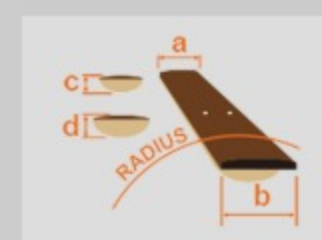

# AFS75T

TCD : Transparent Cherry Red

COLOR VARIATION :

SHARE : [f](#) [t](#)

### SPEC

neck type	Artcore AFS / Mahogany / set-in neck
top/back/side	Maple top / Maple back / Maple sides
fretboard	Bound Laurel / Acrylic block inlay
fret	Medium frets
number of frets	22
bridge	ART-2 Roller bridge
tailpiece	VBF70 vibrato
neck pickup	Classic Elite (H) neck pickup (Passive/Ceramic)
bridge pickup	Classic Elite (H) bridge pickup (Passive/Ceramic)
factory tuning	1E, 2B, 3G, 4D, 5A, 6E
string gauge	.010/.013/.017/.030/.042/.052
hardware color	Chrome

### NECK DIMENSIONS

Scale :	628mm/24.7"
a : Width	43mm at NUT
b : Width	57mm at 22F
c : Thickness	21mm1
d : Thickness	24mm at 9F
Radius :	305mm

### BODY DIMENSIONS

a : Length	19 1/2"
b : Width	15 3/4"
c : Max Depth	2 5/8"