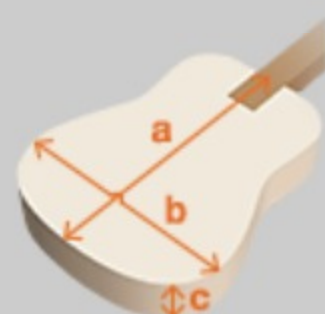

## SPEC

### SPEC

neck type	Artcore AFS / Mahogany / set-in neck
top/back/side	Maple top / Maple back / Maple sides
fretboard	Bound Laurel / Acrylic block inlay
fret	Medium frets
number of frets	22
bridge	ART-2 Roller bridge
tailpiece	VBF70 vibrato
neck pickup	Classic Elite (H) neck pickup (Passive/Ceramic)
bridge pickup	Classic Elite (H) bridge pickup (Passive/Ceramic)
factory tuning	1E, 2B, 3G, 4D, 5A, 6E
string gauge	.010/.013/.017/.030/.042/.052
hardware color	Chrome

### NECK DIMENSIONS

Scale :	628mm/24.7"
a : Width	43mm at NUT
b : Width	57mm at 22F
c : Thickness	21mm1
d : Thickness	24mm at 9F
Radius :	305mm

### BODY DIMENSIONS

a : Length	19 1/2"
b : Width	15 3/4"
c : Max Depth	2 5/8"