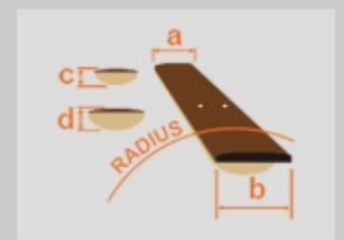

AFS75T

TCD : Transparent Cherry Red

COLOR VARIATION :

SHARE :  

SPEC

SPEC

neck type	Artcore AFS / Mahogany / set-in neck
top/back/side	Maple top / Maple back / Maple sides
fretboard	Bound Treated New Zealand Pine / Acrylic block inlay
fret	Medium frets
bridge	ART-2 Roller bridge
tailpiece	VBF70 vibrato
neck pickup	Classic Elite (H) neck pickup (Passive/Ceramic)
bridge pickup	Classic Elite (H) bridge pickup (Passive/Ceramic)
hardware color	Chrome

NECK DIMENSIONS

Scale :	628mm/24.7"
a : Width	43mm at NUT
b : Width	57mm at 22F
c : Thickness	21mm1
d : Thickness	24mm at 9F
Radius :	305mm

BODY DIMENSIONS

a : Length	19 1/2"
b : Width	15 3/4"
c : Max Depth	2 5/8"