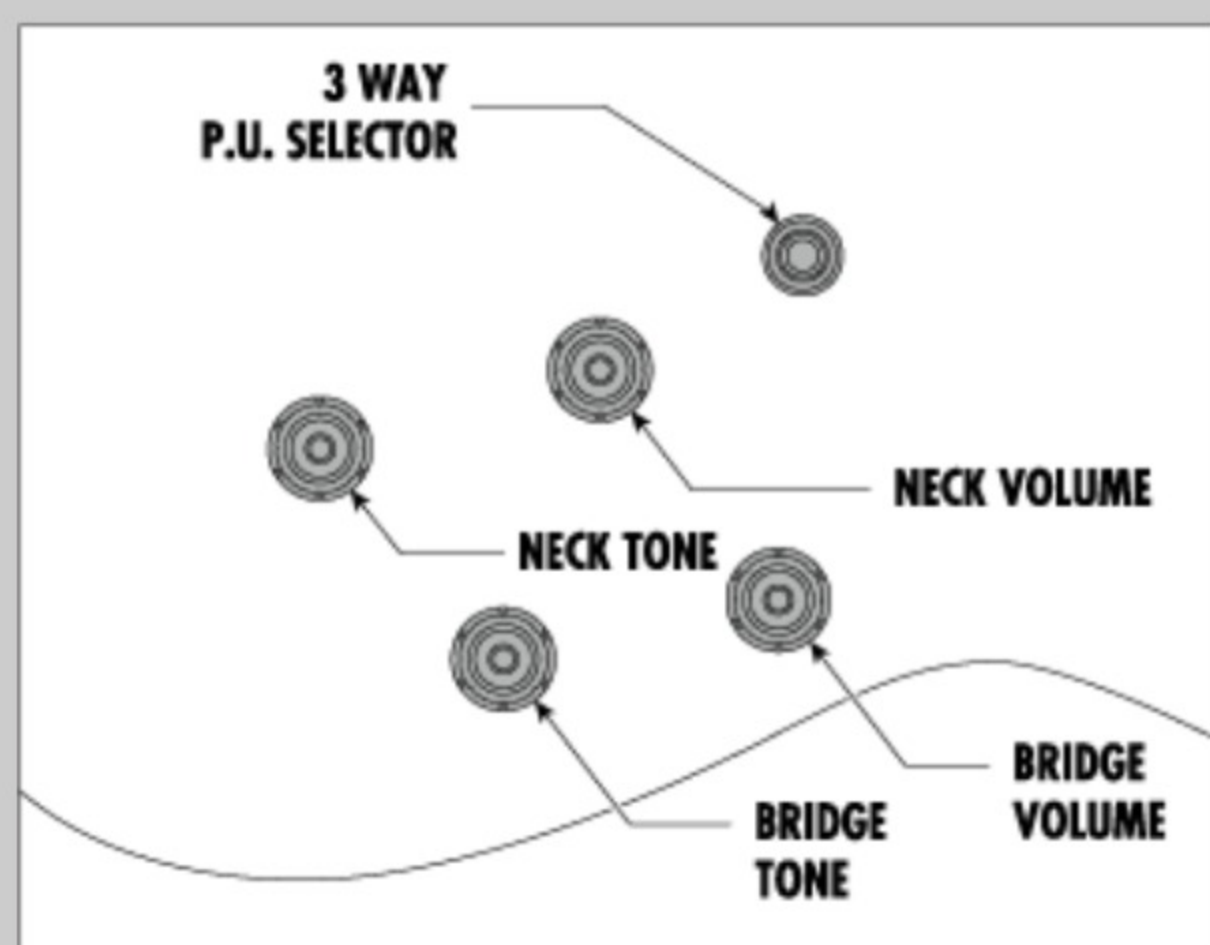

CONTROLS

OTHERS

Recommended Case	AS100C