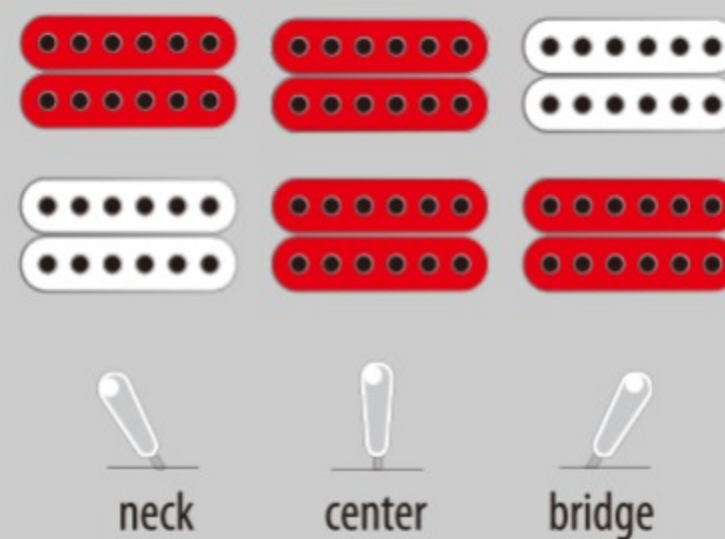

### SPEC

neck type	AF Artcore / Nyatoh / Set-in neck
top/back/side	Linden top / Linden back / Linden sides
fretboard	Bound Laurel fretboard / Acrylic block inlay
fret	Medium frets
number of frets	22
bridge	ART-2 Roller bridge
string space	10.4mm
tailpiece	Bigsby® B60 vibrato
neck pickup	Classic Elite (H) neck pickup (Passive/Ceramic)
bridge pickup	Classic Elite (H) bridge pickup (Passive/Ceramic)
factory tuning	1E,2B,3G,4D,5A,6E
string gauge	.010/.013/.017/.030/.042/.052
nut	Plastic
hardware color	Chrome

### NECK DIMENSIONS

Scale :	628mm/24.7"
a : Width	43mm at NUT
b : Width	57mm at 22F
c : Thickness	21mm at 1F
d : Thickness	24mm at 9F
Radius :	305mmR

### BODY DIMENSIONS

a : Length	19 1/2"
b : Width	15 3/4"
c : Max Depth	2 5/8"

### SWITCHING SYSTEM