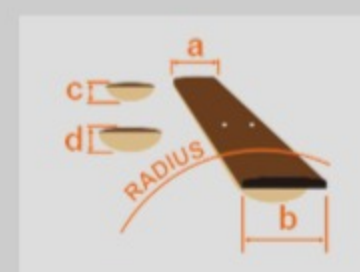

### SPEC

neck type	AF Artcore / Nyatoh / Set-in neck
top/back/side	Linden top / Linden back / Linden sides
fretboard	Bound Laurel fretboard / Acrylic block inlay
fret	Medium frets
number of frets	22
bridge	ART-2 Roller bridge
string space	10.4mm
tailpiece	Bigsby® B60 vibrato
neck pickup	Classic Elite (H) neck pickup (Passive/Ceramic)
bridge pickup	Classic Elite (H) bridge pickup (Passive/Ceramic)
factory tuning	1E,2B,3G,4D,5A,6E
string gauge	.010/.013/.017/.030/.042/.052
nut	Plastic
hardware color	Chrome

### NECK DIMENSIONS

Scale :	628mm/24.7"
a : Width	43mm at NUT
b : Width	57mm at 22F
c : Thickness	21mm at 1F
d : Thickness	24mm at 9F
Radius :	305mmR

### BODY DIMENSIONS

a : Length	19 1/2"
b : Width	15 3/4"
c : Max Depth	2 5/8"