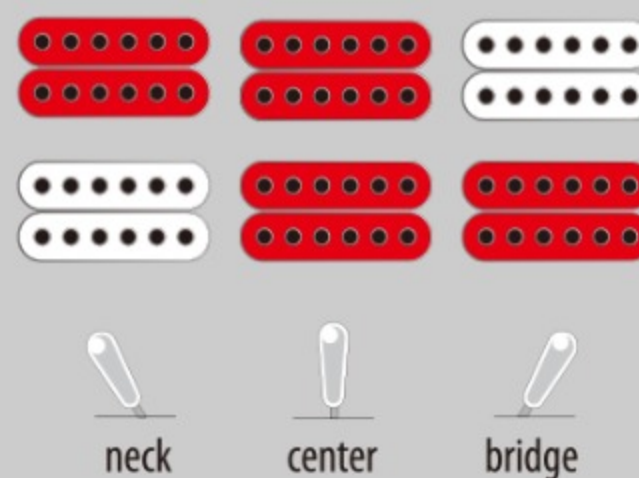

### SPEC

neck type	AF Artcore / Nyatoh / set-in neck
top/back/side	Linden top / Linden back / Linden sides
fretboard	Bound Walnut fretboard / Acrylic block inlay
fret	Medium frets
number of frets	22
bridge	ART-2 Roller bridge
string space	10.4mm
tailpiece	Bigsby® B60 vibrato tailpiece
neck pickup	Classic Elite (H) neck pickup (Passive/Ceramic)
bridge pickup	Classic Elite (H) bridge pickup (Passive/Ceramic)
factory tuning	1E,2B,3G,4D,5A,6E
string gauge	.010/.013/.017/.030/.042/.052
hardware color	Chrome

### NECK DIMENSIONS

Scale :	628mm/24.7"
a : Width	43mm at NUT
b : Width	57mm at 22F
c : Thickness	21mm at 1F
d : Thickness	24mm at 9F
Radius :	305mmR

### BODY DIMENSIONS

a : Length	19 1/2"
b : Width	15 3/4"
c : Max Depth	2 5/8"

### SWITCHING SYSTEM