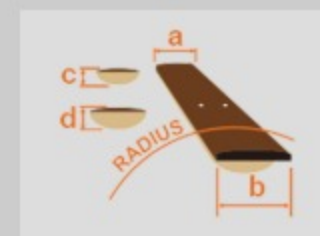

### SPEC

neck type	AF Artcore / Nyatoh / set-in neck
top/back/side	Linden top / Linden back / Linden sides
fretboard	Bound Walnut fretboard / Acrylic block inlay
fret	Medium frets
number of frets	22
bridge	ART-2 Roller bridge
string space	10.4mm
tailpiece	Bigsby® B60 vibrato tailpiece
neck pickup	Classic Elite (H) neck pickup (Passive/Ceramic)
bridge pickup	Classic Elite (H) bridge pickup (Passive/Ceramic)
factory tuning	1E,2B,3G,4D,5A,6E
string gauge	.010/.013/.017/.030/.042/.052
hardware color	Chrome

### NECK DIMENSIONS

Scale :	628mm/24.7"
a : Width	43mm at NUT
b : Width	57mm at 22F
c : Thickness	21mm at 1F
d : Thickness	24mm at 9F
Radius :	305mmR

### BODY DIMENSIONS

a : Length	19 1/2"
b : Width	15 3/4"
c : Max Depth	2 5/8"