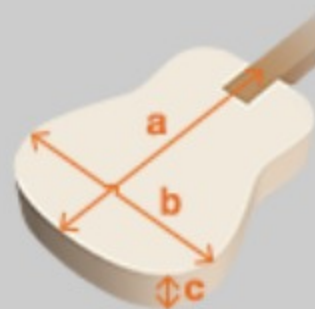

### SPEC

neck type	AF Artcore / Nyatoh / set-in neck
top/back/side	Linden top / Linden back / Linden sides
fretboard	Bound Walnut fretboard / Acrylic block inlay
fret	Medium frets
number of frets	22
bridge	ART-2 Roller bridge
string space	10.4mm
tailpiece	Bigsby® B60 vibrato tailpiece
neck pickup	Classic Elite (H) neck pickup (Passive/Ceramic)
bridge pickup	Classic Elite (H) bridge pickup (Passive/Ceramic)
factory tuning	1E,2B,3G,4D,5A,6E
string gauge	.010/.013/.017/.030/.042/.052
hardware color	Chrome

### NECK DIMENSIONS

Scale :	628mm/24.7"
a : Width	43mm at NUT
b : Width	57mm at 22F
c : Thickness	21mm at 1F
d : Thickness	24mm at 9F
Radius :	305mmR

### BODY DIMENSIONS

a : Length	19 1/2"
b : Width	15 3/4"
c : Max Depth	2 5/8"