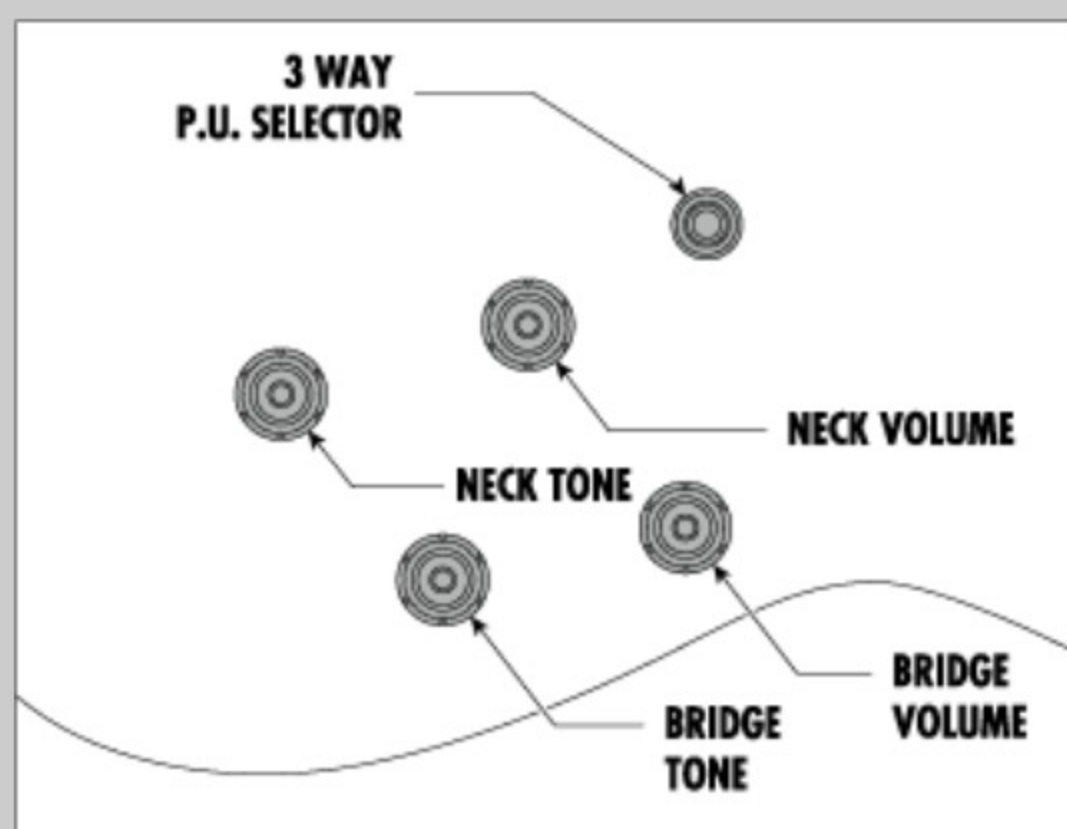

CONTROLS

OTHERS

Recommended Case	AS100C